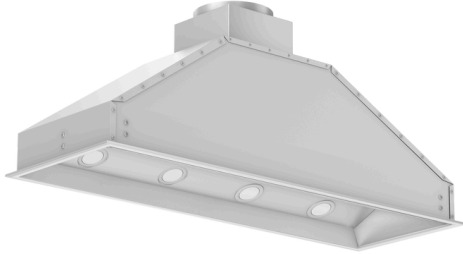

ZLINE 46" Ducted Wall Mount Range Hood Insert in Outdoor Approved Stainless Steel (695-304-46)

ZLINE
ATTAINABLE LUXURY™

INTRODUCTION

Experience ZLINE Attainable Luxury® with industry-leading kitchen and bath products that provide an elevated luxury experience, all designed in Lake Tahoe, USA. The ZLINE 695-304-46 is a 46 in. outdoor approved stainless steel range hood insert with a modern design and built-to-last quality, making it a great addition to any kitchen. This hood's high-performance, 700 CFM 4-speed motor will provide all the power you need to quietly and efficiently ventilate your stove while cooking. With its classic 304 outdoor grade stainless steel, this range hood contains rust, temperature, and corrosion-resistant properties to ensure a durable vent hood that will last for years to come. Enjoy modern features, including built-in LED lighting for an illuminated culinary experience and dishwasher-safe stainless steel baffle filters for easy clean-up. This range hood insert has a ducted vent with easy, simple installation. ZLINE Kitchen and Bath stands by all products with its manufacturer parts warranty. The 695-304-46 ships next business day when in stock.

LED lighting illuminates the cooktop beneath the hood

Designed to fit standard (circular) ductwork for simple installation

Designed to fit standard (circular) ductwork for simple installation

SPECIFICATIONS OVERVIEW

GENERAL PROPERTIES

SKU	695-304-46
Finish	Stainless Steel
# of Lights	4
Airflow	280/420/560/700
Duct Size	8
Outdoor Approved	No

DIMENSIONS

Product Dimensions (in.)	46 in. W x 15 in. D x 14.2 in. H
Chimney Dimensions (in.)	N/A