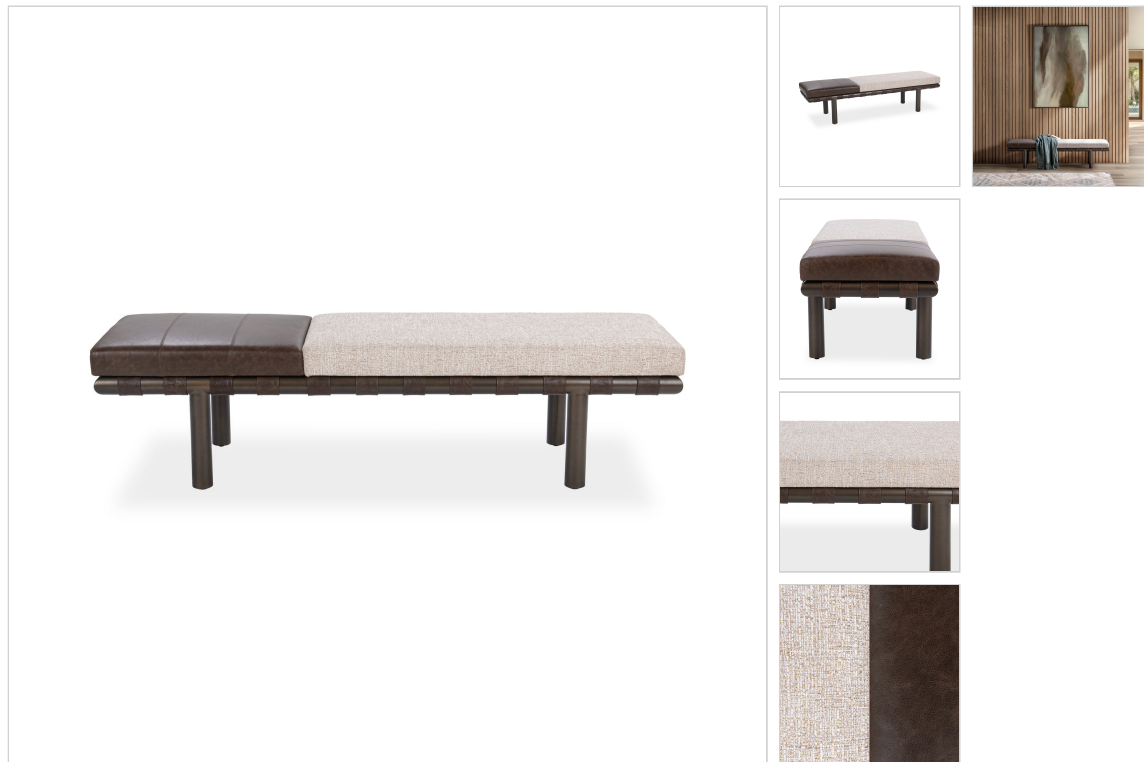

SKU: 53002133

## BROOKLYN ACCENT BENCH – COCO LATTE

### DETAILS

Materials: 100% Polyester, Top Grain Leather, Iron

Individual Product Dimensions: 70.00W x 20.00D x 18.50H