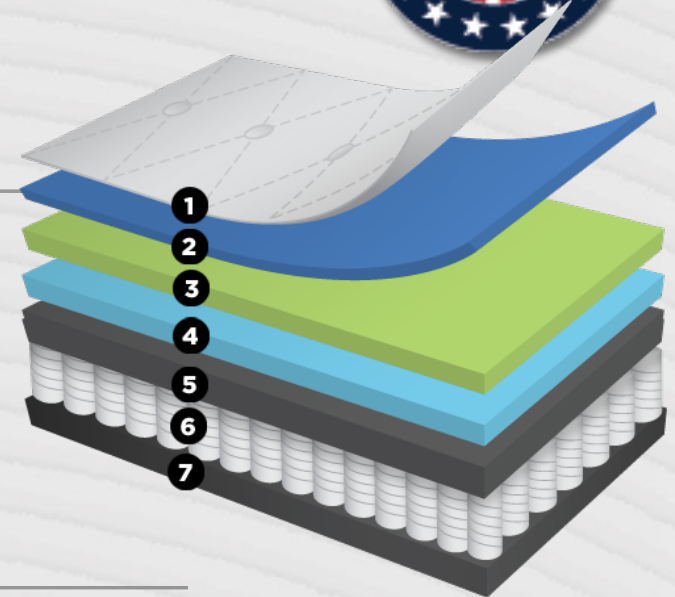

JULIET

Pillow Top Hybrid

FOR YOUR COMFORT

Luxurious **COOLING COVER** to Wick Moisture and Heat Away for a Healthy Temperature-Neutral Sleep Surface. **#1**

1 Full Layer High Density Support Foam **#4**

2 Layers High Density Super Soft Foam **#2**

Ventilated Airflow Edges Encouraging Air Circulation.

1 Full Layers **COOL GEL** Memory Foam for pressure relief with a cooling effect. **#3**

FOR YOUR SUPPORT

Marvelous Middle™ : 25% Thicker Coils in the Center 1/3 of the Mattress, Designed to Provide Pressure Relief in the Shoulder and Hip Area. **#6**

Foam Encasement: 3" High Density Support Foam for a Larger Sleep Surface and Lasting Edge-to-Edge Support **#5/7**

Zoned Individually-Pocketed Power-Packed Coils for Optimized No-Motion, Pressure Relieving, Spinal Support **#6**

ALL THE EXTRAS

Cooling Layers:

2

Height:

12.75"

Firmness Level:

Firm-----+-----Soft

Unit Coil Count: