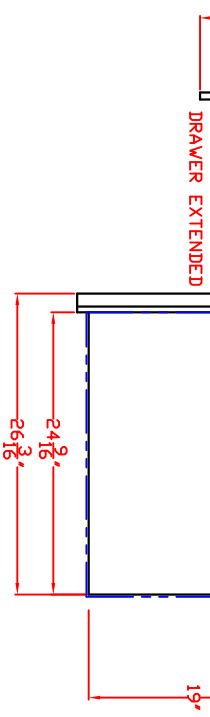

42 IN. CONVENIENCE CENTER AND WARMING DRAWER MODEL L42CC WITH DIMENSIONS

TOP VIEW

ISLAND CUTOUT IN BLUE

FRONT VIEW

SIDE VIEW

DRAWER EXTENDED

LYNX 42 IN. CONVENIENCE CENTER AND WARMING DRAWER MODEL L42CC ISLAND CUTOUT