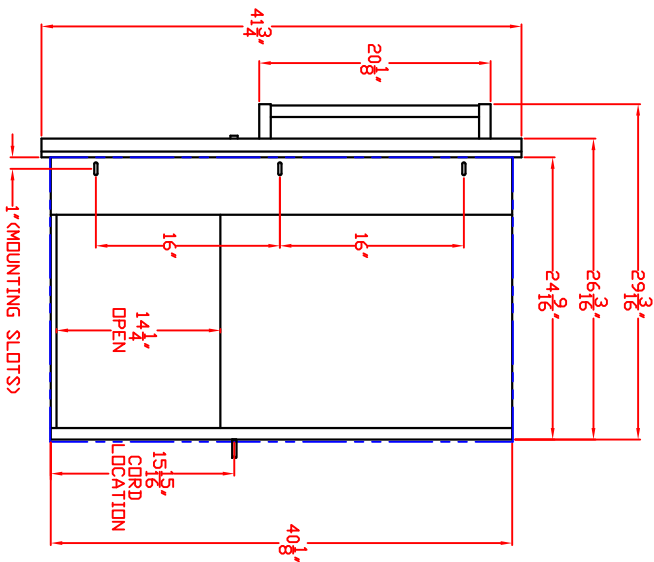

42 IN. CONVENIENCE CENTER AND WARMING DRAWER MODEL L42CC WITH DIMENSIONS

TOP VIEW

ISLAND CUTOUT IN BLUE

FRONT VIEW

SIDE VIEW

DRAWER EXTENDED

LYNX 42 IN. CONVENIENCE CENTER AND WARMING DRAWER MODEL L42CC ISLAND CUTOUT