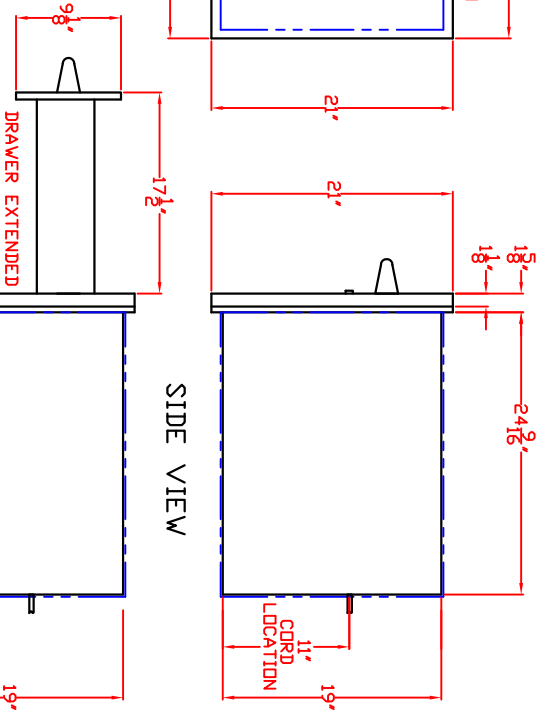

42 IN. CONVENIENCE CENTER AND WARMING DRAWER MODEL L42CC WITH DIMENSIONS

TOP VIEW

ISLAND CUTOUT IN BLUE

FRONT VIEW

SIDE VIEW

DRAWER EXTENDED

LYNX 42 IN. CONVENIENCE CENTER AND WARMING DRAWER MODEL L42CC ISLAND CUTOUT