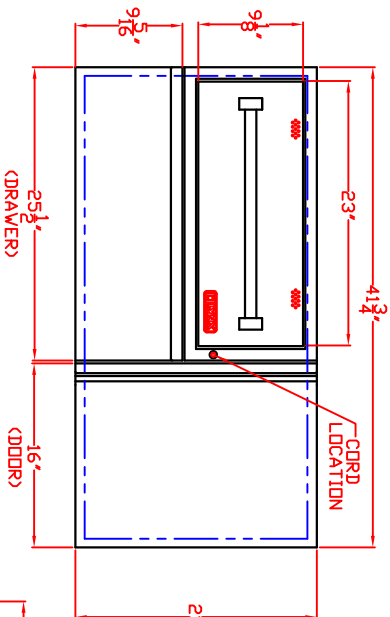

42 IN. CONVENIENCE CENTER AND WARMING DRAWER MODEL L42CC WITH DIMENSIONS

TOP VIEW

ISLAND CUTOUT IN BLUE

FRONT VIEW

SIDE VIEW

DRAWER EXTENDED

LYNX 42 IN. CONVENIENCE CENTER AND WARMING DRAWER MODEL L42CC ISLAND CUTOUT