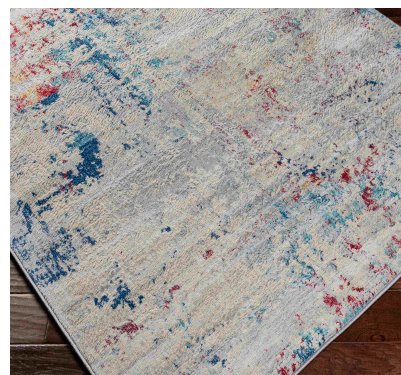

## Monaco MOC-2335

**CORNER DETAIL**

### DETAILS

100% Polypropylene  
Machine Woven  
Medium Pile  
Thickness: 0.35"  
Made in Turkey

### SIZES AVAILABLE

2' x 3'  
4'3" x 5'11"  
5'3" x 7'3"  
6'7" x 9'6"  
7'10" x 10'3"  
8'10" x 12'3"  
2'7" x 7'3"  
18" Sample