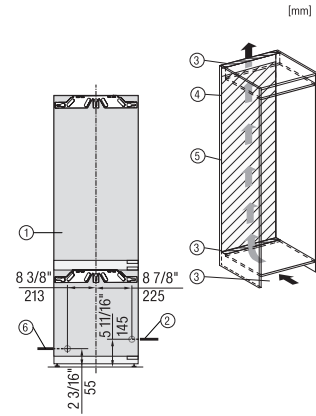

## KFN 7795 D

Built-in bottom-mount units, 70 in (178 cm) niche height

PerfectFresh Active, DynaCool, and IceMaker for outstanding appearance.

KFN7734D, KFN7734C, KFN7784D, KFN7795D, built-in (US)

\*The declared energy consumption was calculated in a 560 mm deep niche. The appliance is fully functional in a 550 mm niche but the energy consumption will be slightly higher.

KFN7734D, KFN7734C, KFN7784D, KFN7795D, side view (US)

KFN7795D, installation (US)

1. View from the front, 2. Mains connection cable, L = 2100 mm, 3. Ventilation cut-out min. 200 cm<sup>2</sup>, 4. Ventilation, 5. No connections permitted in this area, 6. Water connection L = 2000 mm