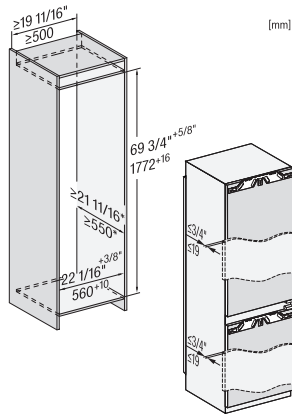

KFN 7795 D

Built-in bottom-mount units, 70 in (178 cm) niche height

PerfectFresh Active, DynaCool, and IceMaker for outstanding appearance.

KFN7734D, KFN7734C, KFN7784D, KFN7795D, built-in (US)

*The declared energy consumption was calculated in a 560 mm deep niche. The appliance is fully functional in a 550 mm niche but the energy consumption will be slightly higher.