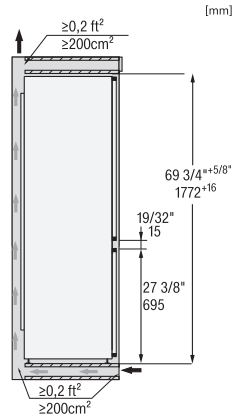

## KFN 7795 D

Built-in bottom-mount units, 70 in (178 cm) niche height

PerfectFresh Active, DynaCool, and IceMaker for outstanding appearance.

KFN7734D, KFN7734C, KFN7784D, KFN7795D, built-in (US)

\*The declared energy consumption was calculated in a 560 mm deep niche. The appliance is fully functional in a 550 mm niche but the energy consumption will be slightly higher.

KFN7734D, KFN7734C, KFN7784D, KFN7795D, side view (US)

KFN7795D, installation (US)

1. View from the front, 2. Mains connection cable, L = 2100 mm, 3. Ventilation cut-out min. 200 cm<sup>2</sup>, 4. Ventilation, 5. No connections permitted in this area, 6. Water connection L = 2000 mm