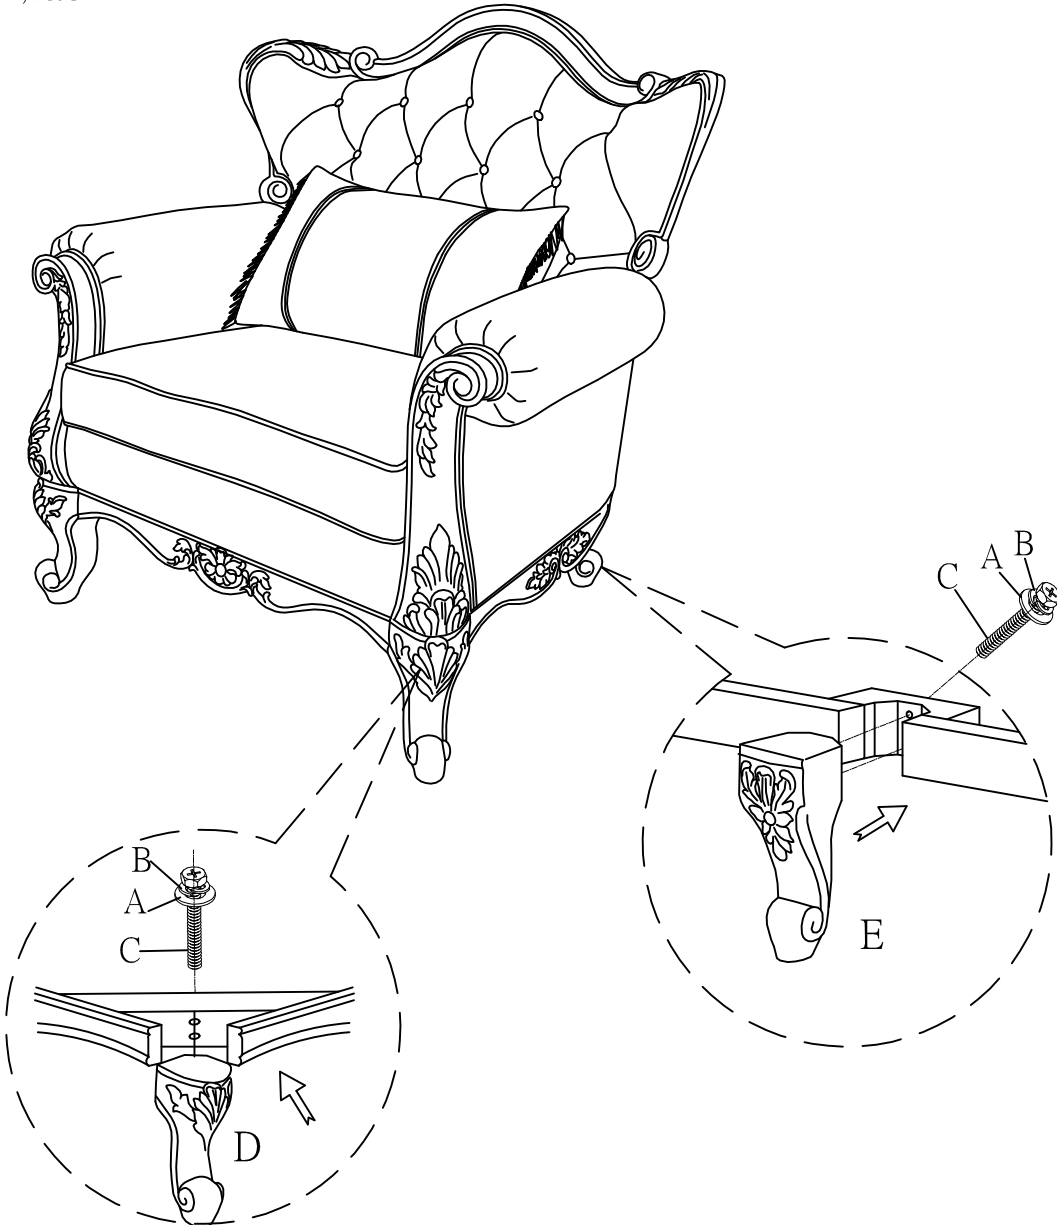

ASSEMBLY INSTRUCTIONS

54867 SOFA

Thank you for purchasing this quality product!

HARDWARE LIST :

A		$\phi 22\text{mm} \times \phi 5/16''$	8PCS
B		$\phi 5/16''$	8PCS
C		$\phi 5/16'' \times 3''$	8PCS
D		Legs	2 PCS
E		Legs	2 PCS

1. Remove Support Legs,
2. Attach Legs(D&E) With A,B&C

ASSEMBLY INSTRUCTIONS

54867 SOFA

Thank you for purchasing this quality product!

HARDWARE LIST :

A		φ5/16"*22mm	6PCS
B		φ5/16"	4PCS
C		φ5/16"*4"	2PCS
D		φ5/16"*3 1/2"	2PCS
E		φ5/16"	2PCS