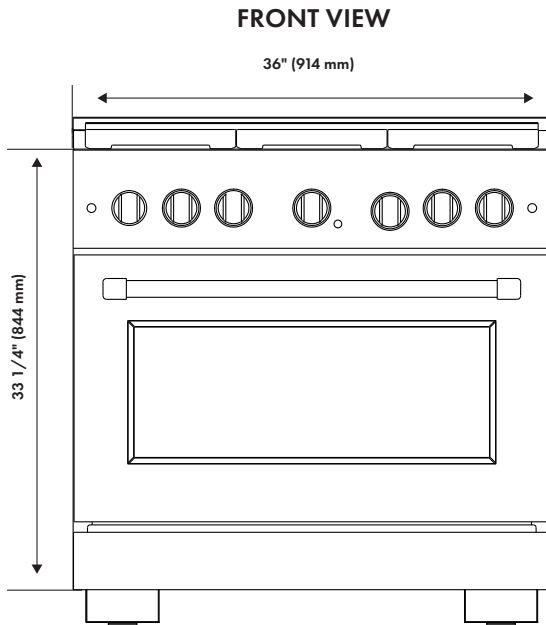

DUOPRO PARAMOUNT RANGE SERIES (PSGR)

36 in. 5.2 cu. ft. Range with 6 Burner DuoPro™ Cooktop and Convection Gas Oven

ZLINE
ATTAINABLE LUXURY®