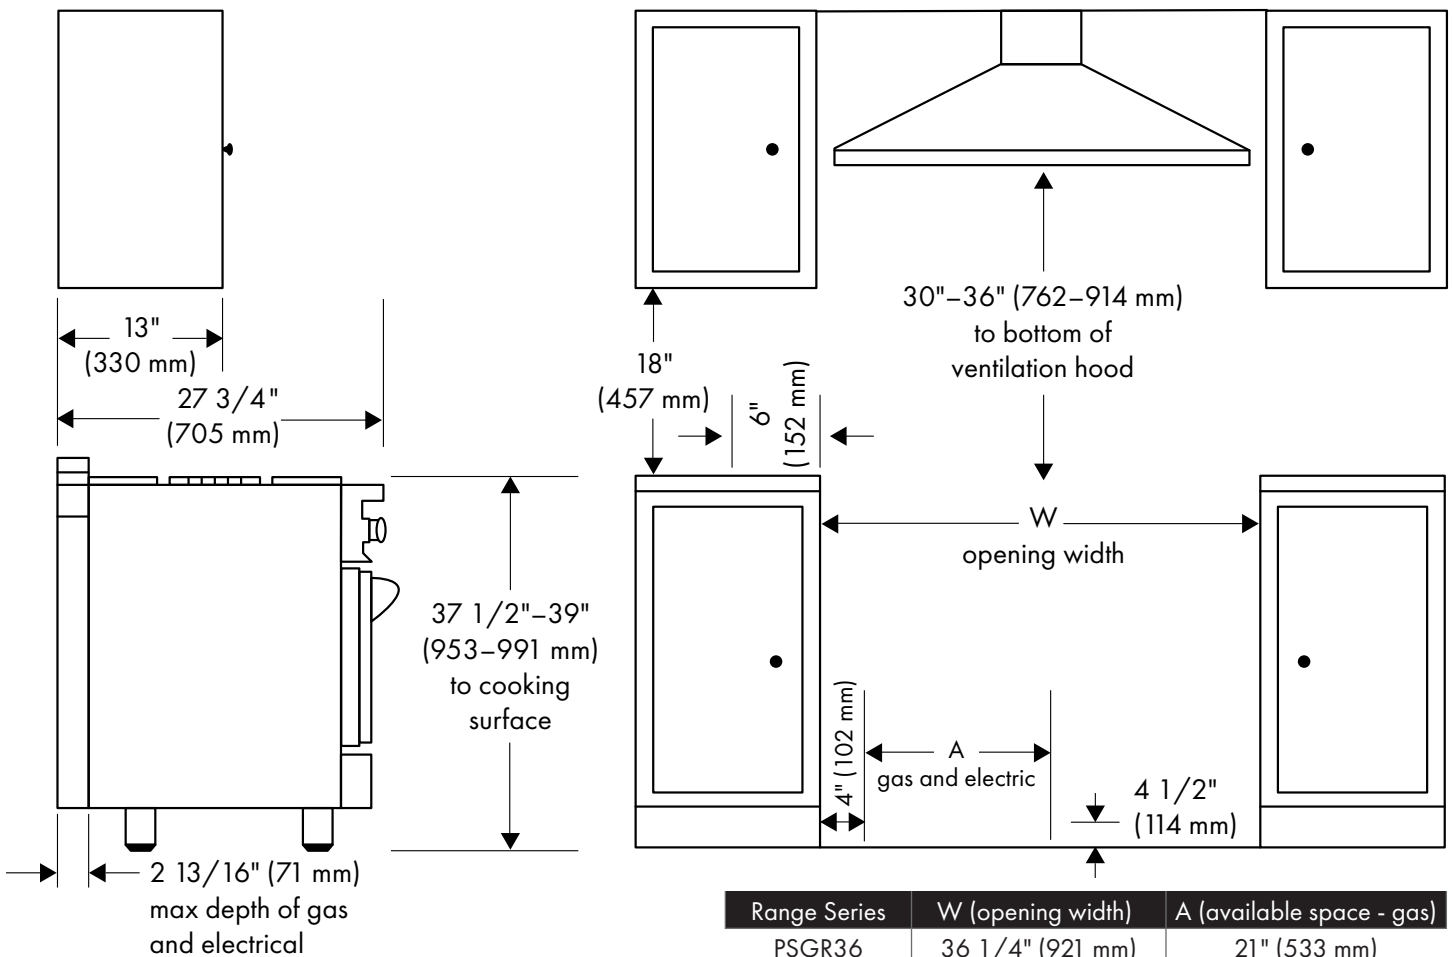

INSTALLATION RESOURCES

Installation / User Manual

[Click Here](#)