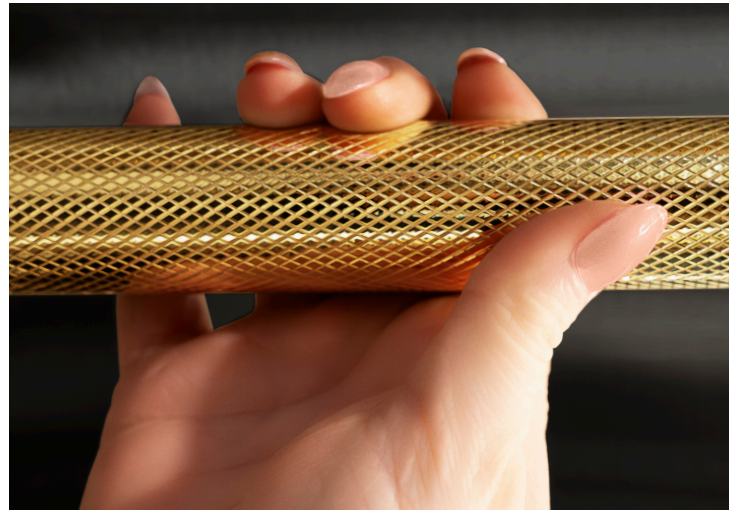

### BLACK STAINLESS STEEL

Polished Gold	PSGRBZ-36-KG
Champagne Bronze	PSGRBZ-36-KCB

Helix Autograph Edition Includes:  
Autograph Edition Knobs, Knob Rings, Helix Handle and 2 Feet Covers.