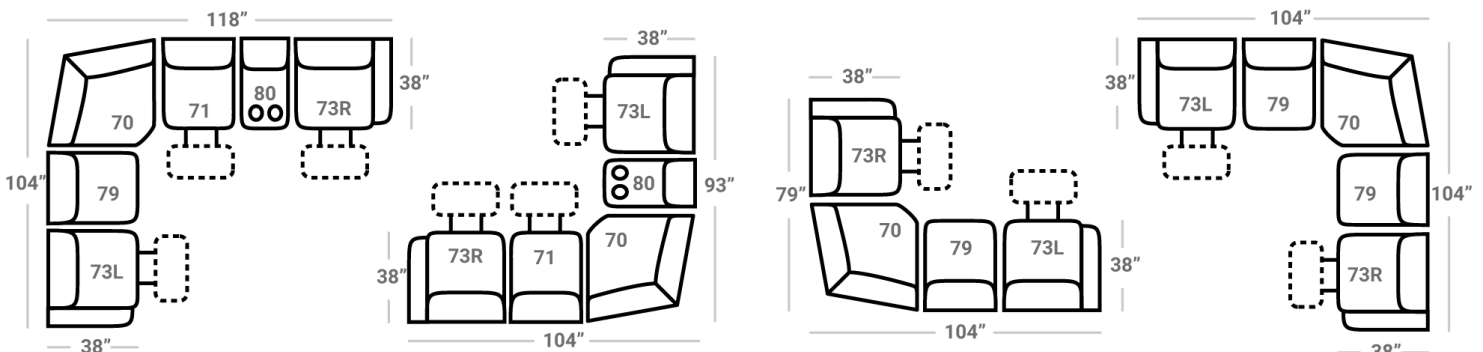

PIECES

Sofa Height : 43" Seat Height: 20" Seat Depth: 20" Arm Height: 25"

SOFAS

**51 - Dual Reclining Sofa**  
L: 81" x D: 39"

**85 - Dual Recl. Cons. Loveseat**  
L: 72" x D: 39"

2 Power Outlets plus  
2 USB outlets available in console.

**83 - Swivel Rocker Recliner**  
**88 - Glider Recliner**  
L: 33" x D: 39"

Manual Only  
Power Options and Zero Gravity  
are not available on these items

**84 - Rocker Recliner**  
L: 33" x D: 39"

No Zero Gravity

**79 - Armless Stationary Chair**  
L: 25" x D: 38"

Power Options  
are not available on this item

**80 - Stationary Console**  
L: 14" x D: 38"

2 Power Outlets plus  
2 USB outlets available in  
console.

**B-** Featuring Power Adjustable Lumbar Support, Power Headrest & Power Recline

CONFIGURATIONS

Dimensions are approximate and subject to change.

Printed: 6/8/2025