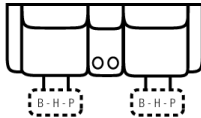

PIECES

Sofa Height : 43" Seat Height: 20" Seat Depth: 20" Arm Height: 25"

SOFAS

**51 - Dual Reclining Sofa**  
L: 81" x D: 39"

**85 - Dual Recl. Cons. Loveseat**  
L: 72" x D: 39"

2 Power Outlets plus  
2 USB outlets available in console.