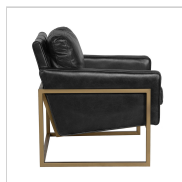

SKU: 53003996

KEN ACCENT CHAIR – JET BLACK

DETAILS

Materials: Top Grain Leather, Iron

Individual Product Dimensions: 28.30W x 33.50D x 31.10H

SHIPPING

Total Boxes: 1

Product Cubic Feet: 21.43

Packaged Dimensions: 33.00W x 33.80D x 33.20H

Arrives Assembled