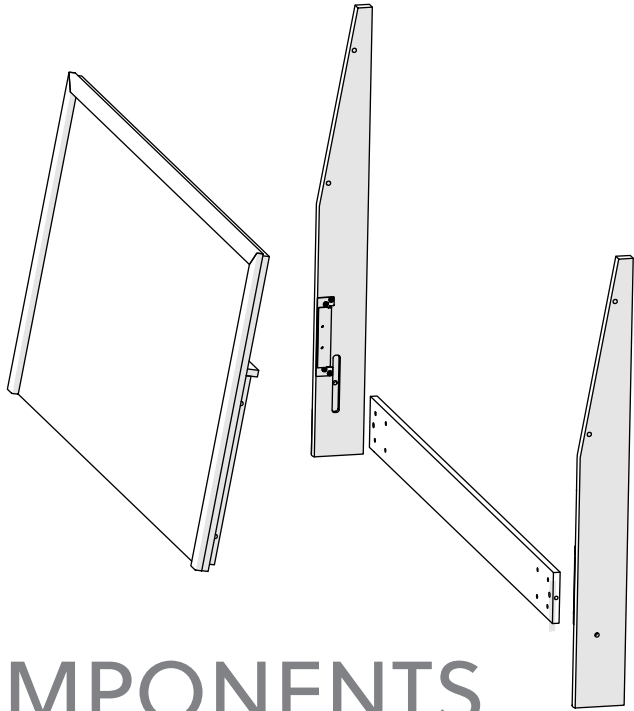

COMPONENTS