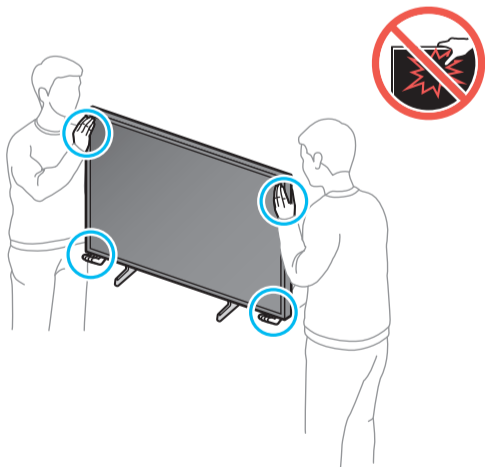

SAMSUNG

Unpacking and Installation Guide

Scan this QR code with your smart phone to see helpful videos.

BN68-22891B-02

Remote Control / Battery (AAA) x2

Power Cable

Simple User Guide / Remote control guide / Regulatory Guide

1

55"

65"

2

3

4

i

5