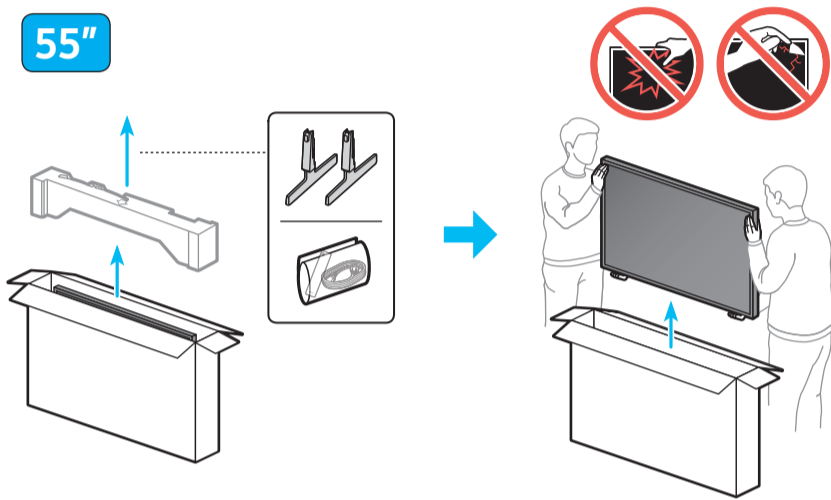

Remote Control / Battery (AAA) x2

Power Cable

Simple User Guide / Remote control guide / Regulatory Guide

1

55"