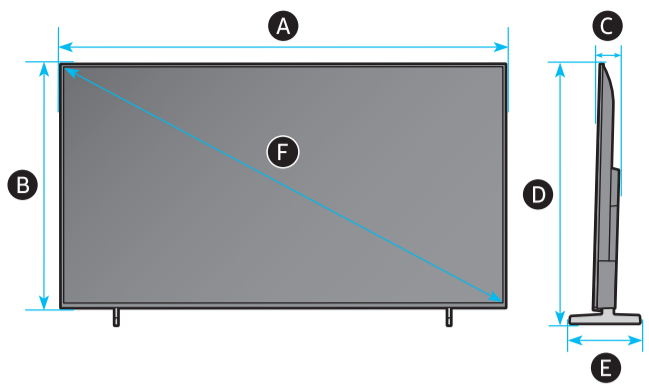

1

55"

65"

2

3

4

i

5

	A	B	C	D	E	F	G	H
55Q6F	48.2 inches (1224.6 mm)	27.9 inches (707.8 mm)	3.0 inches (76.6 mm)	29.9 inches (759.1 mm)	7.8 inches (199.0 mm)	54.6 inches	22.0 lbs (10.0 kg)	22.7 lbs (10.3 kg)
65Q6F	56.9 inches (1444.1 mm)	32.7 inches (831.2 mm)	3.0 inches (76.8 mm)	34.7 inches (882.2 mm)	8.7 inches (222.0 mm)	64.5 inches	32.2 lbs (14.6 kg)	32.8 lbs (14.9 kg)

	VESA A x B (mm)	C (mm)	D	E x 4	F (mm)	G (inches)	H (inches)	I (inches)
55Q6F	200 x 200	23-25	C + ★	M8	1.25	10.8	20.2	9.2
65Q6F						15.7	24.5	9.2

★ : Wall-Mount Bracket