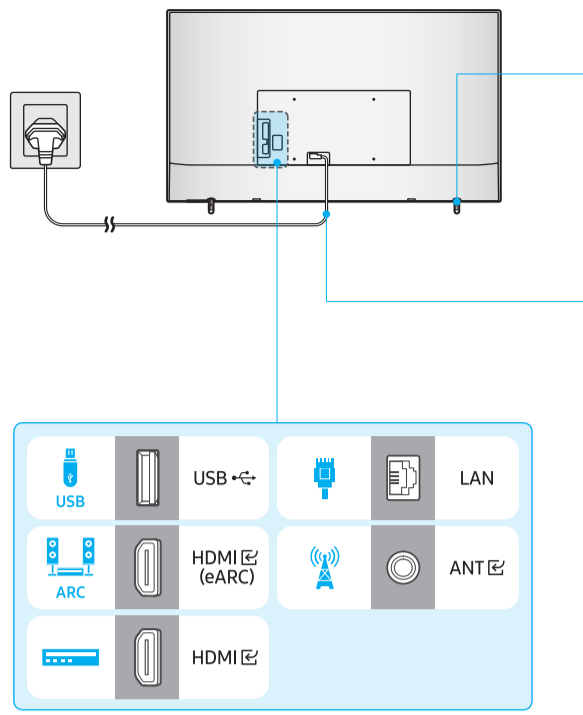

## Unpacking and Installation Guide

Scan this QR code with your smart phone to see helpful videos.

BN68-22891B-02

Remote Control / Battery (AAA) x2

Power Cable

Simple User Guide / Remote control guide / Regulatory Guide