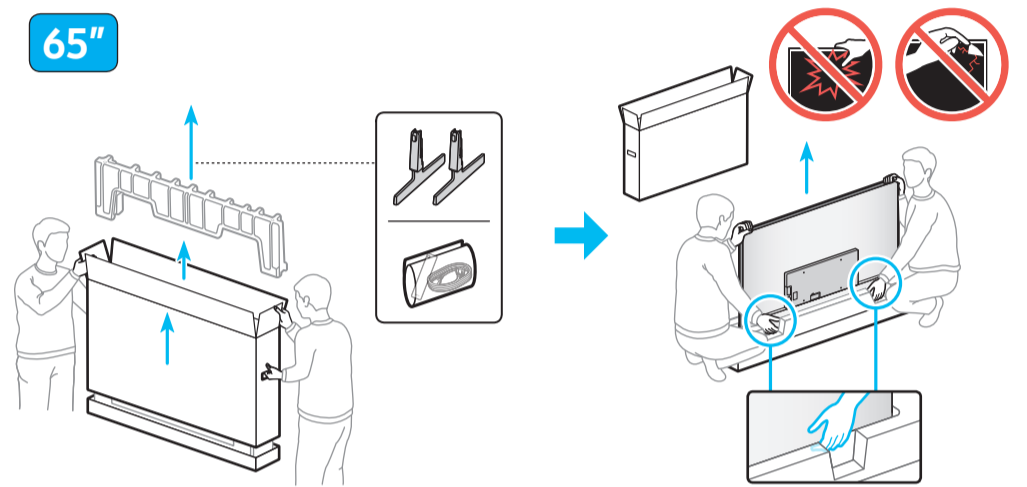

SAMSUNG

Unpacking and Installation Guide

Scan this QR code with your smart phone to see helpful videos.

BN68-22891B-02

Remote Control / Battery (AAA) x2

Power Cable

Simple User Guide / Remote control guide / Regulatory Guide

1

55"

65"

2

3

4

i

5