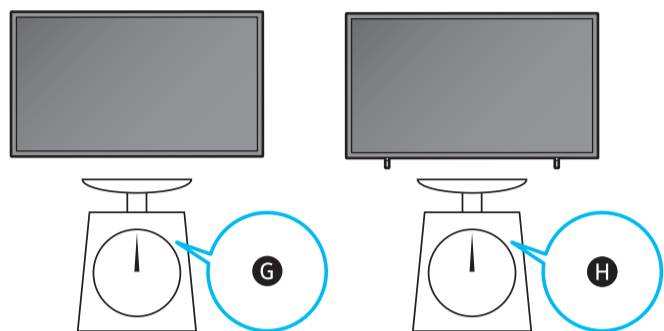

A	B	C	D	E	F	G	H
55Q6F	48.2 inches (1224.6 mm)	27.9 inches (707.8 mm)	3.0 inches (76.6 mm)	29.9 inches (759.1 mm)	7.8 inches (199.0 mm)	54.6 inches	22.0 lbs (10.0 kg)	22.7 lbs (10.3 kg)
65Q6F	56.9 inches (1444.1 mm)	32.7 inches (831.2 mm)	3.0 inches (76.8 mm)	34.7 inches (882.2 mm)	8.7 inches (222.0 mm)	64.5 inches	32.2 lbs (14.6 kg)	32.8 lbs (14.9 kg)