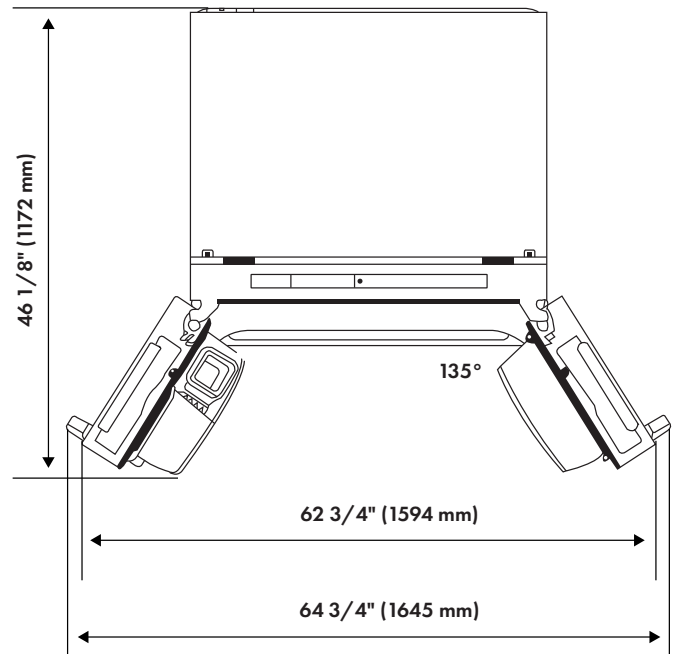

STANDARD DEPTH (RSM-W-36)

36 in. French Door External Water Dispenser Refrigerator with Dual Ice Maker

ZLINE
ATTAINABLE LUXURY®

INSTALLATION RESOURCES

Installation / User Manual

[Click Here](#)