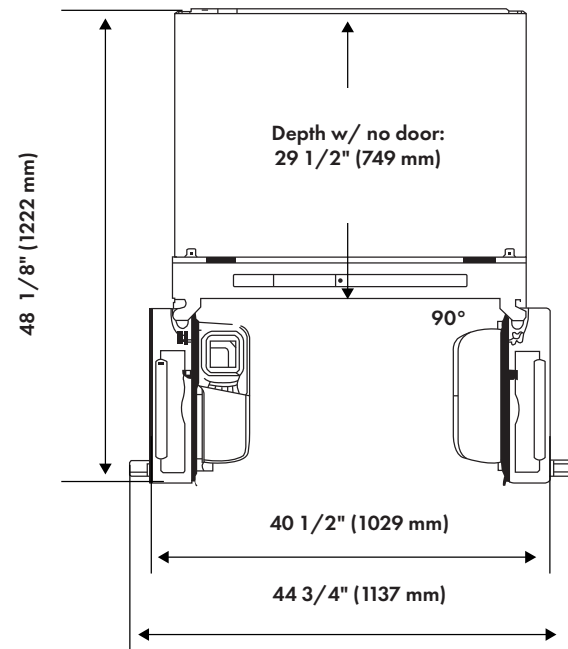

STANDARD DEPTH (RSM-W-36)

36 in. French Door External Water Dispenser Refrigerator with Dual Ice Maker

ZLINE
ATTAINABLE LUXURY®

INSTALLATION RESOURCES

Installation / User Manual

[Click Here](#)