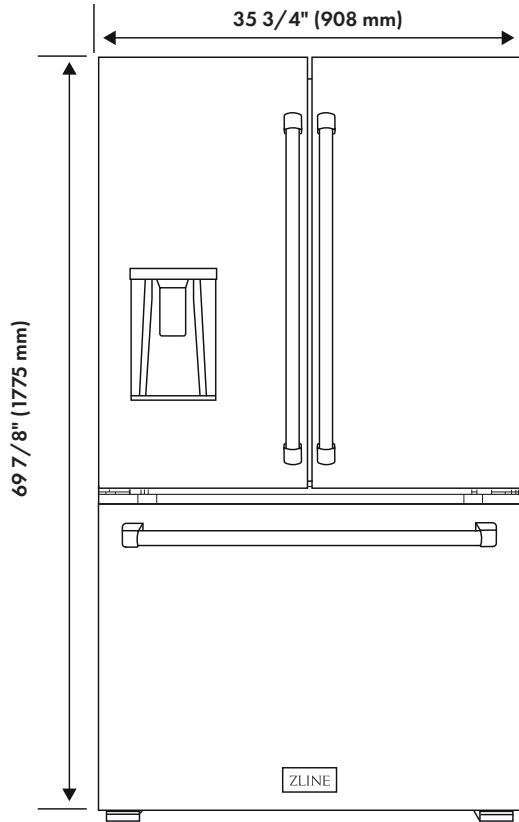

STANDARD DEPTH (RSM-W-36)

36 in. French Door External Water Dispenser Refrigerator with Dual Ice Maker

ZLINE
ATTAINABLE LUXURY®

INSTALLATION RESOURCES

Installation / User Manual

[Click Here](#)