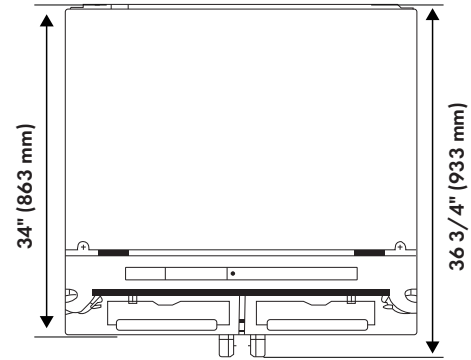

STANDARD DEPTH (RSM-W-36)

36 in. French Door External Water Dispenser Refrigerator with Dual Ice Maker

ZLINE
ATTAINABLE LUXURY®

INSTALLATION RESOURCES

Installation / User Manual

[Click Here](#)