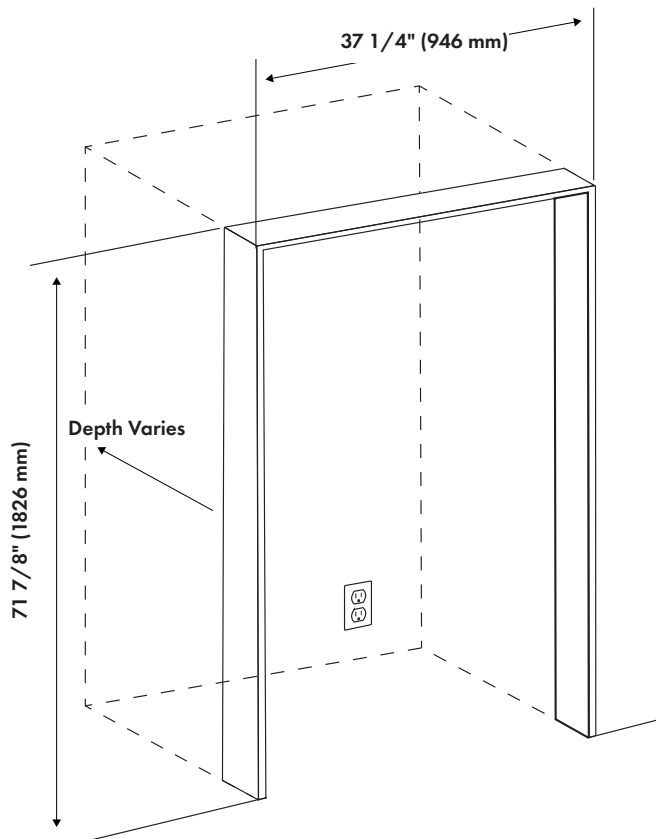

STANDARD DEPTH (RSM-W-36)

36 in. French Door External Water Dispenser Refrigerator with Dual Ice Maker

ZLINE
ATTAINABLE LUXURY®

INSTALLATION RESOURCES

Installation / User Manual

[Click Here](#)