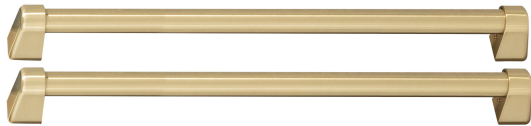

*Customers will receive one extra fridge handle

BLACK STAINLESS

STAINLESS STEEL

STANDARD DEPTH (RSM-W-36)

36 in. French Door External Water Dispenser Refrigerator with Dual Ice Maker

AUTOGRAPH HANDLES (* SET OF 4)

TRADITIONAL HANDLE

| | |
|------------------|-------------|
| Polished Gold | RFMHZ-36-G |
| Champagne Bronze | RFMHZ-36-CB |
| Matte Black | RFMHZ-36-MB |

MODERN HANDLE

| | |
|------------------|---------------|
| Polished Gold | RFMHZ-F-36-G |
| Champagne Bronze | RFMHZ-F-36-CB |
| Matte Black | RFMHZ-F-36-MB |