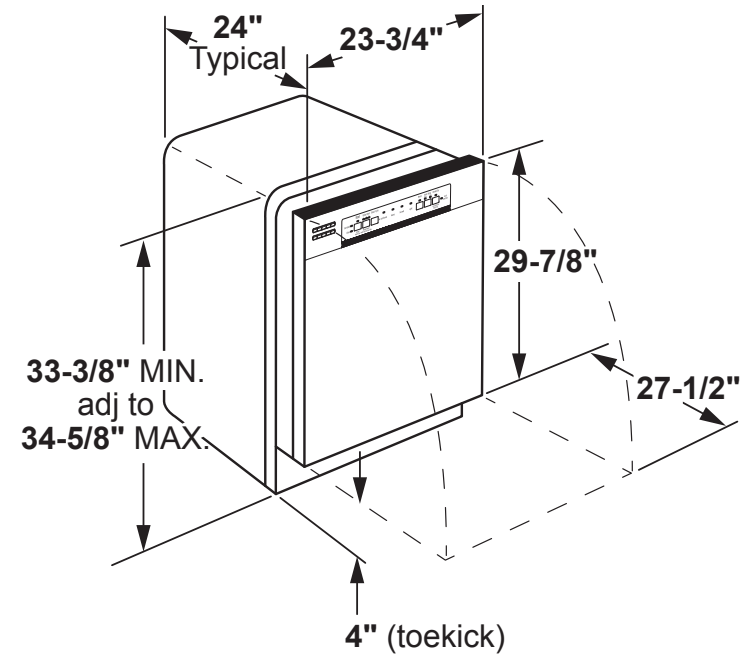

GDF450PSR/PGR

GE® Dishwasher with Front Controls

DIMENSIONS AND INSTALLATION INFORMATION (IN INCHES)

ELECTRICAL RATING

Voltage AC.....	120
Hertz.....	60
Total connected load amperage.....	7.1
Calrod® heater watts max.....	800/500

For use on adequately wired 120-volt, 15-amp circuit having 2-wire service with a separate ground wire. This appliance must be grounded for safe operation.

INSTALLATION INFORMATION: Before installing, consult installation instructions packed with product for current dimensional data.