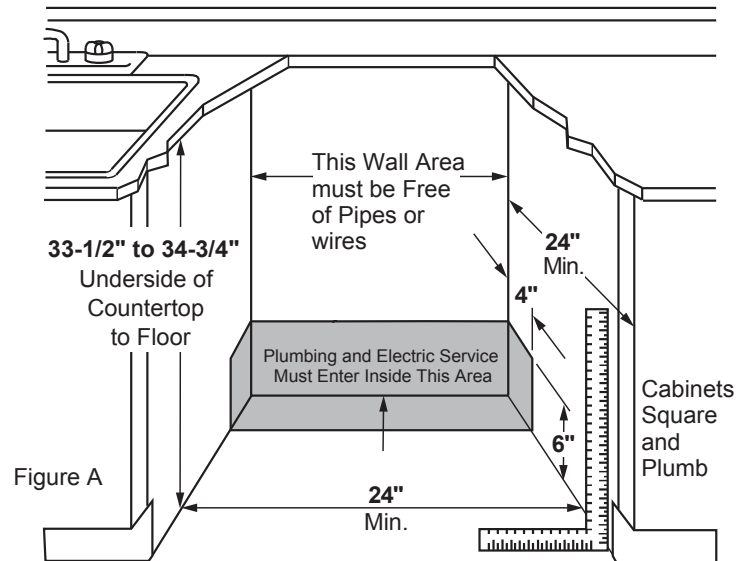

GDF450PSR/PGR

GE® Dishwasher with Front Controls

DIMENSIONS AND INSTALLATION INFORMATION (IN INCHES)

ELECTRICAL RATING

Voltage AC.....	120
Hertz.....	60
Total connected load amperage.....	7.1
Calrod® heater watts max.....	800/500

For use on adequately wired 120-volt, 15-amp circuit having 2-wire service with a separate ground wire. This appliance must be grounded for safe operation.

INSTALLATION INFORMATION: Before installing, consult installation instructions packed with product for current dimensional data.