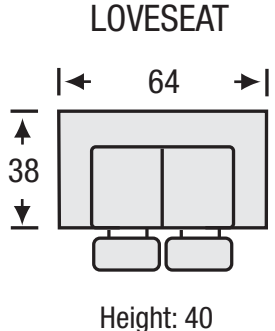

Benson Motion

The Benson Motion features:

- Hardwood Frame Construction
- Pocket Coil Seating with Feather Blend Topper
- Fibre Filled Back Cushions
- Loose Seat Cushions
- Removable Back Cushions

Benson Motion

Seat Depth	21
Seat Height	20
Arm Height	27

All measurements are approximate. Sizes may vary.