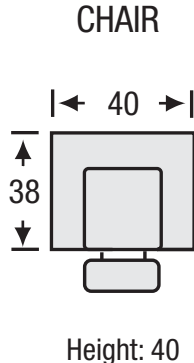

Benson Motion

The Benson Motion features:

- Hardwood Frame Construction
- Pocket Coil Seating with Feather Blend Topper
- Fibre Filled Back Cushions
- Loose Seat Cushions
- Removable Back Cushions

Benson Motion

Seat Depth	21
Seat Height	20
Arm Height	27

All measurements are approximate. Sizes may vary.