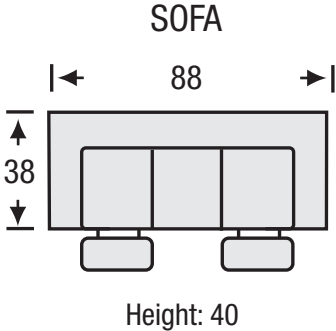

Benson Motion

The Benson Motion features:

- Hardwood Frame Construction
- Pocket Coil Seating with Feather Blend Topper
- Fibre Filled Back Cushions
- Loose Seat Cushions
- Removable Back Cushions

Benson Motion

Seat Depth	21
Seat Height	20
Arm Height	27

All measurements are approximate. Sizes may vary.