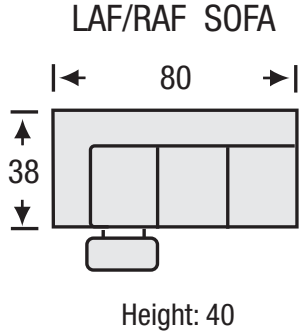

Benson Motion

The Benson Motion features:

- Hardwood Frame Construction
- Pocket Coil Seating with Feather Blend Topper
- Fibre Filled Back Cushions
- Loose Seat Cushions
- Removable Back Cushions

Benson Motion

Seat Depth	21
Seat Height	20
Arm Height	27

All measurements are approximate. Sizes may vary.