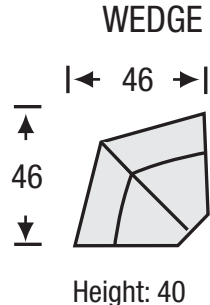

Benson Motion

The Benson Motion features:

- Hardwood Frame Construction
- Pocket Coil Seating with Feather Blend Topper
- Fibre Filled Back Cushions
- Loose Seat Cushions
- Removable Back Cushions

Benson Motion

Seat Depth	21
Seat Height	20
Arm Height	27

All measurements are approximate. Sizes may vary.