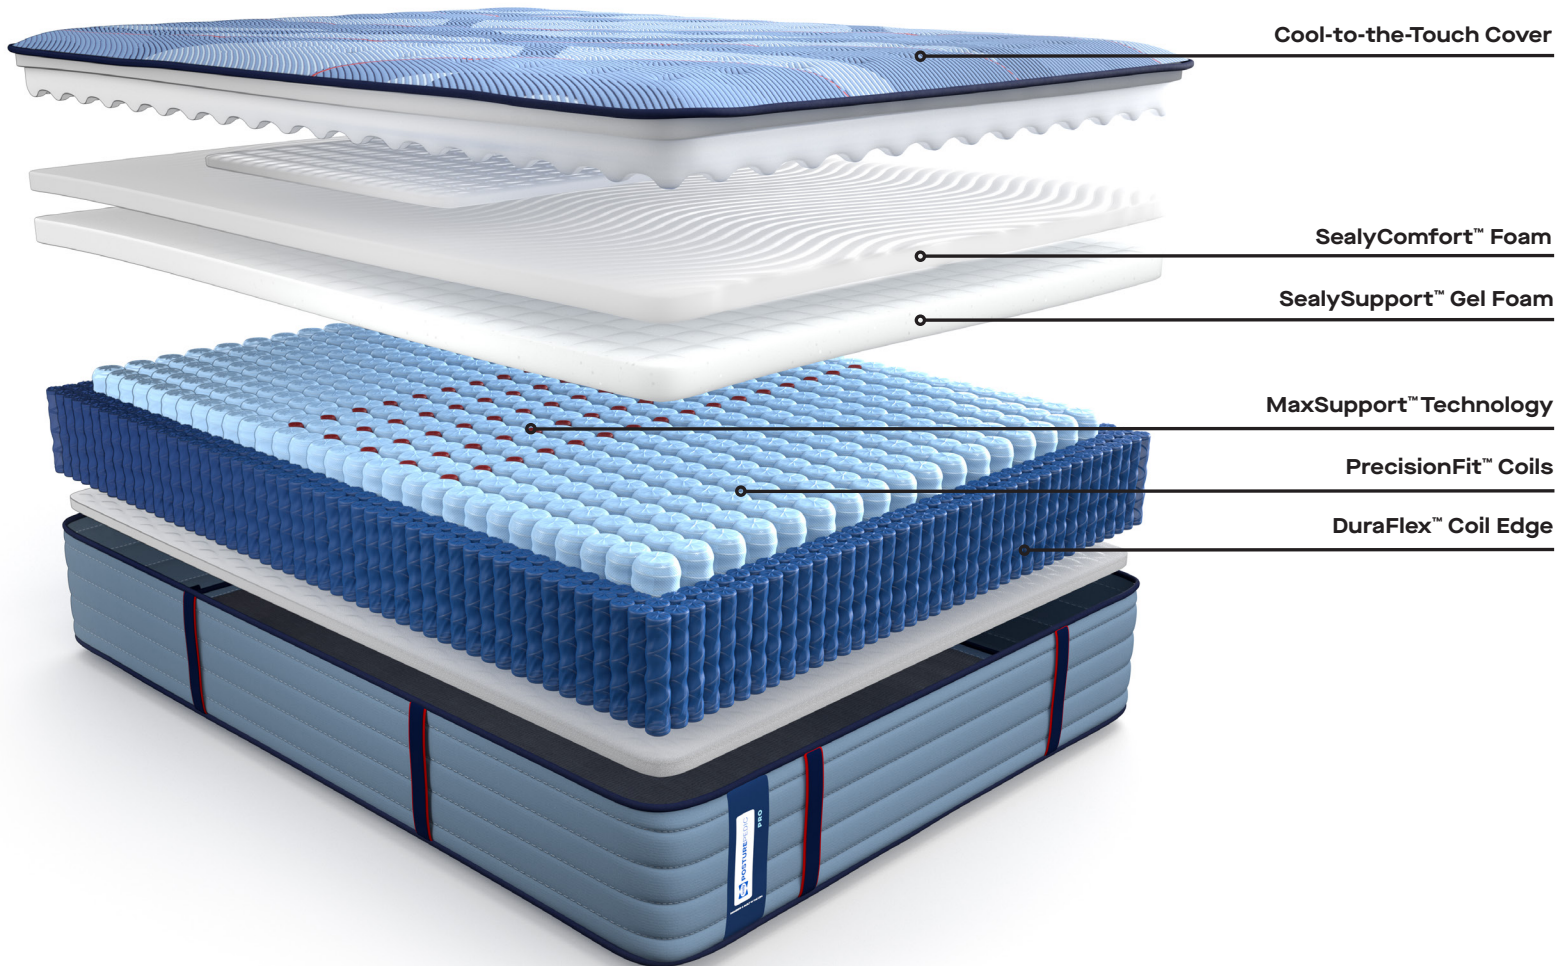

# SOFT

TIGHT TOP | 14" PROFILE

## COVER

Surface-Guard Technology™  
+ MoistureProtect™

## COOLING

Cool-to-the-Touch Cover