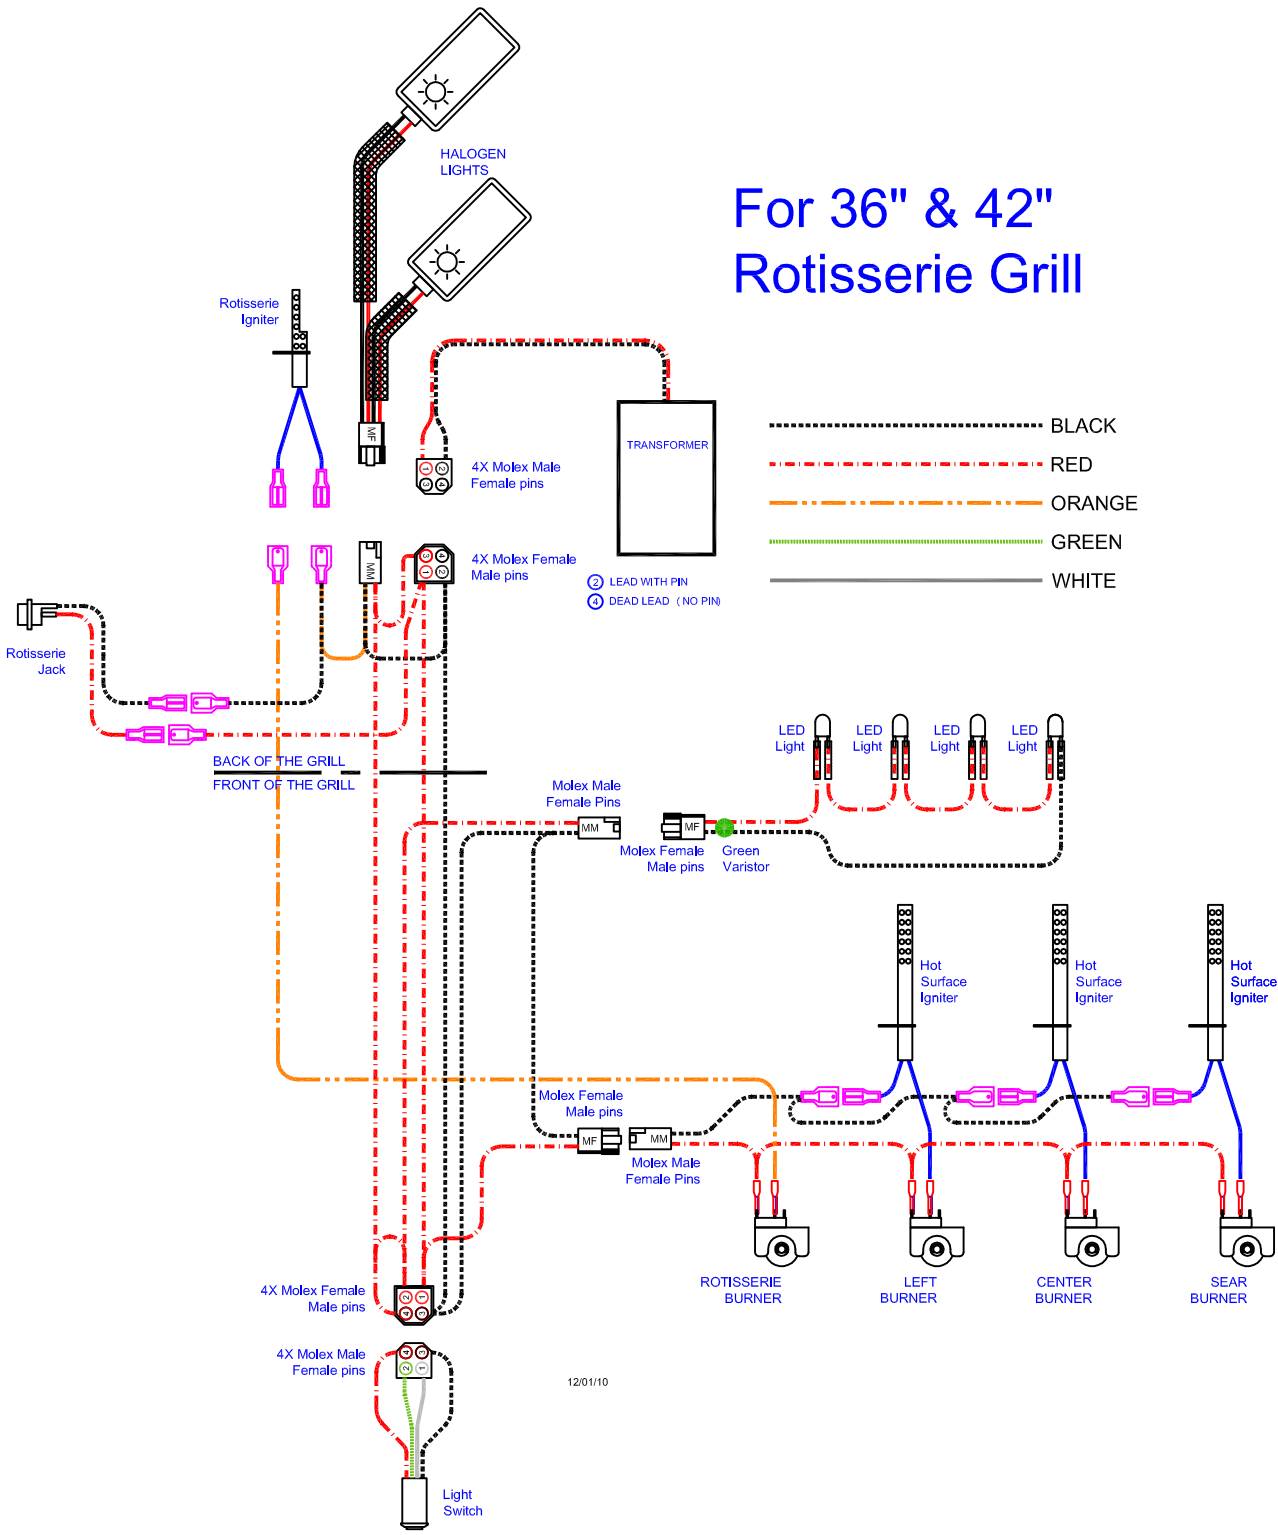

For 36" & 42" Rotisserie Grill

- BLACK
 - . - . RED
 - ORANGE
 - GREEN
 - WHITE
- Ⓜ LEAD WITH PIN
Ⓞ DEAD LEAD (NO PIN)

12/01/10