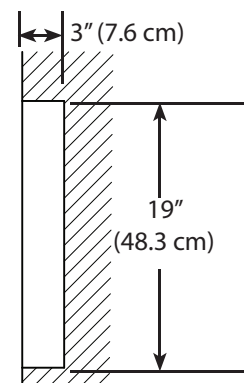

Product Dimensions

Cutout Dimensions

VODRD5191 - 19" DRAWERS

Product Dimensions

Cutout Dimensions

VOADS5241 - 24" DOOR

Product Dimensions

Cutout Dimensions

VOADD5301 - 30" DOOR

Product Dimensions

FRONT VIEW

SIDE VIEW

SIDE VIEW

VOADDR5301 - 30" DOOR / DRAWERS

Product Dimensions

Cutout Dimensions

VOADD5361 - 36" DOOR

Product Dimensions

FRONT VIEW

SIDE VIEW

Cutout Dimensions

SIDE VIEW

VOADDR5361 - 36" DOOR / DRAWER

Product Dimensions

Cutout Dimensions

VOADD5421 - 42" DOOR

Product Dimensions

FRONT VIEW

SIDE VIEW

Cutout Dimensions

SIDE VIEW

VOADDR5421 - 42" DOOR / DRAWERS