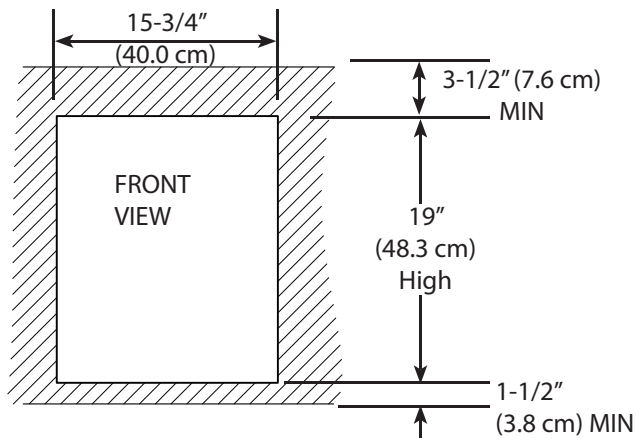

Product Dimensions

Cutout Dimensions

VODRD5191 - 19" DRAWERS

Product Dimensions

Cutout Dimensions

VOADS5241 - 24" DOOR

Product Dimensions

Cutout Dimensions

VOADD5301 - 30" DOOR

Product Dimensions

FRONT VIEW

SIDE VIEW

SIDE VIEW

VOADDR5301 - 30" DOOR / DRAWERS

Product Dimensions

Cutout Dimensions

VOADD5361 - 36" DOOR

Product Dimensions

FRONT VIEW

SIDE VIEW

Cutout Dimensions

SIDE VIEW

VOADDR5361 - 36" DOOR / DRAWER

Product Dimensions

Cutout Dimensions

VOADD5421 - 42" DOOR

Product Dimensions

FRONT VIEW

SIDE VIEW

Cutout Dimensions

SIDE VIEW

VOADDR5421 - 42" DOOR / DRAWERS