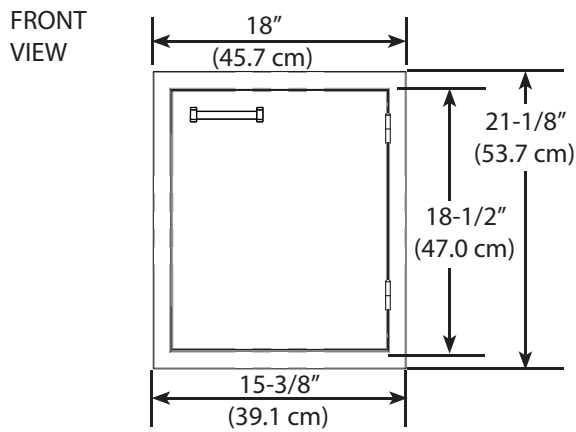

Product Dimensions

Cutout Dimensions

VODRD5191 - 19" DRAWERS

Product Dimensions

Cutout Dimensions

VOADS5241 - 24" DOOR

Product Dimensions

Cutout Dimensions

VOADD5301 - 30" DOOR

Product Dimensions

FRONT VIEW

SIDE VIEW

SIDE VIEW

VOADDR5301 - 30" DOOR / DRAWERS

Product Dimensions

Cutout Dimensions

VOADD5361 - 36" DOOR

Product Dimensions

FRONT VIEW

SIDE VIEW

Cutout Dimensions

SIDE VIEW

VOADDR5361 - 36" DOOR / DRAWER

Product Dimensions

Cutout Dimensions

VOADD5421 - 42" DOOR

Product Dimensions

FRONT VIEW

SIDE VIEW

Cutout Dimensions

SIDE VIEW

VOADDR5421 - 42" DOOR / DRAWERS