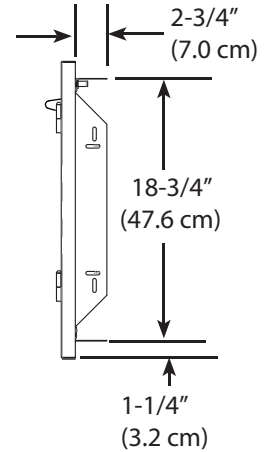

Product Dimensions

Cutout Dimensions

VODRD5191 - 19" DRAWERS

Product Dimensions

Cutout Dimensions

VOADS5241 - 24" DOOR

Product Dimensions

Cutout Dimensions

VOADD5301 - 30" DOOR

Product Dimensions

FRONT VIEW

SIDE VIEW

SIDE VIEW

VOADDR5301 - 30" DOOR / DRAWERS

Product Dimensions

Cutout Dimensions

VOADD5361 - 36" DOOR

Product Dimensions

FRONT VIEW

SIDE VIEW

Cutout Dimensions

SIDE VIEW

VOADDR5361 - 36" DOOR / DRAWER

Product Dimensions

Cutout Dimensions

VOADD5421 - 42" DOOR

Product Dimensions

FRONT VIEW

SIDE VIEW

Cutout Dimensions

SIDE VIEW

VOADDR5421 - 42" DOOR / DRAWERS