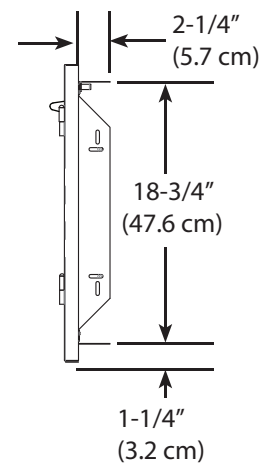

Product Dimensions

Cutout Dimensions

VODRD5191 - 19" DRAWERS

Product Dimensions

Cutout Dimensions

VOADS5241 - 24" DOOR

Product Dimensions

Cutout Dimensions

VOADD5301 - 30" DOOR

Product Dimensions

FRONT VIEW

SIDE VIEW

SIDE VIEW

VOADDR5301 - 30" DOOR / DRAWERS

Product Dimensions

Cutout Dimensions

VOADD5361 - 36" DOOR

Product Dimensions

FRONT VIEW

SIDE VIEW

Cutout Dimensions

SIDE VIEW

VOADDR5361 - 36" DOOR / DRAWER

Product Dimensions

Cutout Dimensions

VOADD5421 - 42" DOOR

Product Dimensions

FRONT VIEW

SIDE VIEW

Cutout Dimensions

SIDE VIEW

VOADDR5421 - 42" DOOR / DRAWERS