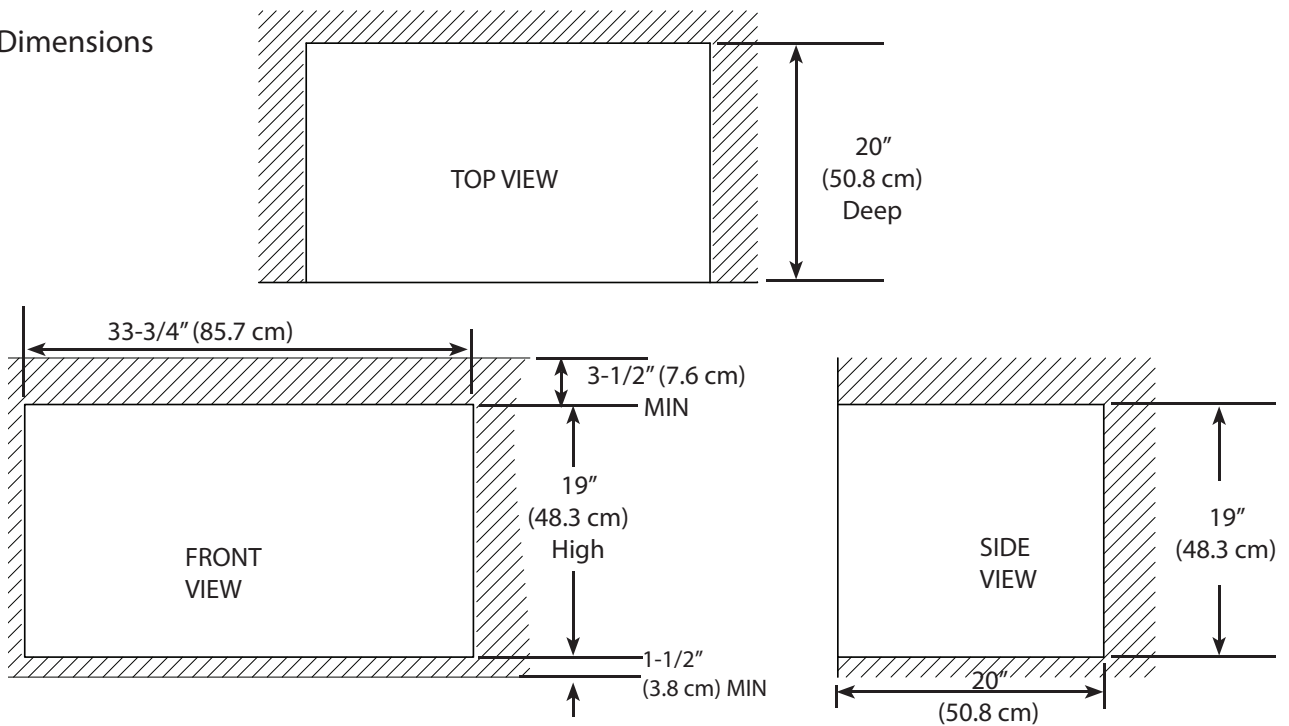

Product Dimensions

Cutout Dimensions

VODRD5191 - 19" DRAWERS

Product Dimensions

Cutout Dimensions

VOADS5241 - 24" DOOR

Product Dimensions

Cutout Dimensions

VOADD5301 - 30" DOOR

Product Dimensions

FRONT VIEW

SIDE VIEW

SIDE VIEW

VOADDR5301 - 30" DOOR / DRAWERS

Product Dimensions

Cutout Dimensions

VOADD5361 - 36" DOOR

Product Dimensions

FRONT VIEW

SIDE VIEW

Cutout Dimensions

SIDE VIEW

VOADDR5361 - 36" DOOR / DRAWER

Product Dimensions

Cutout Dimensions

VOADD5421 - 42" DOOR

Product Dimensions

FRONT VIEW

SIDE VIEW

Cutout Dimensions

SIDE VIEW

VOADDR5421 - 42" DOOR / DRAWERS