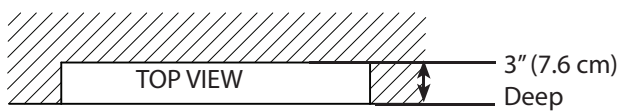

Product Dimensions

Cutout Dimensions

VODRD5191 - 19" DRAWERS

Product Dimensions

Cutout Dimensions

VOADS5241 - 24" DOOR

Product Dimensions

Cutout Dimensions

VOADD5301 - 30" DOOR

Product Dimensions

FRONT VIEW

SIDE VIEW

SIDE VIEW

VOADDR5301 - 30" DOOR / DRAWERS

Product Dimensions

Cutout Dimensions