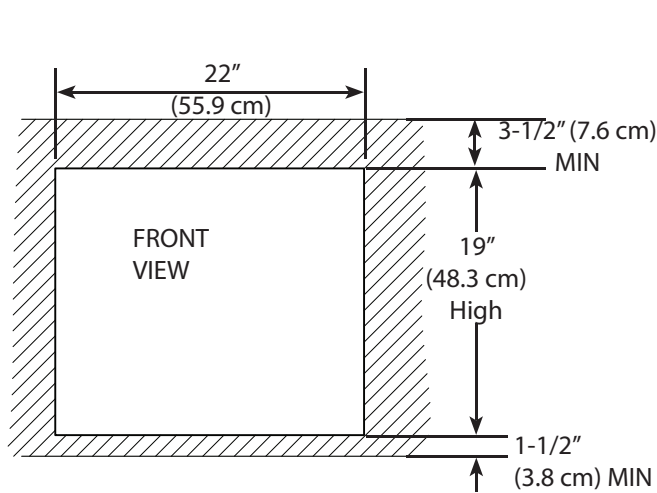

Product Dimensions

Cutout Dimensions

VODRD5191 - 19" DRAWERS

Product Dimensions

Cutout Dimensions

VOADS5241 - 24" DOOR

Product Dimensions

Cutout Dimensions

VOADD5301 - 30" DOOR

Product Dimensions

FRONT VIEW

SIDE VIEW

SIDE VIEW

VOADDR5301 - 30" DOOR / DRAWERS

Product Dimensions

Cutout Dimensions

VOADD5361 - 36" DOOR

Product Dimensions

FRONT VIEW

SIDE VIEW

Cutout Dimensions

SIDE VIEW

VOADDR5361 - 36" DOOR / DRAWER

Product Dimensions

Cutout Dimensions

VOADD5421 - 42" DOOR

Product Dimensions

FRONT VIEW

SIDE VIEW

Cutout Dimensions

SIDE VIEW

VOADDR5421 - 42" DOOR / DRAWERS