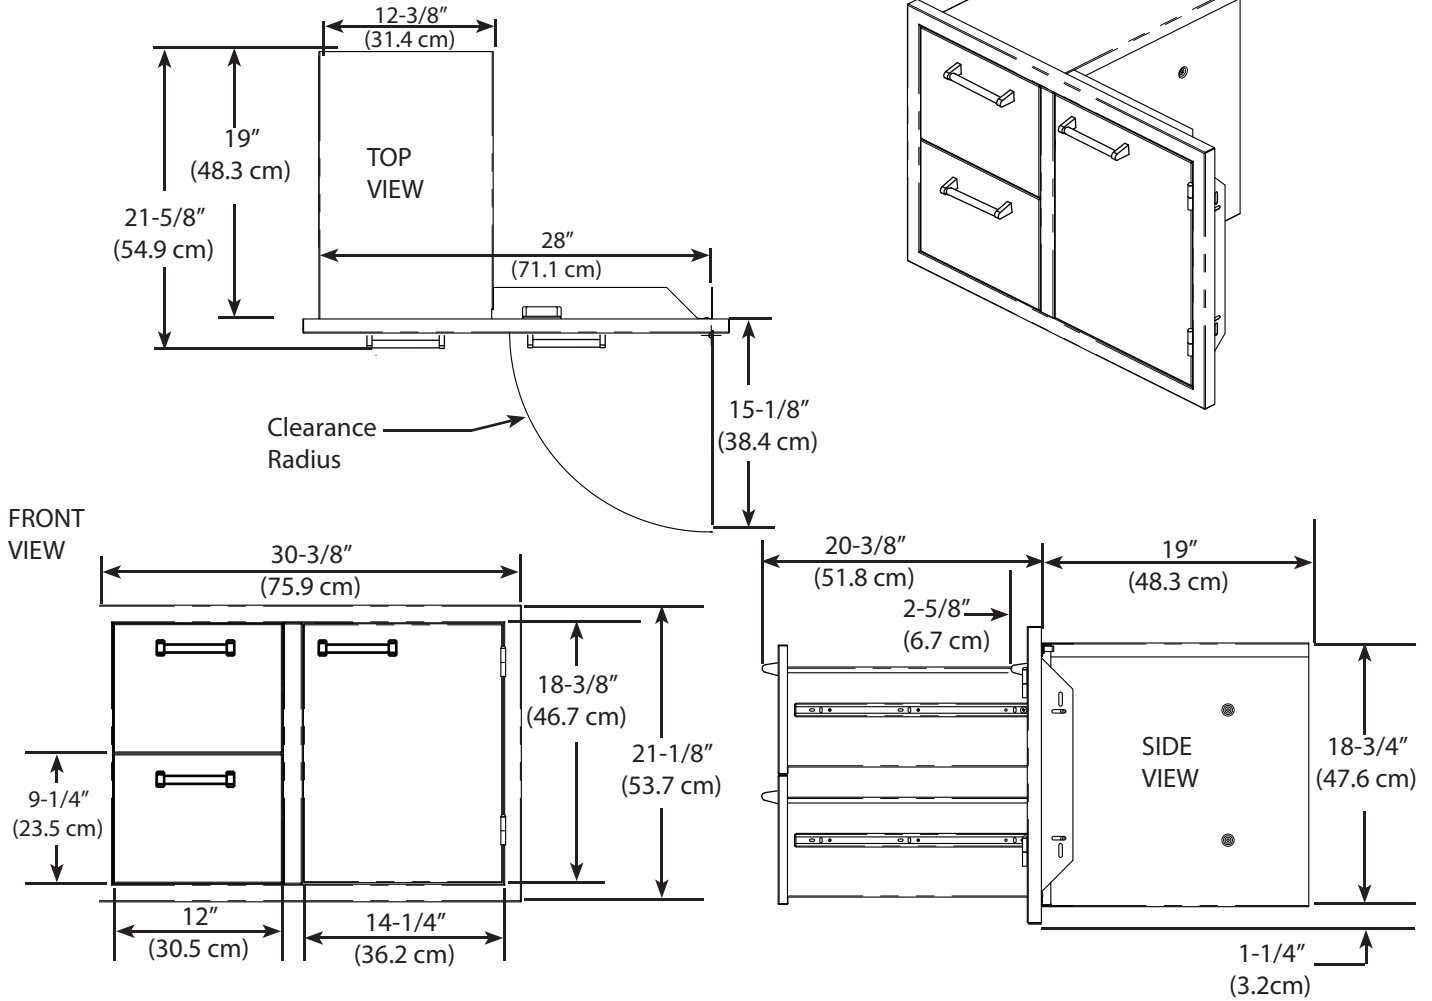

Product Dimensions

Cutout Dimensions

VODRD5191 - 19" DRAWERS

Product Dimensions

Cutout Dimensions

VOADS5241 - 24" DOOR

Product Dimensions

Cutout Dimensions

VOADD5301 - 30" DOOR

Product Dimensions

FRONT VIEW

SIDE VIEW

SIDE VIEW

VOADDR5301 - 30" DOOR / DRAWERS

Product Dimensions

Cutout Dimensions

VOADD5361 - 36" DOOR

Product Dimensions

FRONT VIEW

SIDE VIEW

Cutout Dimensions

SIDE VIEW

VOADDR5361 - 36" DOOR / DRAWER

Product Dimensions

Cutout Dimensions

VOADD5421 - 42" DOOR

Product Dimensions

FRONT VIEW

SIDE VIEW

Cutout Dimensions

SIDE VIEW

VOADDR5421 - 42" DOOR / DRAWERS