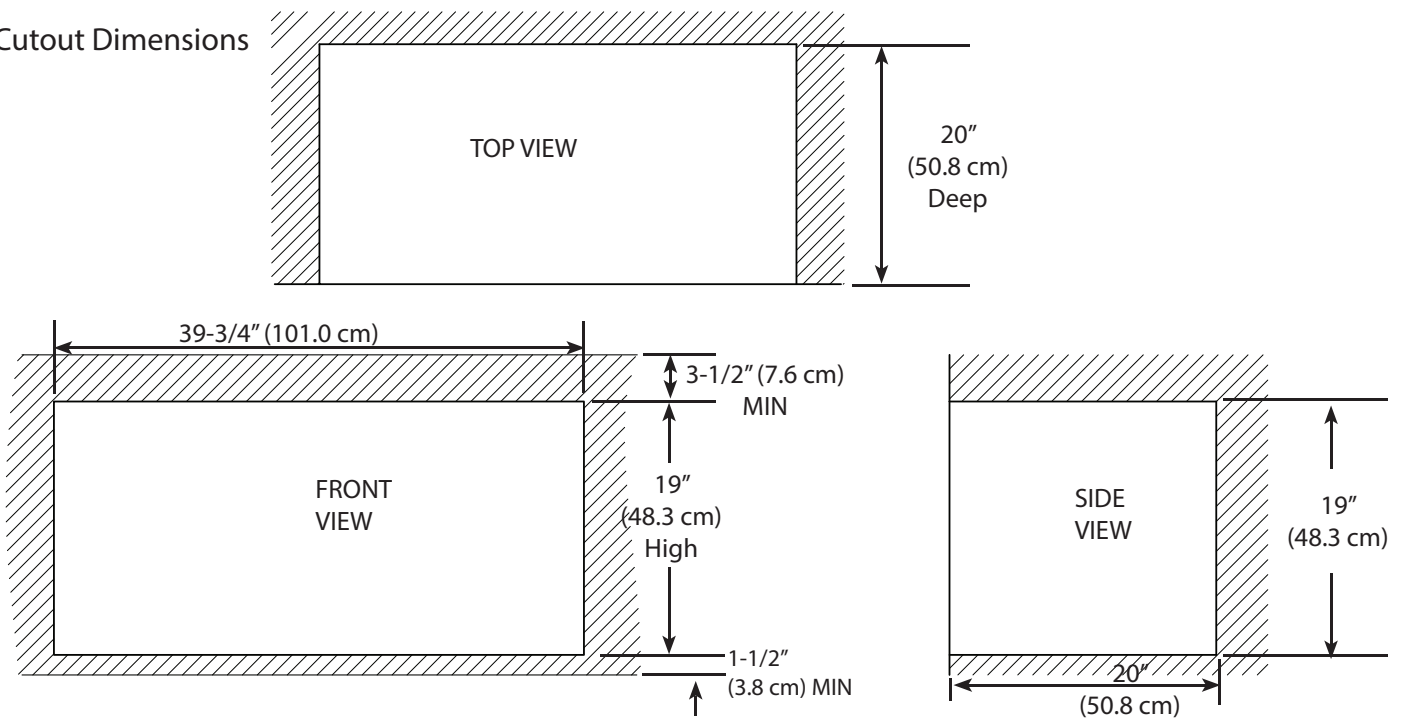

VOADD5301 - 30" DOOR

Product Dimensions

FRONT VIEW

SIDE VIEW

SIDE VIEW

VOADDR5301 - 30" DOOR / DRAWERS

Product Dimensions

Cutout Dimensions

VOADD5361 - 36" DOOR

Product Dimensions

FRONT VIEW

SIDE VIEW

Cutout Dimensions

SIDE VIEW

VOADDR5361 - 36" DOOR / DRAWER

Product Dimensions

Cutout Dimensions

VOADD5421 - 42" DOOR

Product Dimensions

FRONT VIEW

SIDE VIEW

Cutout Dimensions

SIDE VIEW

VOADDR5421 - 42" DOOR / DRAWERS

Product Dimensions

Cutout Dimensions

HANDLE INSTALLATION - ALL MODELS

Viking Range, LLC
111 Front Street
Greenwood, Mississippi 38930 USA
(662) 455-1200

For product information,
call 1-888-(845-4641)
or visit our web site at vikingrange.com