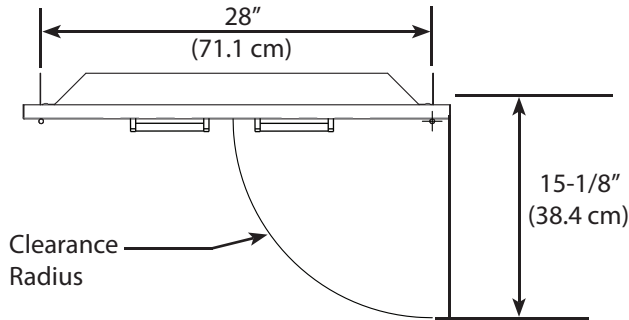

Product Dimensions

Cutout Dimensions

VODRD5191 - 19" DRAWERS

Product Dimensions

Cutout Dimensions

VOADS5241 - 24" DOOR

Product Dimensions

Cutout Dimensions

VOADD5301 - 30" DOOR

Product Dimensions

FRONT VIEW

SIDE VIEW

SIDE VIEW

VOADDR5301 - 30" DOOR / DRAWERS

Product Dimensions

Cutout Dimensions

VOADD5361 - 36" DOOR

Product Dimensions

FRONT VIEW

SIDE VIEW

Cutout Dimensions

SIDE VIEW

VOADDR5361 - 36" DOOR / DRAWER

Product Dimensions

Cutout Dimensions

VOADD5421 - 42" DOOR

Product Dimensions

FRONT VIEW

SIDE VIEW

Cutout Dimensions

SIDE VIEW

VOADDR5421 - 42" DOOR / DRAWERS