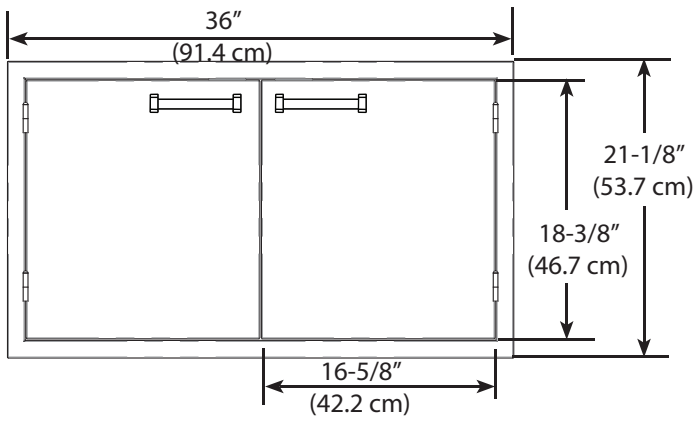

Product Dimensions

Cutout Dimensions

VODRD5191 - 19" DRAWERS

Product Dimensions

Cutout Dimensions

VOADS5241 - 24" DOOR

Product Dimensions

Cutout Dimensions

VOADD5301 - 30" DOOR

Product Dimensions

FRONT VIEW

SIDE VIEW

SIDE VIEW

VOADDR5301 - 30" DOOR / DRAWERS

Product Dimensions

Cutout Dimensions

VOADD5361 - 36" DOOR

Product Dimensions

FRONT VIEW

SIDE VIEW

Cutout Dimensions

SIDE VIEW

VOADDR5361 - 36" DOOR / DRAWER

Product Dimensions

Cutout Dimensions

VOADD5421 - 42" DOOR

Product Dimensions

FRONT VIEW

SIDE VIEW

Cutout Dimensions

SIDE VIEW

VOADDR5421 - 42" DOOR / DRAWERS