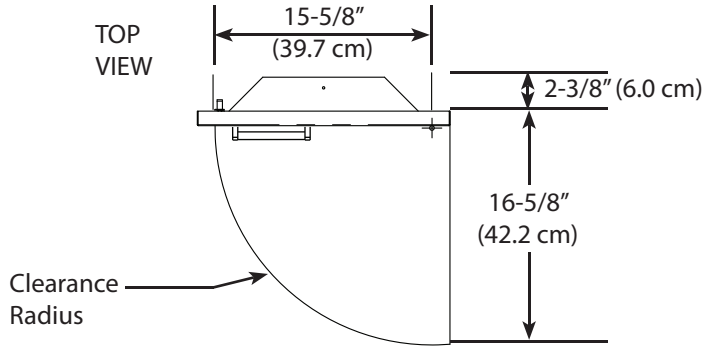

Product Dimensions

Cutout Dimensions

VODRD5191 - 19" DRAWERS

Product Dimensions

Cutout Dimensions

VOADS5241 - 24" DOOR

Product Dimensions

Cutout Dimensions

VOADD5301 - 30" DOOR

Product Dimensions

FRONT VIEW

SIDE VIEW

SIDE VIEW

VOADDR5301 - 30" DOOR / DRAWERS

Product Dimensions

Cutout Dimensions

VOADD5361 - 36" DOOR

Product Dimensions

FRONT VIEW

SIDE VIEW

Cutout Dimensions

SIDE VIEW

VOADDR5361 - 36" DOOR / DRAWER

Product Dimensions

Cutout Dimensions

VOADD5421 - 42" DOOR

Product Dimensions

FRONT VIEW

SIDE VIEW

Cutout Dimensions

SIDE VIEW

VOADDR5421 - 42" DOOR / DRAWERS