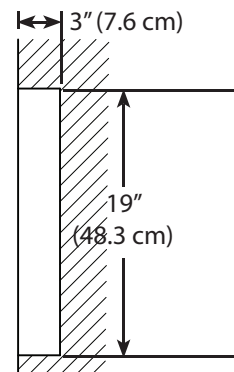

Product Dimensions

Cutout Dimensions

VODRD5191 - 19" DRAWERS

Product Dimensions

Cutout Dimensions

VOADS5241 - 24" DOOR

Product Dimensions

Cutout Dimensions

VOADD5301 - 30" DOOR

Product Dimensions

FRONT VIEW

SIDE VIEW

SIDE VIEW

VOADDR5301 - 30" DOOR / DRAWERS

Product Dimensions

Cutout Dimensions

VOADD5361 - 36" DOOR

Product Dimensions

FRONT VIEW

SIDE VIEW

Cutout Dimensions

SIDE VIEW

VOADDR5361 - 36" DOOR / DRAWER

Product Dimensions

Cutout Dimensions

VOADD5421 - 42" DOOR

Product Dimensions

FRONT VIEW

SIDE VIEW

Cutout Dimensions

SIDE VIEW

VOADDR5421 - 42" DOOR / DRAWERS