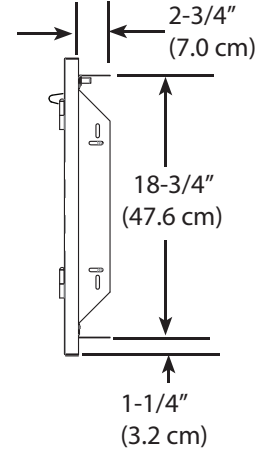

VOADD5301 - 30" DOOR

Product Dimensions

FRONT VIEW

SIDE VIEW

SIDE VIEW

VOADDR5301 - 30" DOOR / DRAWERS

Product Dimensions

Cutout Dimensions

VOADD5361 - 36" DOOR

Product Dimensions

FRONT VIEW

SIDE VIEW

Cutout Dimensions

SIDE VIEW

VOADDR5361 - 36" DOOR / DRAWER

Product Dimensions

Cutout Dimensions

VOADD5421 - 42" DOOR

Product Dimensions

FRONT VIEW

SIDE VIEW

Cutout Dimensions

SIDE VIEW

VOADDR5421 - 42" DOOR / DRAWERS

Product Dimensions

Cutout Dimensions

HANDLE INSTALLATION - ALL MODELS

Viking Range, LLC
111 Front Street
Greenwood, Mississippi 38930 USA
(662) 455-1200

For product information,
call 1-888-(845-4641)
or visit our web site at vikingrange.com