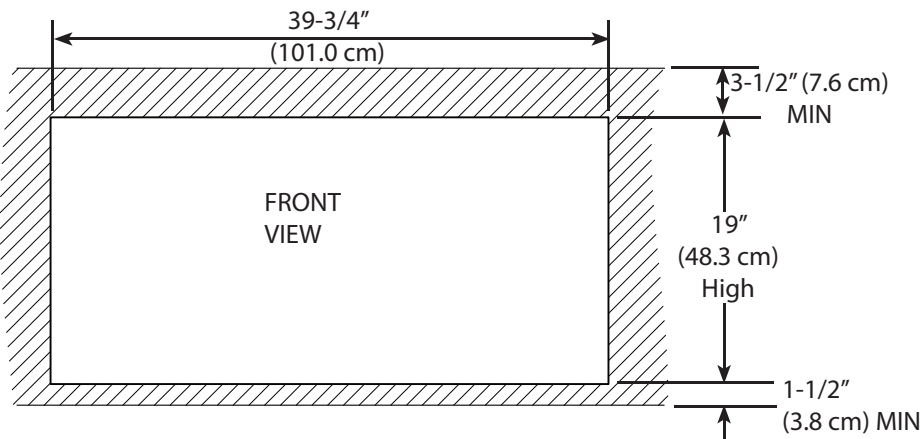

VOADD5301 - 30" DOOR

Product Dimensions

FRONT VIEW

SIDE VIEW

SIDE VIEW

VOADDR5301 - 30" DOOR / DRAWERS

Product Dimensions

Cutout Dimensions

VOADD5361 - 36" DOOR

Product Dimensions

FRONT VIEW

SIDE VIEW

Cutout Dimensions

SIDE VIEW

VOADDR5361 - 36" DOOR / DRAWER

Product Dimensions

Cutout Dimensions

VOADD5421 - 42" DOOR

Product Dimensions

FRONT VIEW

SIDE VIEW

Cutout Dimensions

SIDE VIEW

VOADDR5421 - 42" DOOR / DRAWERS

Product Dimensions

Cutout Dimensions

HANDLE INSTALLATION - ALL MODELS

Viking Range, LLC
111 Front Street
Greenwood, Mississippi 38930 USA
(662) 455-1200

For product information,
call 1-888-(845-4641)
or visit our web site at vikingrange.com