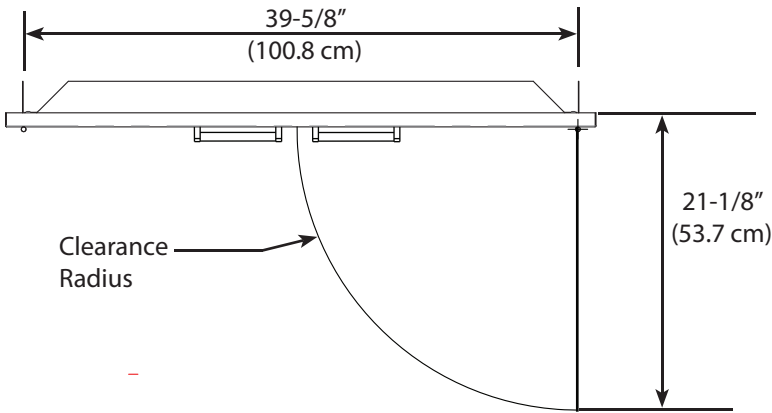

VOADD5301 - 30" DOOR

Product Dimensions

FRONT VIEW

SIDE VIEW

SIDE VIEW

VOADDR5301 - 30" DOOR / DRAWERS

Product Dimensions

Cutout Dimensions

VOADD5361 - 36" DOOR

Product Dimensions

FRONT VIEW

SIDE VIEW

Cutout Dimensions

SIDE VIEW

VOADDR5361 - 36" DOOR / DRAWER

Product Dimensions

Cutout Dimensions

VOADD5421 - 42" DOOR

Product Dimensions

FRONT VIEW

SIDE VIEW

Cutout Dimensions

SIDE VIEW

VOADDR5421 - 42" DOOR / DRAWERS

Product Dimensions

Cutout Dimensions

HANDLE INSTALLATION - ALL MODELS

Viking Range, LLC
111 Front Street
Greenwood, Mississippi 38930 USA
(662) 455-1200

For product information,
call 1-888-(845-4641)
or visit our web site at vikingrange.com