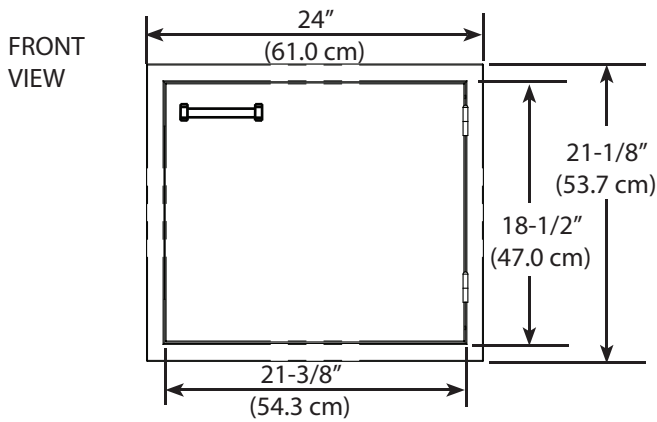

Product Dimensions

Cutout Dimensions

VODRD5191 - 19" DRAWERS

Product Dimensions

Cutout Dimensions

VOADS5241 - 24" DOOR

Product Dimensions

Cutout Dimensions

VOADD5301 - 30" DOOR

Product Dimensions

FRONT VIEW

SIDE VIEW

SIDE VIEW

VOADDR5301 - 30" DOOR / DRAWERS

Product Dimensions

Cutout Dimensions

VOADD5361 - 36" DOOR

Product Dimensions

FRONT VIEW

SIDE VIEW

Cutout Dimensions

SIDE VIEW

VOADDR5361 - 36" DOOR / DRAWER

Product Dimensions

Cutout Dimensions

VOADD5421 - 42" DOOR

Product Dimensions

FRONT VIEW

SIDE VIEW

Cutout Dimensions

SIDE VIEW

VOADDR5421 - 42" DOOR / DRAWERS