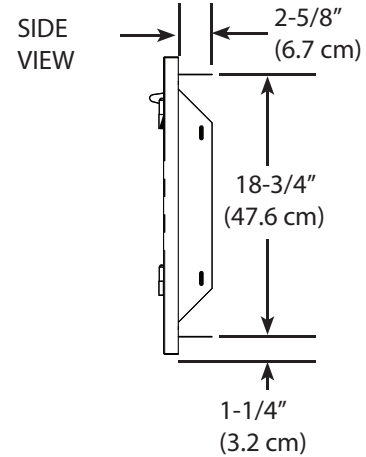

Product Dimensions

Cutout Dimensions

VODRD5191 - 19" DRAWERS

Product Dimensions

Cutout Dimensions

VOADS5241 - 24" DOOR

Product Dimensions

Cutout Dimensions

VOADD5301 - 30" DOOR

Product Dimensions

FRONT VIEW

SIDE VIEW

SIDE VIEW

VOADDR5301 - 30" DOOR / DRAWERS

Product Dimensions

Cutout Dimensions

VOADD5361 - 36" DOOR

Product Dimensions

FRONT VIEW

SIDE VIEW

Cutout Dimensions

SIDE VIEW

VOADDR5361 - 36" DOOR / DRAWER

Product Dimensions

Cutout Dimensions

VOADD5421 - 42" DOOR

Product Dimensions

FRONT VIEW

SIDE VIEW

Cutout Dimensions

SIDE VIEW

VOADDR5421 - 42" DOOR / DRAWERS