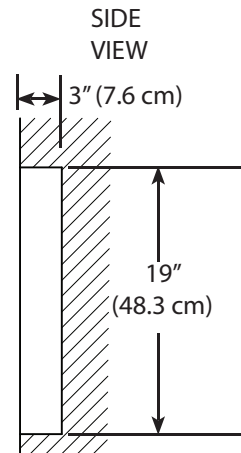

Product Dimensions

Cutout Dimensions

VODRD5191 - 19" DRAWERS

Product Dimensions

Cutout Dimensions

VOADS5241 - 24" DOOR

Product Dimensions

Cutout Dimensions

VOADD5301 - 30" DOOR

Product Dimensions

FRONT VIEW

SIDE VIEW

SIDE VIEW

VOADDR5301 - 30" DOOR / DRAWERS

Product Dimensions

Cutout Dimensions

VOADD5361 - 36" DOOR

Product Dimensions

FRONT VIEW

SIDE VIEW

Cutout Dimensions

SIDE VIEW

VOADDR5361 - 36" DOOR / DRAWER

Product Dimensions

Cutout Dimensions

VOADD5421 - 42" DOOR

Product Dimensions

FRONT VIEW

SIDE VIEW

Cutout Dimensions

SIDE VIEW

VOADDR5421 - 42" DOOR / DRAWERS