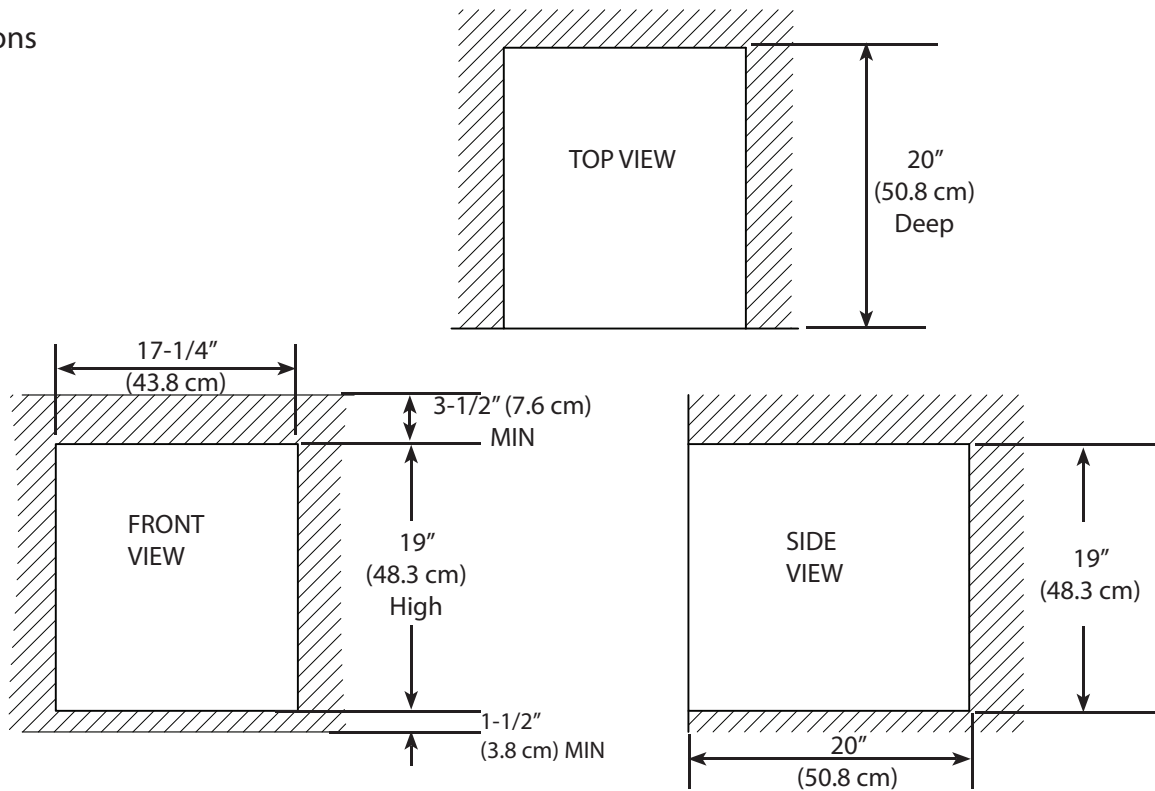

Product Dimensions

Cutout Dimensions

VODRD5191 - 19" DRAWERS

Product Dimensions

Cutout Dimensions

VOADS5241 - 24" DOOR

Product Dimensions

Cutout Dimensions

VOADD5301 - 30" DOOR

Product Dimensions

FRONT VIEW

SIDE VIEW

SIDE VIEW

VOADDR5301 - 30" DOOR / DRAWERS

Product Dimensions

Cutout Dimensions

VOADD5361 - 36" DOOR

Product Dimensions

FRONT VIEW

SIDE VIEW

Cutout Dimensions

SIDE VIEW

VOADDR5361 - 36" DOOR / DRAWER

Product Dimensions

Cutout Dimensions

VOADD5421 - 42" DOOR

Product Dimensions

FRONT VIEW

SIDE VIEW

Cutout Dimensions

SIDE VIEW

VOADDR5421 - 42" DOOR / DRAWERS