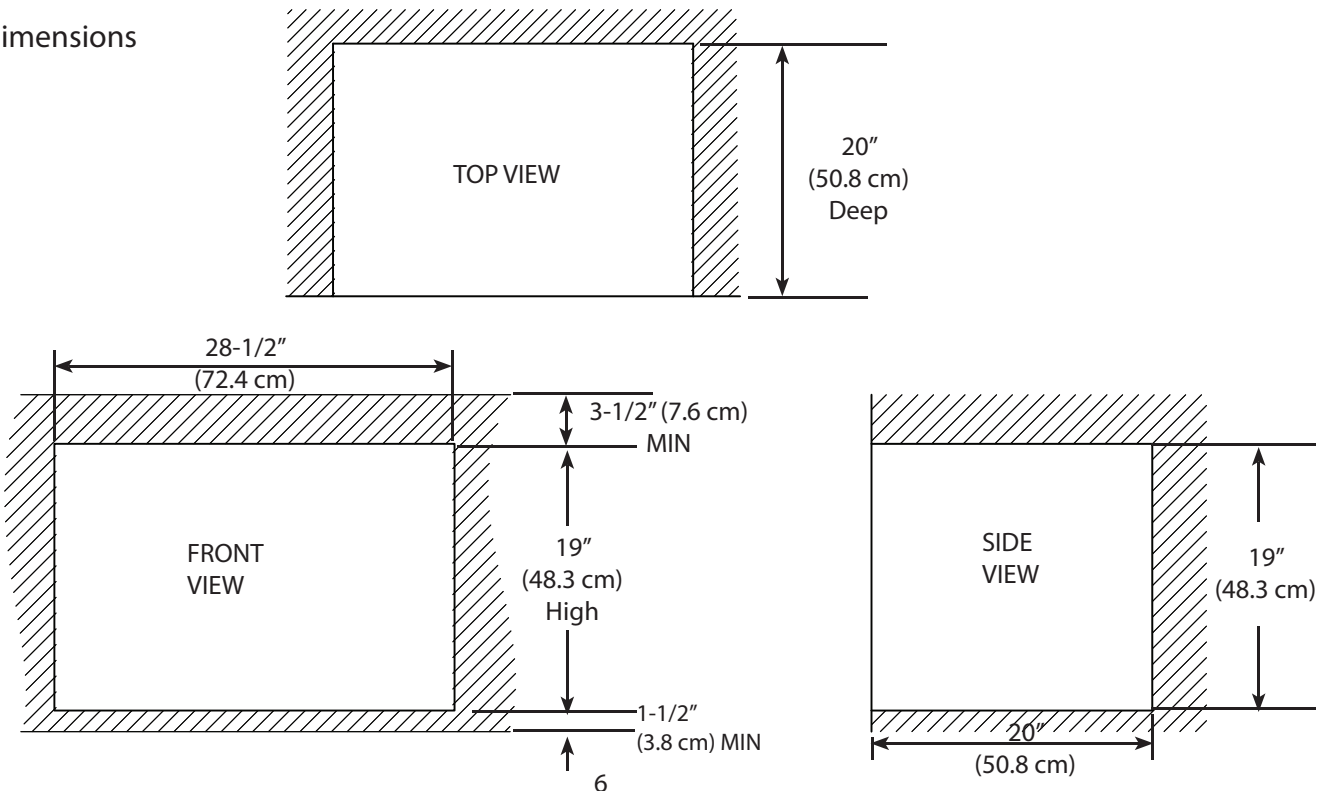

Product Dimensions

Cutout Dimensions

VODRD5191 - 19" DRAWERS

Product Dimensions

Cutout Dimensions

VOADS5241 - 24" DOOR

Product Dimensions

Cutout Dimensions

VOADD5301 - 30" DOOR

Product Dimensions

FRONT VIEW

SIDE VIEW

SIDE VIEW

VOADDR5301 - 30" DOOR / DRAWERS

Product Dimensions

Cutout Dimensions

VOADD5361 - 36" DOOR

Product Dimensions

FRONT VIEW

SIDE VIEW

Cutout Dimensions

SIDE VIEW

VOADDR5361 - 36" DOOR / DRAWER

Product Dimensions

Cutout Dimensions

VOADD5421 - 42" DOOR

Product Dimensions

FRONT VIEW

SIDE VIEW

Cutout Dimensions

SIDE VIEW

VOADDR5421 - 42" DOOR / DRAWERS