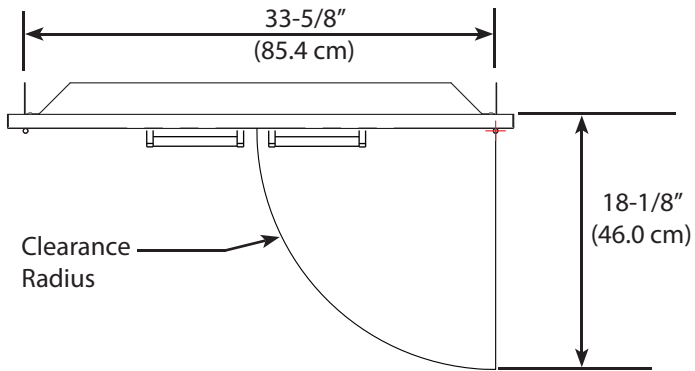

Product Dimensions

Cutout Dimensions

VODRD5191 - 19" DRAWERS

Product Dimensions

Cutout Dimensions

VOADS5241 - 24" DOOR

Product Dimensions

Cutout Dimensions

VOADD5301 - 30" DOOR

Product Dimensions

FRONT VIEW

SIDE VIEW

SIDE VIEW

VOADDR5301 - 30" DOOR / DRAWERS

Product Dimensions

Cutout Dimensions

VOADD5361 - 36" DOOR

Product Dimensions

FRONT VIEW

SIDE VIEW

Cutout Dimensions

SIDE VIEW

VOADDR5361 - 36" DOOR / DRAWER

Product Dimensions

Cutout Dimensions

VOADD5421 - 42" DOOR

Product Dimensions

FRONT VIEW

SIDE VIEW

Cutout Dimensions

SIDE VIEW

VOADDR5421 - 42" DOOR / DRAWERS