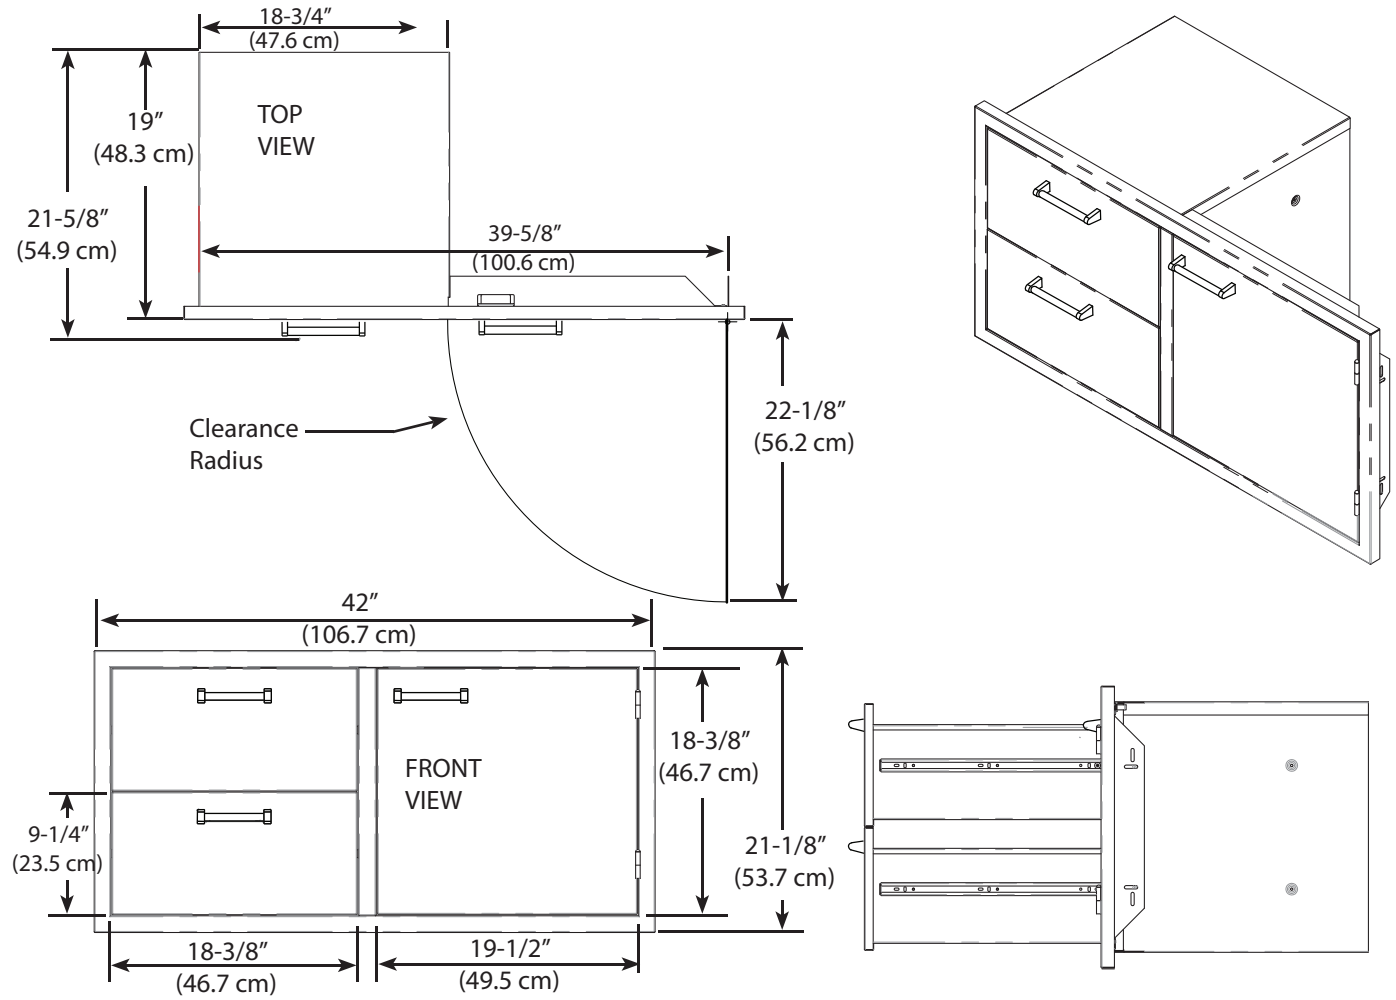

VOADD5301 - 30" DOOR

Product Dimensions

FRONT VIEW

SIDE VIEW

SIDE VIEW

VOADDR5301 - 30" DOOR / DRAWERS

Product Dimensions

Cutout Dimensions

VOADD5361 - 36" DOOR

Product Dimensions

FRONT VIEW

SIDE VIEW

Cutout Dimensions

SIDE VIEW

VOADDR5361 - 36" DOOR / DRAWER

Product Dimensions

Cutout Dimensions

VOADD5421 - 42" DOOR

Product Dimensions

FRONT VIEW

SIDE VIEW

Cutout Dimensions

SIDE VIEW

VOADDR5421 - 42" DOOR / DRAWERS

Product Dimensions

Cutout Dimensions

HANDLE INSTALLATION - ALL MODELS

Viking Range, LLC
111 Front Street
Greenwood, Mississippi 38930 USA
(662) 455-1200

For product information,
call 1-888-(845-4641)
or visit our web site at vikingrange.com