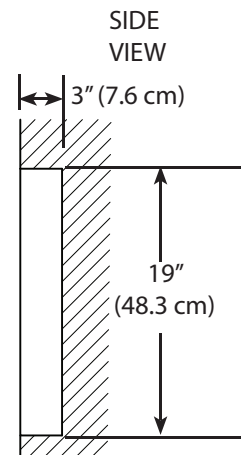

Product Dimensions

Cutout Dimensions

VODRD5191 - 19" DRAWERS

Product Dimensions

Cutout Dimensions

VOADS5241 - 24" DOOR

Product Dimensions

Cutout Dimensions

VOADD5301 - 30" DOOR

Product Dimensions

FRONT VIEW

SIDE VIEW

SIDE VIEW

VOADDR5301 - 30" DOOR / DRAWERS

Product Dimensions

Cutout Dimensions

VOADD5361 - 36" DOOR

Product Dimensions

FRONT VIEW

SIDE VIEW

Cutout Dimensions

SIDE VIEW

VOADDR5361 - 36" DOOR / DRAWER

Product Dimensions

Cutout Dimensions

VOADD5421 - 42" DOOR

Product Dimensions

FRONT VIEW

SIDE VIEW

Cutout Dimensions

SIDE VIEW

VOADDR5421 - 42" DOOR / DRAWERS