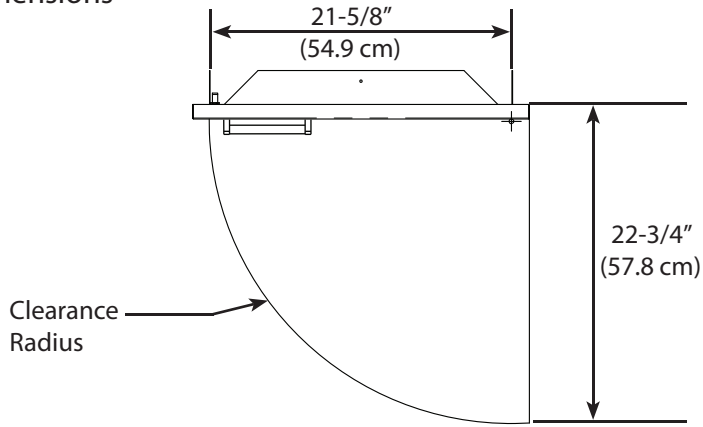

Product Dimensions

Cutout Dimensions

VODRD5191 - 19" DRAWERS

Product Dimensions

Cutout Dimensions

VOADS5241 - 24" DOOR

Product Dimensions

Cutout Dimensions

VOADD5301 - 30" DOOR

Product Dimensions

FRONT VIEW

SIDE VIEW

SIDE VIEW

VOADDR5301 - 30" DOOR / DRAWERS

Product Dimensions

Cutout Dimensions

VOADD5361 - 36" DOOR

Product Dimensions

FRONT VIEW

SIDE VIEW

Cutout Dimensions

SIDE VIEW

VOADDR5361 - 36" DOOR / DRAWER

Product Dimensions

Cutout Dimensions

VOADD5421 - 42" DOOR

Product Dimensions

FRONT VIEW

SIDE VIEW

Cutout Dimensions

SIDE VIEW

VOADDR5421 - 42" DOOR / DRAWERS