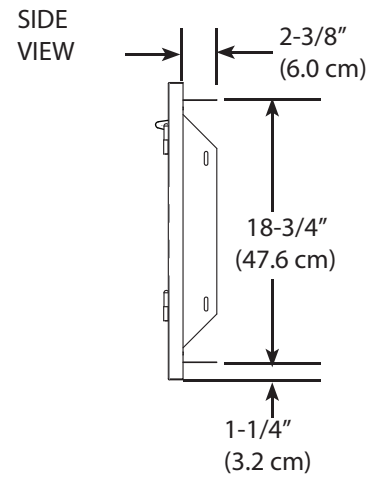

Product Dimensions

Cutout Dimensions

VODRD5191 - 19" DRAWERS

Product Dimensions

Cutout Dimensions

VOADS5241 - 24" DOOR

Product Dimensions

Cutout Dimensions

VOADD5301 - 30" DOOR

Product Dimensions

FRONT VIEW

SIDE VIEW

SIDE VIEW

VOADDR5301 - 30" DOOR / DRAWERS

Product Dimensions

Cutout Dimensions

VOADD5361 - 36" DOOR

Product Dimensions

FRONT VIEW

SIDE VIEW

Cutout Dimensions

SIDE VIEW

VOADDR5361 - 36" DOOR / DRAWER

Product Dimensions

Cutout Dimensions

VOADD5421 - 42" DOOR

Product Dimensions

FRONT VIEW

SIDE VIEW

Cutout Dimensions

SIDE VIEW

VOADDR5421 - 42" DOOR / DRAWERS