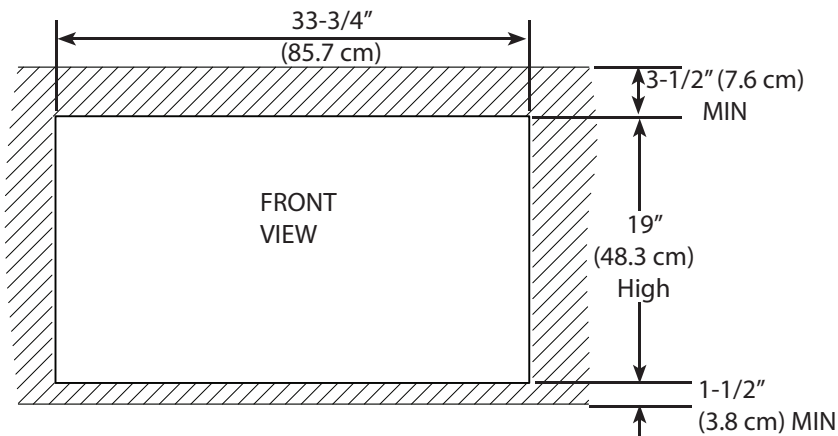

VOADD5301 - 30" DOOR

Product Dimensions

FRONT VIEW

SIDE VIEW

SIDE VIEW

VOADDR5301 - 30" DOOR / DRAWERS

Product Dimensions

Cutout Dimensions

VOADD5361 - 36" DOOR

Product Dimensions

FRONT VIEW

SIDE VIEW

Cutout Dimensions

SIDE VIEW

VOADDR5361 - 36" DOOR / DRAWER

Product Dimensions

Cutout Dimensions

VOADD5421 - 42" DOOR

Product Dimensions

FRONT VIEW

SIDE VIEW

Cutout Dimensions

SIDE VIEW

VOADDR5421 - 42" DOOR / DRAWERS

Product Dimensions

Cutout Dimensions

HANDLE INSTALLATION - ALL MODELS

Viking Range, LLC
111 Front Street
Greenwood, Mississippi 38930 USA
(662) 455-1200

For product information,
call 1-888-(845-4641)
or visit our web site at vikingrange.com