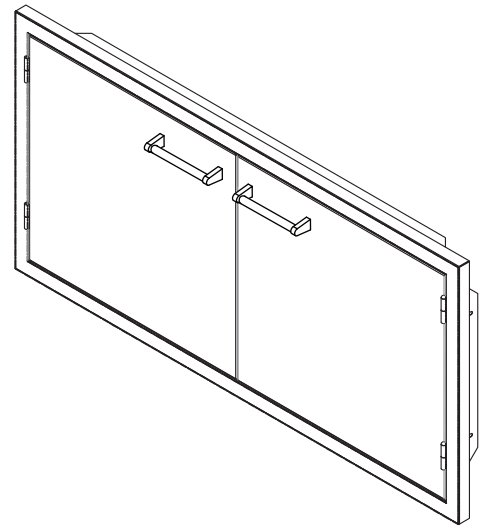

VOADD5301 - 30" DOOR

Product Dimensions

FRONT VIEW

SIDE VIEW

SIDE VIEW

VOADDR5301 - 30" DOOR / DRAWERS

Product Dimensions

Cutout Dimensions

VOADD5361 - 36" DOOR

Product Dimensions

FRONT VIEW

SIDE VIEW

Cutout Dimensions

SIDE VIEW

VOADDR5361 - 36" DOOR / DRAWER

Product Dimensions

Cutout Dimensions

VOADD5421 - 42" DOOR

Product Dimensions

FRONT VIEW

SIDE VIEW

Cutout Dimensions

SIDE VIEW

VOADDR5421 - 42" DOOR / DRAWERS