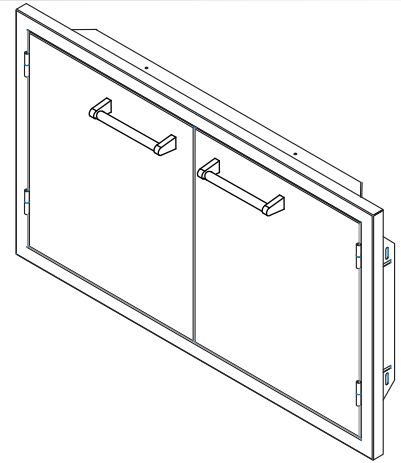

Product Dimensions

Cutout Dimensions

VODRD5191 - 19" DRAWERS

Product Dimensions

Cutout Dimensions

VOADS5241 - 24" DOOR

Product Dimensions

Cutout Dimensions

VOADD5301 - 30" DOOR

Product Dimensions

FRONT VIEW

SIDE VIEW

SIDE VIEW

VOADDR5301 - 30" DOOR / DRAWERS

Product Dimensions

Cutout Dimensions

VOADD5361 - 36" DOOR

Product Dimensions

FRONT VIEW

SIDE VIEW

Cutout Dimensions

SIDE VIEW

VOADDR5361 - 36" DOOR / DRAWER

Product Dimensions

Cutout Dimensions

VOADD5421 - 42" DOOR

Product Dimensions

FRONT VIEW

SIDE VIEW

Cutout Dimensions

SIDE VIEW

VOADDR5421 - 42" DOOR / DRAWERS