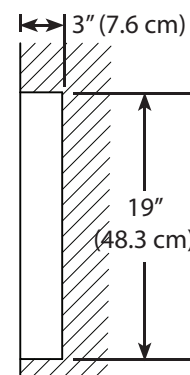

VOADD5301 - 30" DOOR

Product Dimensions

FRONT VIEW

SIDE VIEW

SIDE VIEW

VOADDR5301 - 30" DOOR / DRAWERS

Product Dimensions

Cutout Dimensions

VOADD5361 - 36" DOOR

Product Dimensions

FRONT VIEW

SIDE VIEW

Cutout Dimensions

SIDE VIEW

VOADDR5361 - 36" DOOR / DRAWER

Product Dimensions

Cutout Dimensions

VOADD5421 - 42" DOOR

Product Dimensions

FRONT VIEW

SIDE VIEW

Cutout Dimensions

SIDE VIEW

VOADDR5421 - 42" DOOR / DRAWERS

Product Dimensions

Cutout Dimensions

HANDLE INSTALLATION - ALL MODELS

Viking Range, LLC
111 Front Street
Greenwood, Mississippi 38930 USA
(662) 455-1200

For product information,
call 1-888-(845-4641)
or visit our web site at vikingrange.com