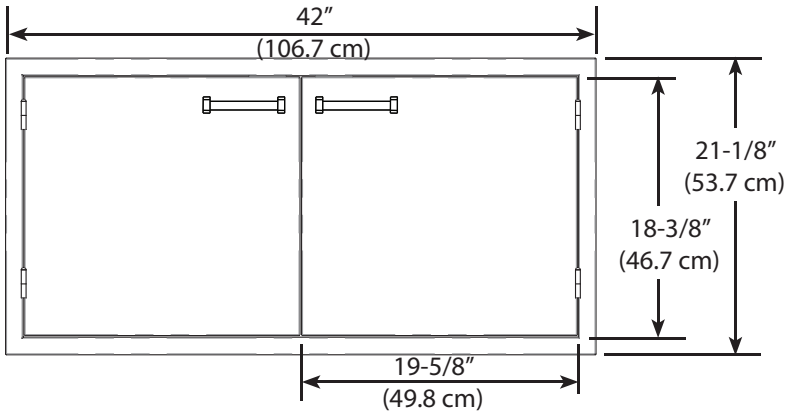

VOADD5301 - 30" DOOR

Product Dimensions

FRONT VIEW

SIDE VIEW

SIDE VIEW

VOADDR5301 - 30" DOOR / DRAWERS

Product Dimensions

Cutout Dimensions

VOADD5361 - 36" DOOR

Product Dimensions

FRONT VIEW

SIDE VIEW

Cutout Dimensions

SIDE VIEW

VOADDR5361 - 36" DOOR / DRAWER

Product Dimensions

Cutout Dimensions

VOADD5421 - 42" DOOR

Product Dimensions

FRONT VIEW

SIDE VIEW

Cutout Dimensions

SIDE VIEW

VOADDR5421 - 42" DOOR / DRAWERS

Product Dimensions

Cutout Dimensions

HANDLE INSTALLATION - ALL MODELS

Viking Range, LLC
111 Front Street
Greenwood, Mississippi 38930 USA
(662) 455-1200

For product information,
call 1-888-(845-4641)
or visit our web site at vikingrange.com