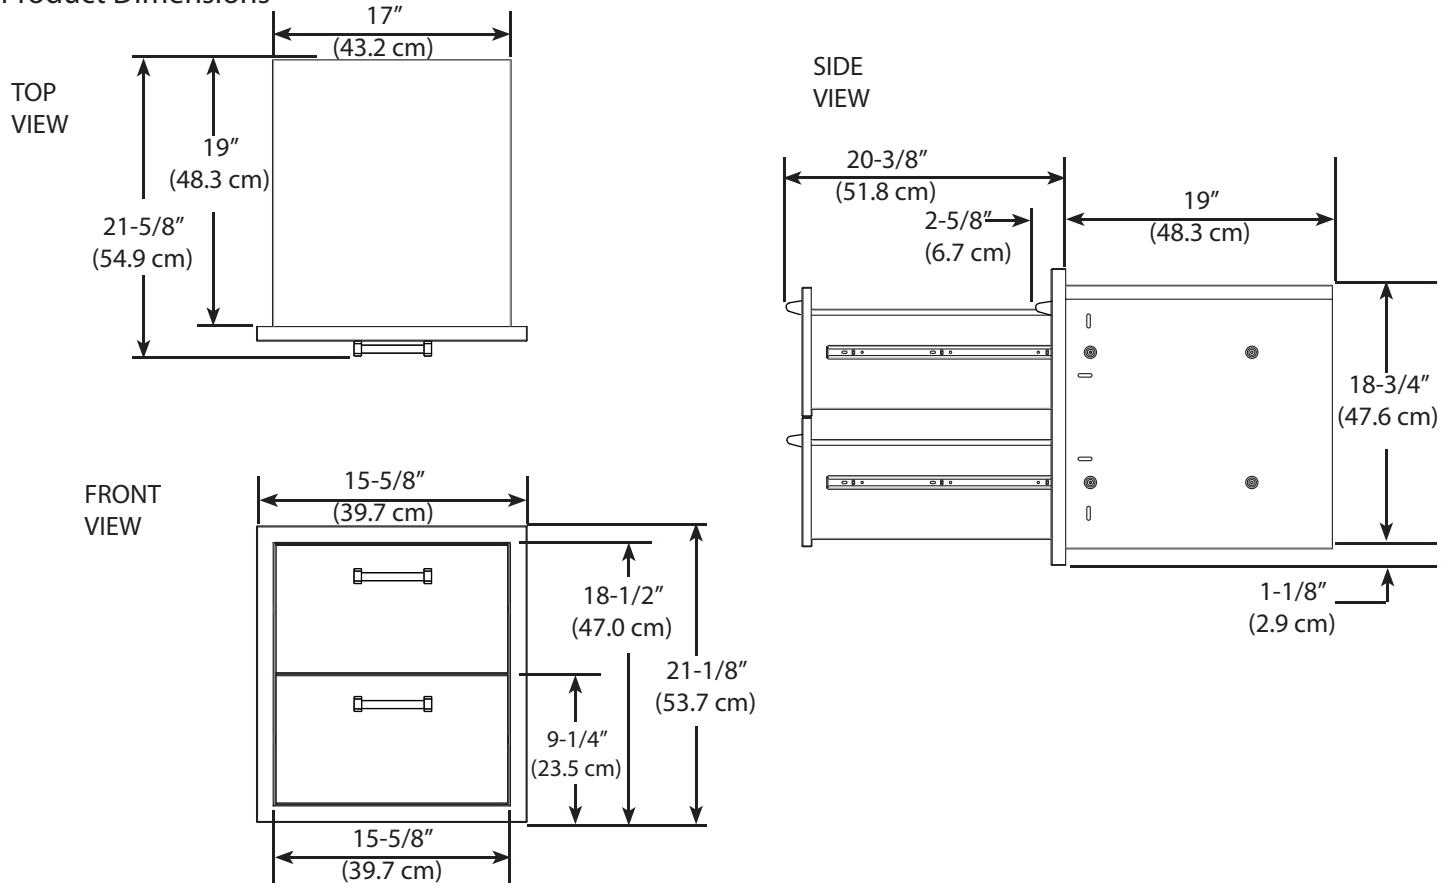

Product Dimensions

Cutout Dimensions

VODRD5191 - 19" DRAWERS

Product Dimensions

Cutout Dimensions

VOADS5241 - 24" DOOR

Product Dimensions

Cutout Dimensions

VOADD5301 - 30" DOOR

Product Dimensions

FRONT VIEW

SIDE VIEW

SIDE VIEW

VOADDR5301 - 30" DOOR / DRAWERS

Product Dimensions

Cutout Dimensions

VOADD5361 - 36" DOOR

Product Dimensions

FRONT VIEW

SIDE VIEW

Cutout Dimensions

SIDE VIEW

VOADDR5361 - 36" DOOR / DRAWER

Product Dimensions

Cutout Dimensions

VOADD5421 - 42" DOOR

Product Dimensions

FRONT VIEW

SIDE VIEW

Cutout Dimensions

SIDE VIEW

VOADDR5421 - 42" DOOR / DRAWERS