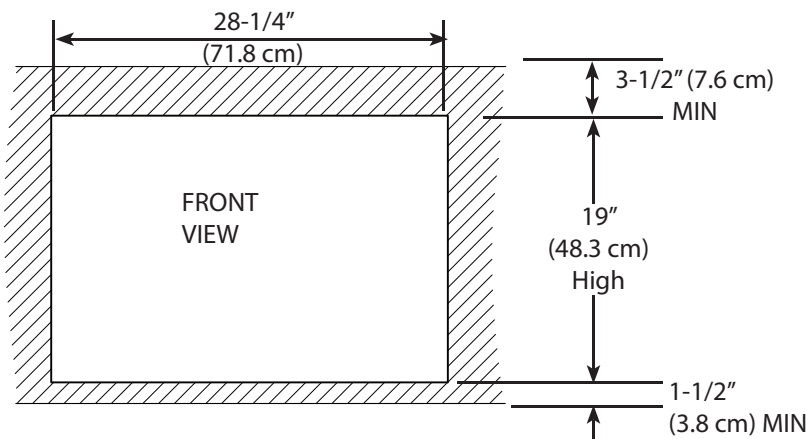

Product Dimensions

Cutout Dimensions

VODRD5191 - 19" DRAWERS

Product Dimensions

Cutout Dimensions

VOADS5241 - 24" DOOR

Product Dimensions

Cutout Dimensions

VOADD5301 - 30" DOOR

Product Dimensions

FRONT VIEW

SIDE VIEW

SIDE VIEW

VOADDR5301 - 30" DOOR / DRAWERS

Product Dimensions

Cutout Dimensions

VOADD5361 - 36" DOOR

Product Dimensions

FRONT VIEW

SIDE VIEW

Cutout Dimensions

SIDE VIEW

VOADDR5361 - 36" DOOR / DRAWER

Product Dimensions

Cutout Dimensions

VOADD5421 - 42" DOOR

Product Dimensions

FRONT VIEW

SIDE VIEW

Cutout Dimensions

SIDE VIEW

VOADDR5421 - 42" DOOR / DRAWERS