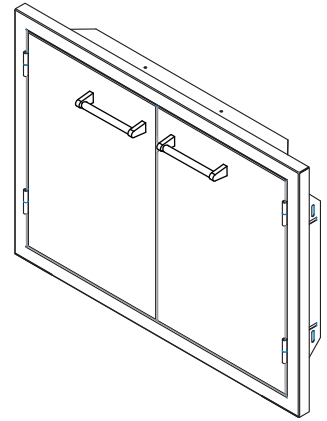

Product Dimensions

Cutout Dimensions

VODRD5191 - 19" DRAWERS

Product Dimensions

Cutout Dimensions

VOADS5241 - 24" DOOR

Product Dimensions

Cutout Dimensions

VOADD5301 - 30" DOOR

Product Dimensions

FRONT VIEW

SIDE VIEW

SIDE VIEW

VOADDR5301 - 30" DOOR / DRAWERS

Product Dimensions

Cutout Dimensions

VOADD5361 - 36" DOOR

Product Dimensions

FRONT VIEW

SIDE VIEW

Cutout Dimensions

SIDE VIEW

VOADDR5361 - 36" DOOR / DRAWER

Product Dimensions

Cutout Dimensions

VOADD5421 - 42" DOOR

Product Dimensions

FRONT VIEW

SIDE VIEW

Cutout Dimensions

SIDE VIEW

VOADDR5421 - 42" DOOR / DRAWERS