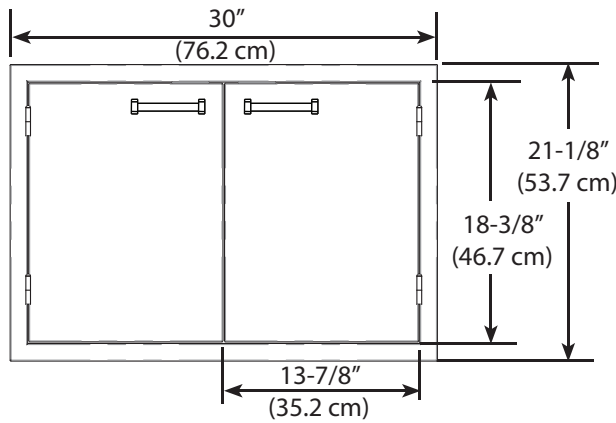

Product Dimensions

Cutout Dimensions

VODRD5191 - 19" DRAWERS

Product Dimensions

Cutout Dimensions

VOADS5241 - 24" DOOR

Product Dimensions

Cutout Dimensions

VOADD5301 - 30" DOOR

Product Dimensions

FRONT VIEW

SIDE VIEW

SIDE VIEW

VOADDR5301 - 30" DOOR / DRAWERS

Product Dimensions

Cutout Dimensions

VOADD5361 - 36" DOOR

Product Dimensions

FRONT VIEW

SIDE VIEW

Cutout Dimensions

SIDE VIEW

VOADDR5361 - 36" DOOR / DRAWER

Product Dimensions

Cutout Dimensions

VOADD5421 - 42" DOOR

Product Dimensions

FRONT VIEW

SIDE VIEW

Cutout Dimensions

SIDE VIEW

VOADDR5421 - 42" DOOR / DRAWERS