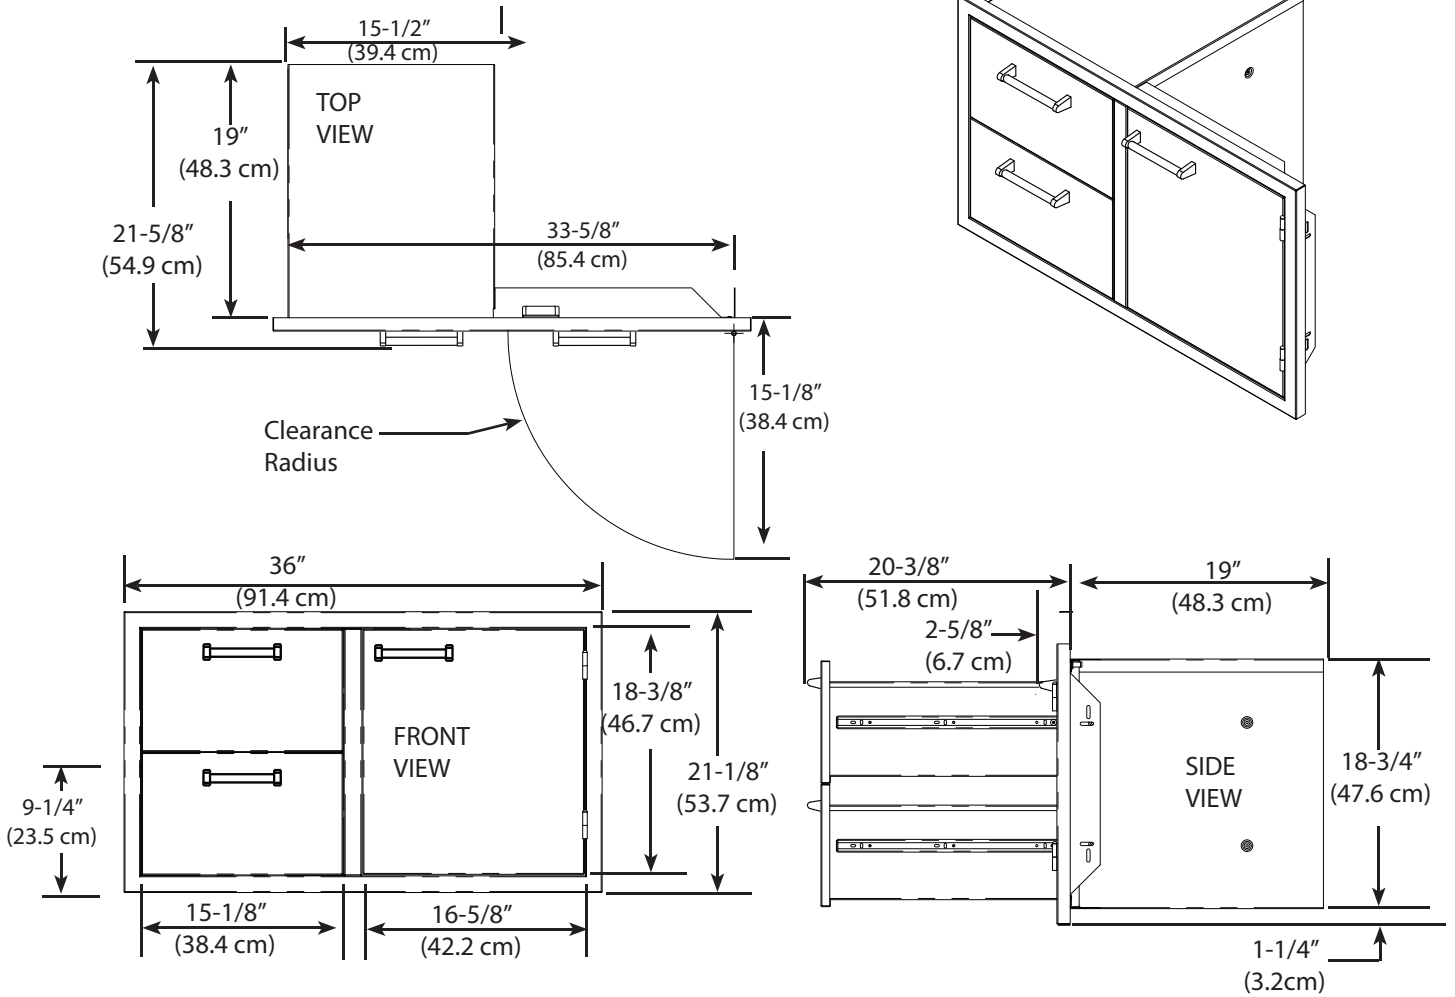

Product Dimensions

Cutout Dimensions

VODRD5191 - 19" DRAWERS

Product Dimensions

Cutout Dimensions

VOADS5241 - 24" DOOR

Product Dimensions

Cutout Dimensions

VOADD5301 - 30" DOOR

Product Dimensions

FRONT VIEW

SIDE VIEW

SIDE VIEW

VOADDR5301 - 30" DOOR / DRAWERS

Product Dimensions

Cutout Dimensions

VOADD5361 - 36" DOOR

Product Dimensions

FRONT VIEW

SIDE VIEW

Cutout Dimensions

SIDE VIEW

VOADDR5361 - 36" DOOR / DRAWER

Product Dimensions

Cutout Dimensions

VOADD5421 - 42" DOOR

Product Dimensions

FRONT VIEW

SIDE VIEW

Cutout Dimensions

SIDE VIEW

VOADDR5421 - 42" DOOR / DRAWERS