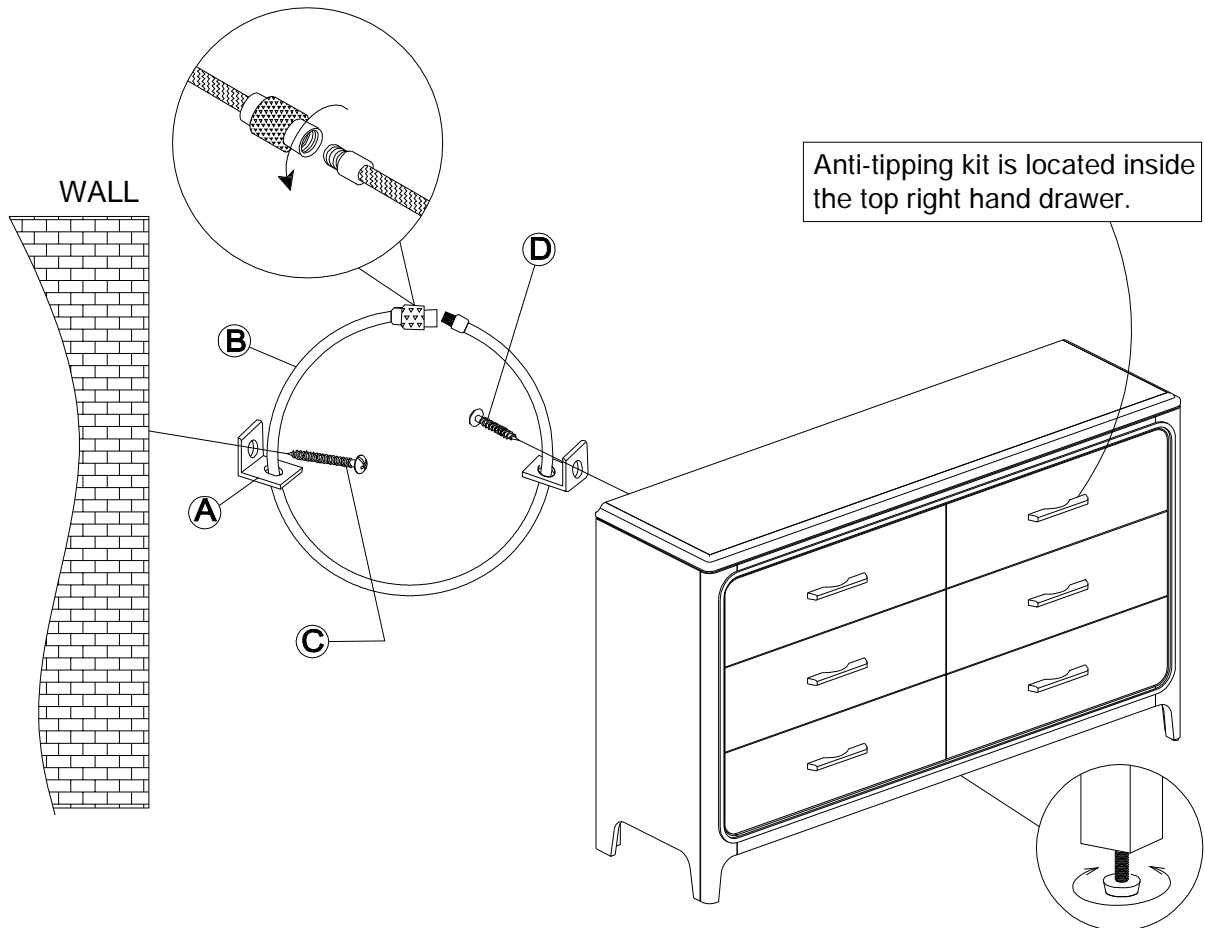

ASSEMBLY INSTRUCTIONS INSTRUCCIONES

B1500-1 DRESSER B1500-1 TOCADOR

PARTS LIST LISTA DE PARTES

1	DRESSER/ TOCADOR		1PC/ PIEZA
----------	-----------------------------	---	-----------------------

ANTI-TIPPING HARDWARE LIST LISTA DE HARDWARE ANTI-TIPPING

A	BRACKET		2PCS/ PIEZAS
B	TIE WRAP		1PC/ PIEZA
C	LONG SCREW #8X2" L		1PC/ PIEZA
D	SHORT SCREW #8x5/8" L		1PC/ PIEZA

THE HARDWARE IS LOCATED
IN THE PACKING ITEMS.

NOTE:
DURING ASSEMBLY DO NOT FULLY
TIGHTEN ANY HARDWARE UNTIL THE
COMPLETE UNIT HAS BEEN ASSEMBLED.