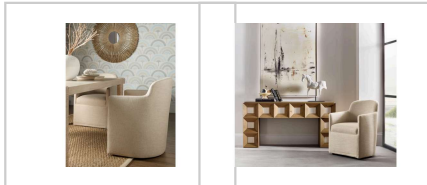

**Style:** Casual

**Features:** Casters

**Brand:** Hooker Furniture

**Product Description:** The Izabela Upholstered Arm Chair in Artisan Barley from the Commerce & Market collection combines comfort with contemporary design.

Upholstered in a performance fabric with a mix of polyester, viscose, and linen, this chair features a full fabric covering on the seat, back, and outer frame. The barrel-style design and casters make it perfect for dining or office spaces, allowing mobility and style. Available in a neutral beige tone, it's designed to blend seamlessly with any decor.

**Collection Features:** Targeting the next generation of furniture buyers, Hooker Furniture unveils the Commerce & Market brand of accent and occasional pieces. Interior designers were front-of-mind when the Hooker Furniture team developed the dynamic palette and flexible applications of pieces within the new brand. The assortment of modern and updated designs presented within the brand include a dynamic variety of materials, styles and color palettes to inject a younger sensibility into the company's portfolio. Commerce & Market consists of pieces for the living room including a variety of accent tables, credenzas, consoles, chests, cabinets, etageres and bar carts. Globally sourced with design inspiration from around the world, the curated designs feature an eclectic assortment of materials including cast metals, bone inlay,