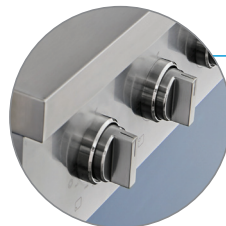

High Efficiency Burners

High efficiency burner technology requires less gas BTUs to achieve a faster boiling time, resulting in energy and time savings.

Front Control Knobs

Bold, heavy-duty metal control knobs and bezels for a professional, commercial-quality appliances look and 20%* more cook space.