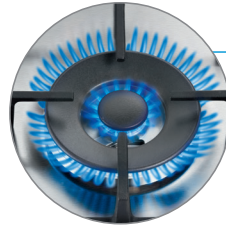

Power and Performance

The four high-efficiency burners on the 30" rangetop and six on the 36" create optimal cooking capabilities. The powerful dual flame ring burner technology goes from a dual flame for faster boiling to one small flame for precise simmering.

Less Clean-Up Time

Dishwasher safe cast iron grates and a porcelain enameled cooking surface makes the clean-up process faster and easier.

Industrial-Style Design

The new gas rangetops merge quality performance features with a trending industrial style to offer consumers more options to fit their design preference.

*USA and CAN only. Text and data rates may apply.

New Industrial-Style Gas Rangetops

Key Features

Dishwasher Safe Grates

With a special enameling process, the heavy-duty continuous surface grates can be easily and quickly cleaned in the dishwasher instead of by hand.

Dual Flame Ring Power Burner

Allows for better heat distribution and more uniform cooking. One burner takes you from a high power dual flame for boiling or searing to one small flame for precise simmering.