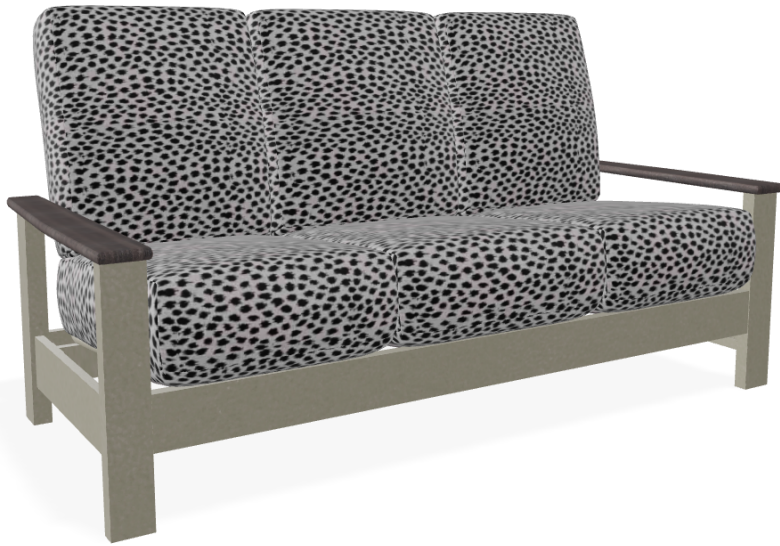

# Telescope

CASUAL FURNITURE USA | 1903

## LEEWARD MGP CUSHION THREE-SEAT SOFA W/ RUSTIC ARMS

### Specifications

<b>Item Number</b>	JX3F693
<b>Frame Type</b>	Marine Grade Polymer
<b>Retail Warranty</b>	15 years
<b>Contract Warranty</b>	3 years
<b>Overall Width</b>	77.5 in
<b>Overall Height</b>	37 in
<b>Overall Depth</b>	36 in
<b>Seat Height</b>	19.5 in
<b>Arm Height</b>	23.5 in
<b>Packaged Weight</b>	118 lbs
<b>Product Weight</b>	96 lbs
<b>Carton Cube</b>	58.5 ft <sup>3</sup>
<b>UPS-able</b>	No
<b>Assembly Required</b>	No
<b>Pack Count</b>	1