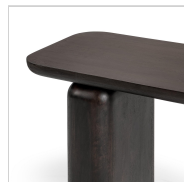

## MILAN CONSOLE TABLE – TRUFFLE ROAST

### DETAILS

Materials: Mango Wood

Individual Product Dimensions: 68.00W x 18.00D x 30.00H