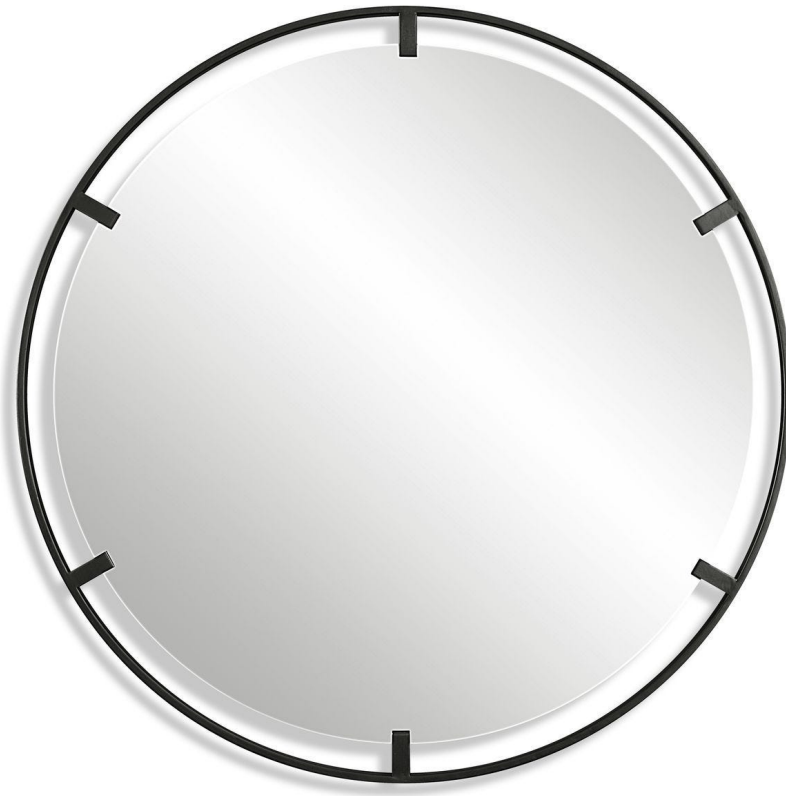

UTTERMOST

Cashel Round Mirror

SKU: 09734

Refined iron frame finished in a sleek satin black, embracing a floating polished edged mirror.

Specifications

Dimensions: 34 W X 34 H X 1 D (in)

Weight: 28 lbs

Ship via: Small Parcel