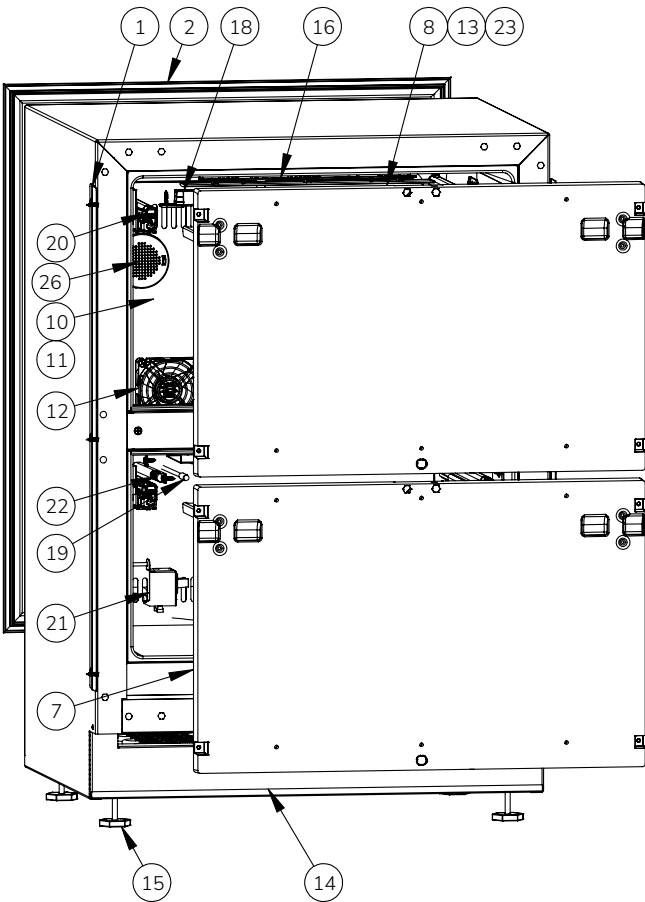

USER GUIDE

Parts

URDR424-IS61A		
Item	Description	Part Number
1	ANTI-TIP BRACKETS, BLACK	90-54215-00
2	BACK PANEL ASSY, 24"	90-54214-00
3	COMPRESSOR ASSY - FMSA4C (115V SERIAL)	90-54214-03
4	CONDENSER ASSY - 24"	90-54215-01
5	CONDENSER FAN ASSY, PX, STANDARD	90-54214-01
6	DRAIN PAN	90-54214-05
7	DRAWER ASSY, 24", INT., BOTTOM, BLK	90-54218-13
8	DRAWER ASSY, 24", INT., TOP, BLK	90-54218-14
9	DRIER FILTER	90-54218-07
10	EVAP COVER 24"	90-54215-02
11	EVAPORATOR, BLACK	90-54215-03
12	FAN, EVAPORATOR ASSEMBLY	90-54218-06
13	GASKET, DRAWER	90-54218-08
14	GRILLE ASY - ADJUSTABLE, 24" BLACK	90-54214-24
15	LEG LEVELERS	90-54158-00
16	LIGHT ASSY LED, VYV	90-54214-16
17	MAIN BOARD	90-54214-02
18	RGB LED ASSY. PX, SHORT	90-54214-15
19	SELCO THERMISTOR-BLACK	90-54214-14
20	SLIDE ASSEMBLY, URDR	90-54218-11
21	SWITCH, LIGHT	90-54218-10
22	THERMISTOR W/COVER-BLACK LOKR224	90-54205-09
23	USER INTERFACE, DRAWER, BLK	90-54218-12
24	WIRE HARNESS ASSY, STD *	90-54214-06
25	WOOD INTEGRATED KIT *	90-54214-26
26	CARBON FILTER ASSEMBLY-UL	90-54224-01

*NOT PICTURED