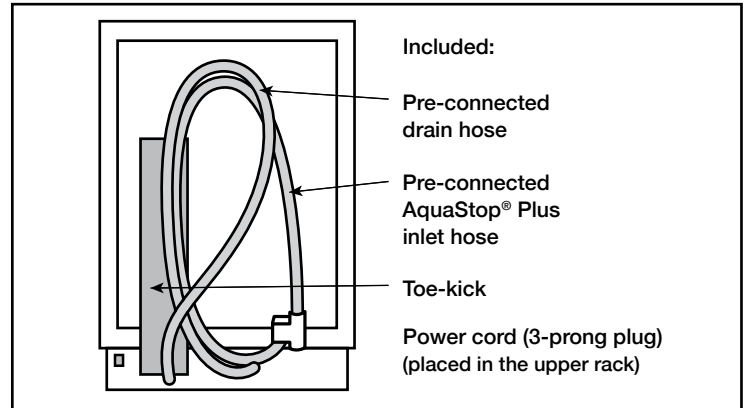

Notes: All height, width and depth dimensions are shown in inches. BSH reserves the absolute and unrestricted right to change product materials and specifications, at any time, without notice. Consult the product's installation instructions for final dimensional data and other details prior to making cutout.

24" Custom Panel Dishwasher

Benchmark Series – Custom Panel SHV89PW73N

BOSCH

Invented for life

Installation Details

Accessories: To purchase Bosch accessories, cleaners & parts please visit www.bosch-home.com/us/store or call 1-800-944-2904 (Mon to Fri 5 am to 6 pm PST, Sat 6 am to 3 pm PST).