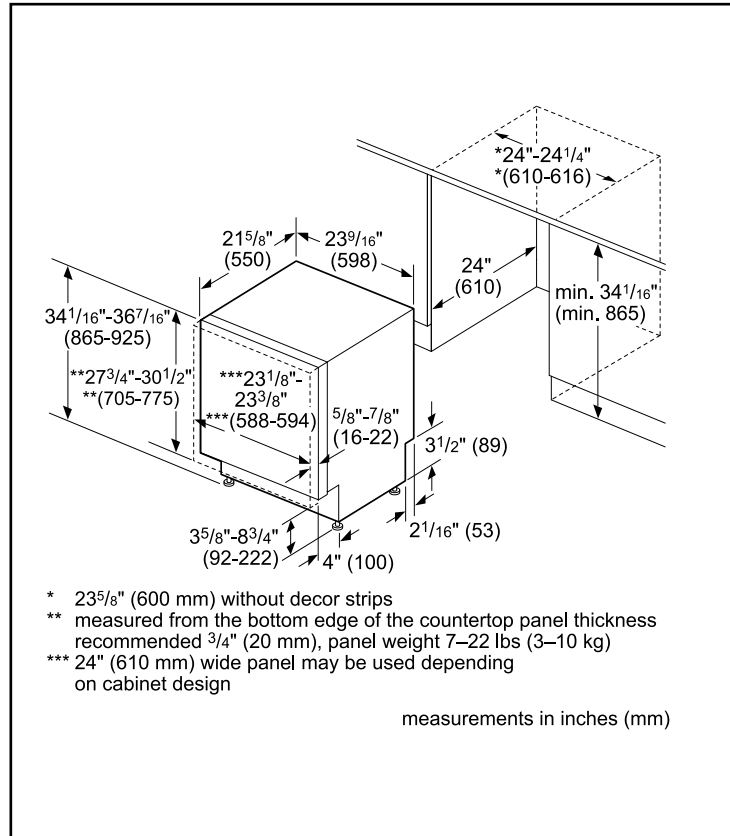

24" Custom Panel Dishwasher

Benchmark Series – Custom Panel SHV89PW73N

BOSCH

Invented for life

Installation Details

Accessories: To purchase Bosch accessories, cleaners & parts please visit www.bosch-home.com/us/store or call 1-800-944-2904 (Mon to Fri 5 am to 6 pm PST, Sat 6 am to 3 pm PST).

Notes: All height, width and depth dimensions are shown in inches. BSH reserves the absolute and unrestricted right to change product materials and specifications, at any time, without notice. Consult the product's installation instructions for final dimensional data and other details prior to making cutout.

Warranties: Please see Use & Care manual or Bosch website for statement of limited warranty.

For more information on our entire line of products, go to www.bosch-home.com/us or call 1-800-944-2904

© BSH Home Appliances Corporation. All rights reserved. Bosch is a registered trademark of Robert Bosch GmbH.