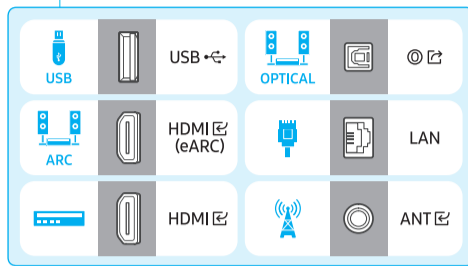

SAMSUNG

Unpacking and Installation Guide

Power Cable

Holder-Cable

Simple User Guide / Remote control guide / Regulatory Guide

Samsung Smart Remote / Battery (AAA) x2

Scan this QR code with your smart phone to see helpful videos.