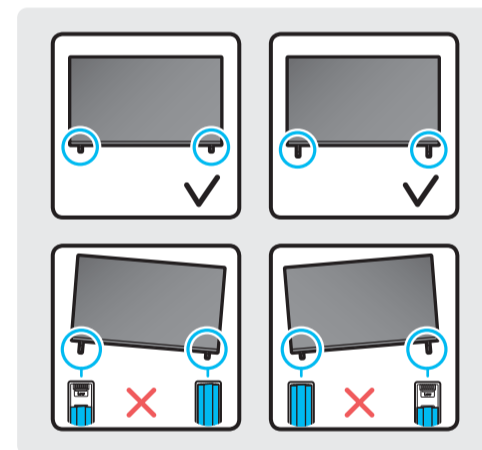

SAMSUNG

Unpacking and Installation Guide

Scan this QR code with your smart phone to see helpful videos.

1

2

3

4