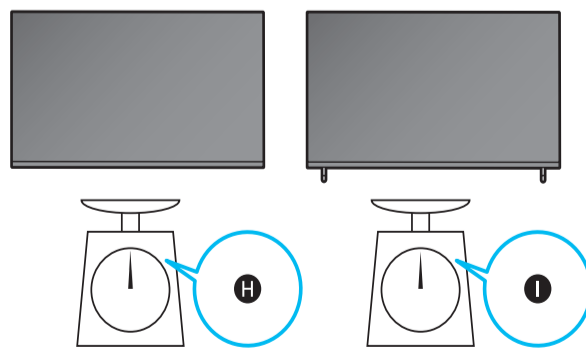

4

B

5

6

7

8

* : 0-9, A-Z

	A	B	C	D	E	F	G	H	I
85QN8*H	74.4 inches (1888.8 mm)	42.6 inches (1083.2 mm)	2.1 inches (52.5 mm)	44.2 inches (1123.0 mm)	45.2 inches (1148.0 mm)	14.5 inches (369.0 mm)	84.5 inches	70.8 lbs (32.1 kg)	72.3 lbs (32.8 kg)

* : 0-9, A-Z

★ : Wall-Mount Bracket

	VESA A x B (mm)	C (mm)	D	E x 4	F (mm)	G (inches)	H (inches)	I (inches)
85QN8*H	600 X 400	18-20	C + ★	M8	1.25	13.2	25.4	13.7