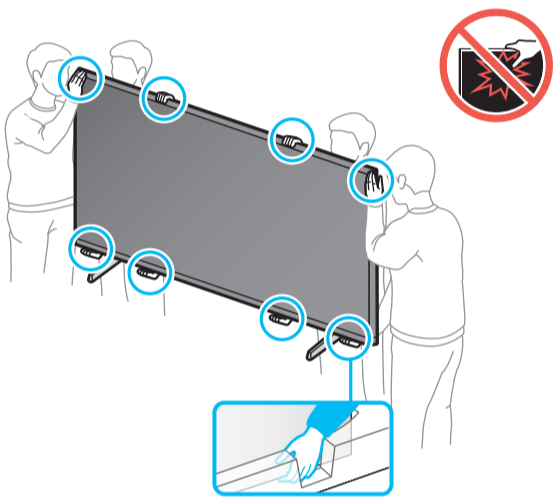

4

B

5

6

7

8

* : 0-9, A-Z

	A	B	C	D	E	F	G	H	I
85QN8*H	74.4 inches (1888.8 mm)	42.6 inches (1083.2 mm)	2.1 inches (52.5 mm)	44.2 inches (1123.0 mm)	45.2 inches (1148.0 mm)	14.5 inches (369.0 mm)	84.5 inches	70.8 lbs (32.1 kg)	72.3 lbs (32.8 kg)

* : 0-9, A-Z

★ : Wall-Mount Bracket

	VESA A x B (mm)	C (mm)	D	E x 4	F (mm)	G (inches)	H (inches)	I (inches)
85QN8*H	600 X 400	18-20	C + ★	M8	1.25	13.2	25.4	13.7