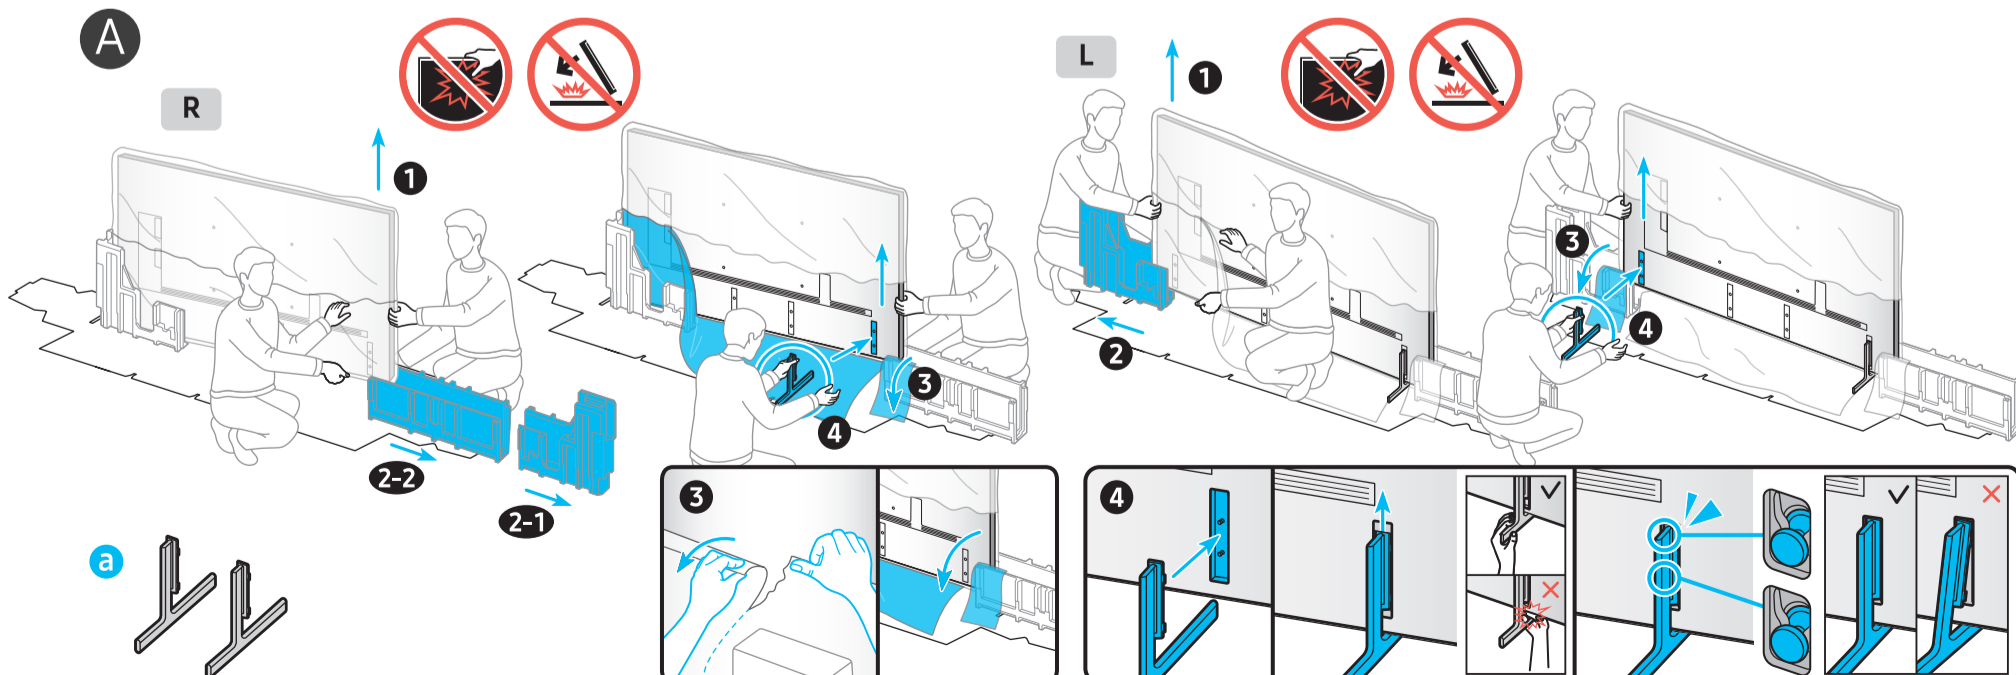

SAMSUNG

Unpacking and Installation Guide

Scan this QR code with your smart phone to see helpful videos.

1

2

3

4