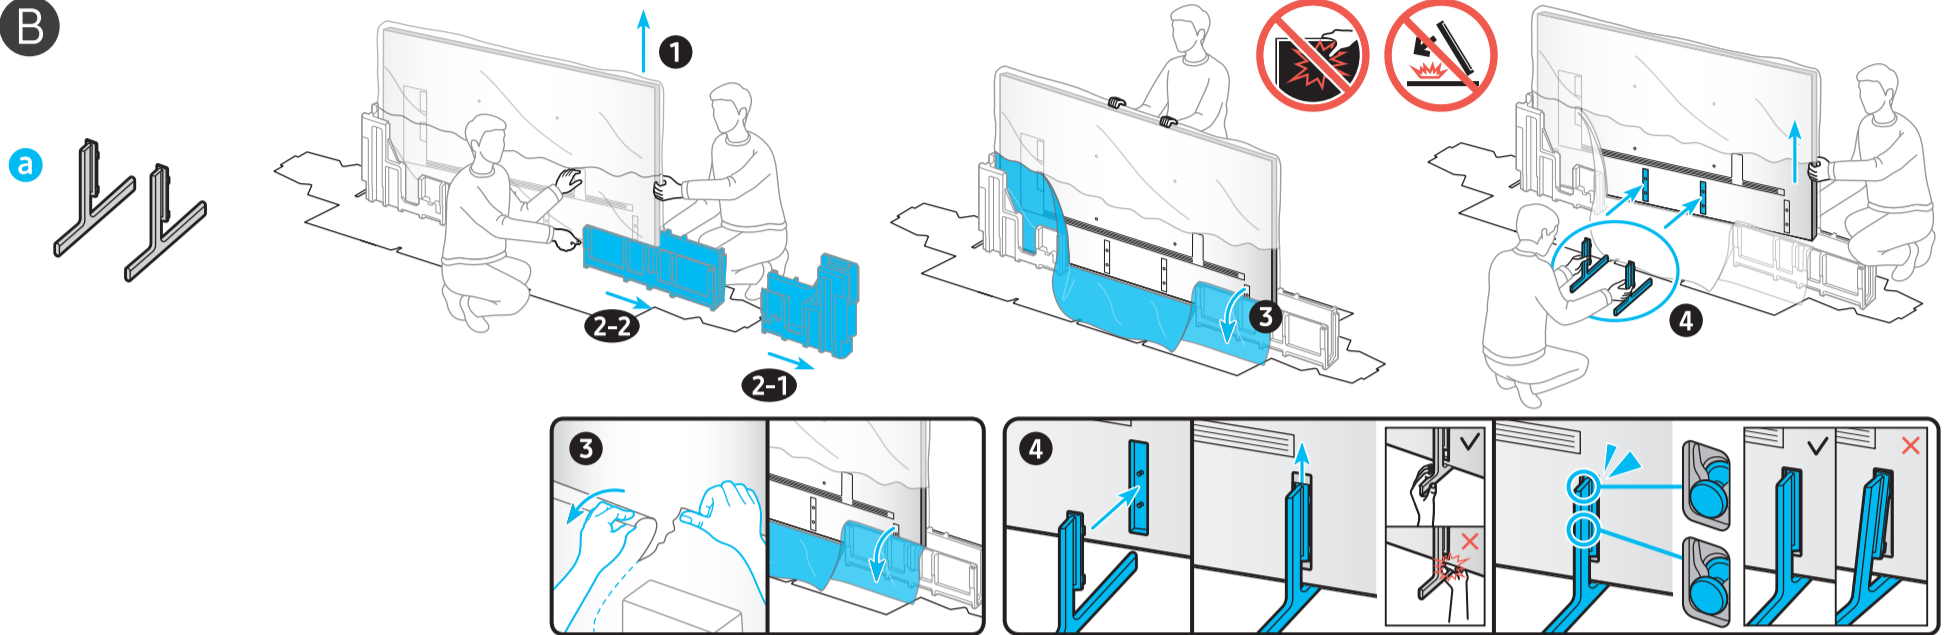

4

B

5

6

7

8

* : 0-9, A-Z

	A	B	C	D	E	F	G	H	I
85QN8*H	74.4 inches (1888.8 mm)	42.6 inches (1083.2 mm)	2.1 inches (52.5 mm)	44.2 inches (1123.0 mm)	45.2 inches (1148.0 mm)	14.5 inches (369.0 mm)	84.5 inches	70.8 lbs (32.1 kg)	72.3 lbs (32.8 kg)

* : 0-9, A-Z

★ : Wall-Mount Bracket

	VESA A x B (mm)	C (mm)	D	E x 4	F (mm)	G (inches)	H (inches)	I (inches)
85QN8*H	600 X 400	18-20	C + ★	M8	1.25	13.2	25.4	13.7