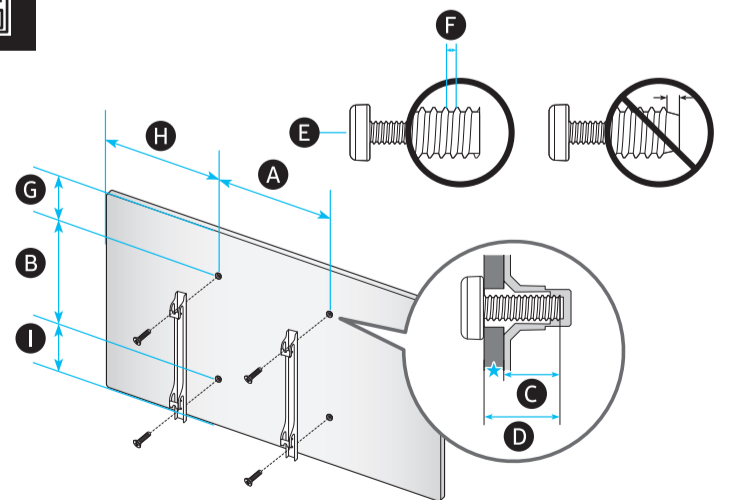

7

8

* : 0-9, A-Z

	A	B	C	D	E	F	G	H	I
85QN8*H	74.4 inches (1888.8 mm)	42.6 inches (1083.2 mm)	2.1 inches (52.5 mm)	44.2 inches (1123.0 mm)	45.2 inches (1148.0 mm)	14.5 inches (369.0 mm)	84.5 inches	70.8 lbs (32.1 kg)	72.3 lbs (32.8 kg)

* : 0-9, A-Z

★ : Wall-Mount Bracket

	VESA A x B (mm)	C (mm)	D	E x 4	F (mm)	G (inches)	H (inches)	I (inches)
85QN8*H	600 X 400	18-20	C + ★	M8	1.25	13.2	25.4	13.7