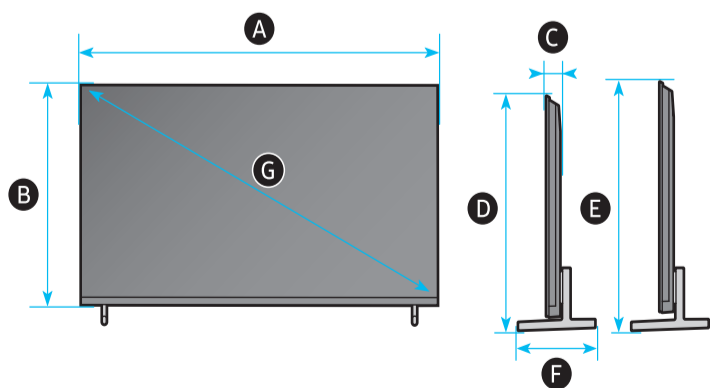

7

8

* : 0-9, A-Z

	A	B	C	D	E	F	G	H	I
85QN8*H	74.4 inches (1888.8 mm)	42.6 inches (1083.2 mm)	2.1 inches (52.5 mm)	44.2 inches (1123.0 mm)	45.2 inches (1148.0 mm)	14.5 inches (369.0 mm)	84.5 inches	70.8 lbs (32.1 kg)	72.3 lbs (32.8 kg)

* : 0-9, A-Z

★ : Wall-Mount Bracket

	VESA A x B (mm)	C (mm)	D	E x 4	F (mm)	G (inches)	H (inches)	I (inches)
85QN8*H	600 X 400	18-20	C + ★	M8	1.25	13.2	25.4	13.7