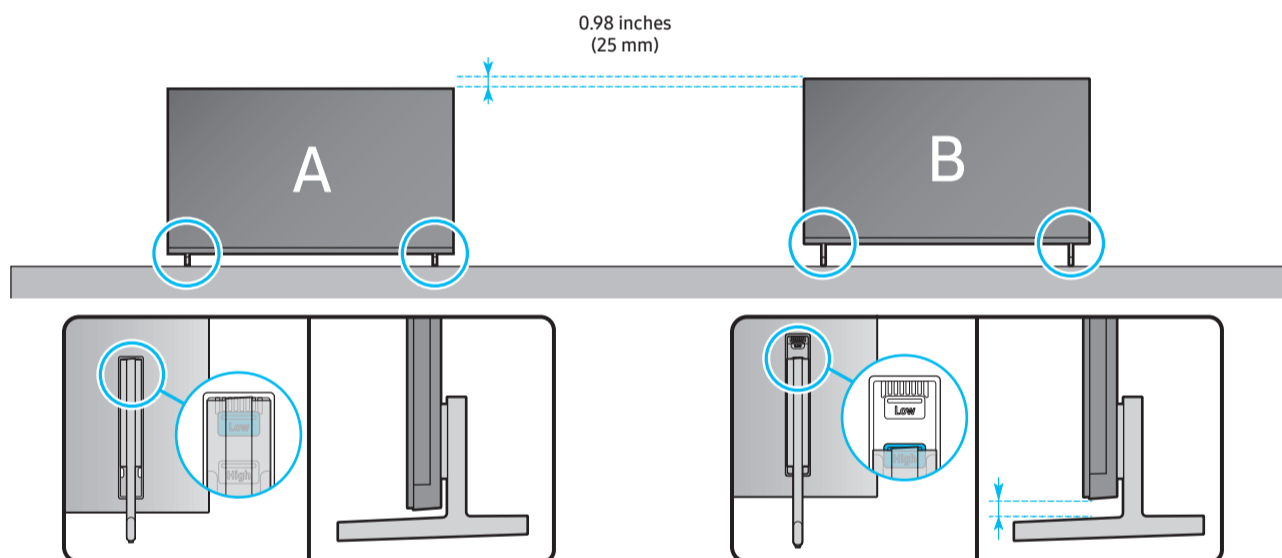

SAMSUNG

Unpacking and Installation Guide

Scan this QR code with your smart phone to see helpful videos.

1

2

3

4