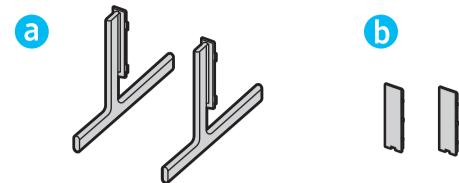

SAMSUNG

Unpacking and Installation Guide

Power Cable

Holder-Cable

Simple User Guide / Remote control guide / Regulatory Guide

Samsung Smart Remote / Battery (AAA) x2

Scan this QR code with your smart phone to see helpful videos.

* : 0-9, A-Z

★ : Wall-Mount Bracket

	VESA A x B (mm)	C (mm)	D	E x 4	F (mm)	G (inches)	H (inches)	I (inches)
85QN8*H	600 X 400	18-20	C + ★	M8	1.25	13.2	25.4	13.7