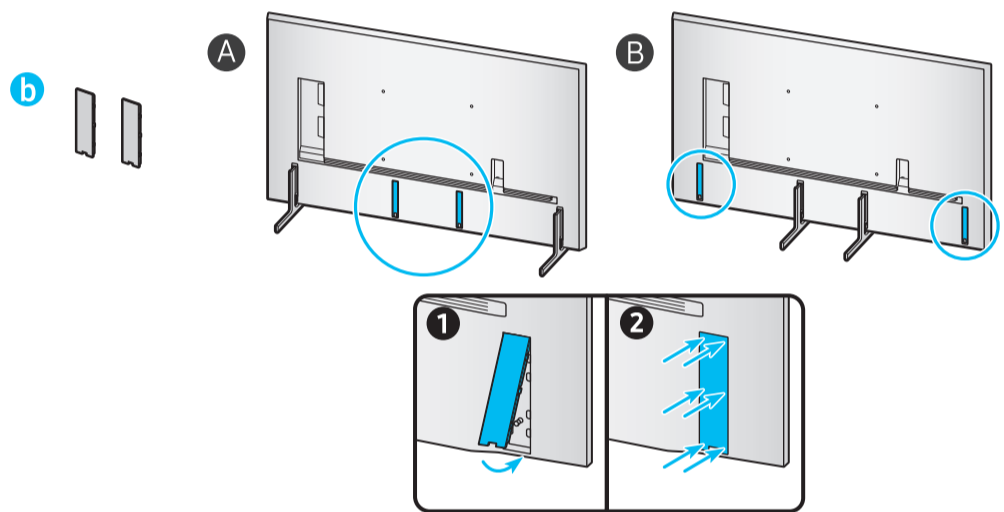

4

B

5

6

7

8

* : 0-9, A-Z

	A	B	C	D	E	F	G	H	I
85QN8*H	74.4 inches (1888.8 mm)	42.6 inches (1083.2 mm)	2.1 inches (52.5 mm)	44.2 inches (1123.0 mm)	45.2 inches (1148.0 mm)	14.5 inches (369.0 mm)	84.5 inches	70.8 lbs (32.1 kg)	72.3 lbs (32.8 kg)

* : 0-9, A-Z

★ : Wall-Mount Bracket

	VESA A x B (mm)	C (mm)	D	E x 4	F (mm)	G (inches)	H (inches)	I (inches)
85QN8*H	600 X 400	18-20	C + ★	M8	1.25	13.2	25.4	13.7