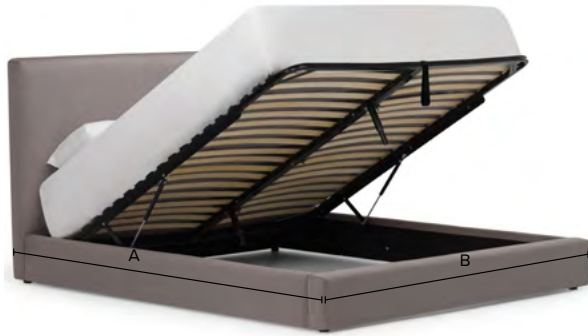

11"

J Bed Length

- Full87"
- Queen92"
- King92"
- California King96"

Dimensions shown as Width x Depth x Height.

Dimensions are correct at the time of printing and are subject to change without notice. Actual measurements for each item may vary from what is shown here.

Please allow up to a +/- 1 inch difference. Availability may vary by region.

Illustrative image shown only for lift bed dimensions purposes, refer to bed style in previous pages.

A Bed Opening Length

- Full77"
- Queen82"
- King82"
- California King86"