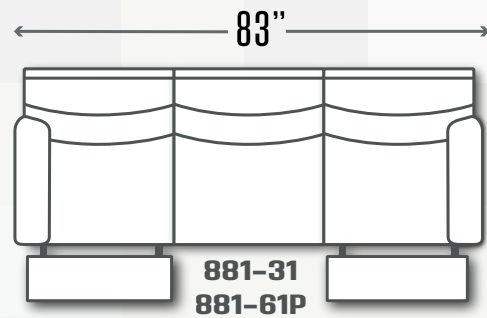

881 MARVEL

881-31
Double Reclining Sofa
881-61P
Power Headrest Sofa
W 83" x D 40" x H 42"

881-21
Double Reclining Loveseat
881-51P
Power Headrest Loveseat
W 60" x D 40" x H 42"

881-28
Double Reclining Console Loveseat
881-78P
Power Headrest Console Loveseat
W 74" x D 40" x H 42"

1881
Rocker Recliner
1881S
Swivel Rocker Recliner
2881
Wall Hugger Recliner
5881P
Power Headrest Rocker Recliner
6881P
Power Headrest Wall Hugger
W 37" x D 40" x H 42"

881-31
881-61P

881-31
881-61P

881-28
881-78P