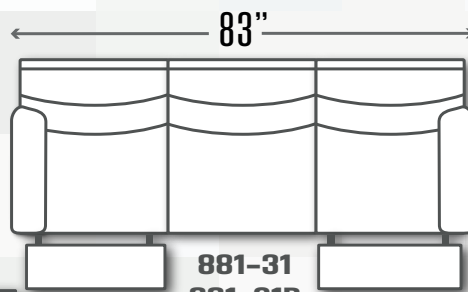

881 MARVEL

881-31
Double Reclining Sofa
881-61P
Power Headrest Sofa
W 83" x D 40" x H 42"

881-21
Double Reclining Loveseat
881-51P
Power Headrest Loveseat
W 60" x D 40" x H 42"

881-28
Double Reclining Console Loveseat
881-78P
Power Headrest Console Loveseat
W 74" x D 40" x H 42"

1881
Rocker Recliner
1881S
Swivel Rocker Recliner
2881
Wall Hugger Recliner
5881P
Power Headrest Rocker Recliner
6881P
Power Headrest Wall Hugger
W 37" x D 40" x H 42"

881-31
881-61P

881-31
881-61P

881-28
881-78P