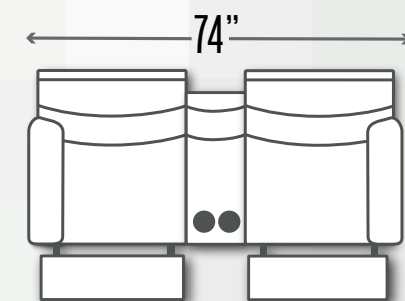

881 MARVEL

881-31
Double Reclining Sofa
881-61P
Power Headrest Sofa
W 83" x D 40" x H 42"

881-21
Double Reclining Loveseat
881-51P
Power Headrest Loveseat
W 60" x D 40" x H 42"

881-28
Double Reclining Console Loveseat
881-78P
Power Headrest Console Loveseat
W 74" x D 40" x H 42"

1881
Rocker Recliner
1881S
Swivel Rocker Recliner
2881
Wall Hugger Recliner
5881P
Power Headrest Rocker Recliner
6881P
Power Headrest Wall Hugger
W 37" x D 40" x H 42"

881-31
881-61P

881-31
881-61P

881-28
881-78P