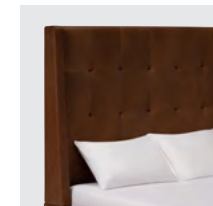

WELL-TAILORED
EDGES

OPTIONS

Full, Queen, King, California King sizes

54" and 64" headboard heights

Round tapered wood leg – Espresso, Grey, Walnut
Square tapered metal leg – Brushed Nickel

Lift bed available only with 1" rotatable leg

FEATURES

Fully upholstered headboard (including backside), footboard and rails

Available as complete bed or headboard only

Wood slats included with complete bed

MATERIALS

5/8" plywood slats with no more than 2" gaps in between slats ensures conformance with most warranties. Refer to individual mattress warranty.

Matte black steel brackets with countersunk holes and flat head bolts

COVERS

Available in all leathers and fabrics