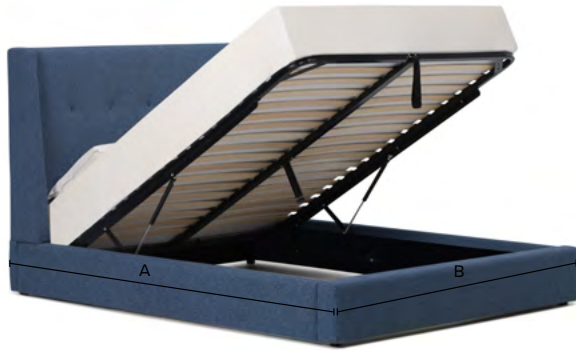

A Bed Opening Length

- Full .....77"
- Queen .....82"
- King .....82"
- California King .....86"

B Bed Opening Width

- Full .....55"
- Queen .....61"
- King .....77"
- California King .....73"

C Side Rail Depth

- Full .....3"
- Queen .....3"
- King .....3"
- California King .....3"

D Bed Width

- Full .....61"
- Queen .....67"
- King .....83"
- California King .....79"

E Headboard Height Options

- Complete Bed
  49", 59"
- Headboard Only
  48", 58"

F Leg Height

1"

G Footboard Depth

5"

H Ground To Top Of Footboard

11"

I Ground To Top Of Slat

9.5"

J Bed Length

- Full .....85"
- Queen .....90"
- King .....90"
- California King .....94"

K Lift Height

- Full .....37"
- Queen .....40"
- King .....40"
- California King .....42"

Dimensions shown as Width x Depth x Height.

Dimensions are correct at the time of printing and are subject to change without notice. Actual measurements for each item may vary from what is shown here.

Please allow up to a +/- 1 inch difference. Availability may vary by region.