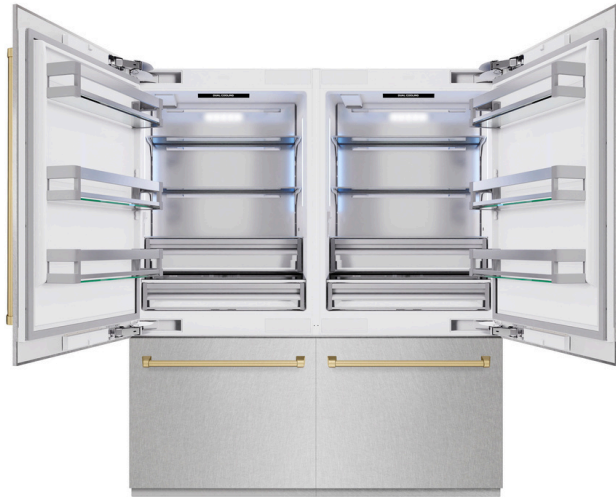

ZLINE Autograph Edition 72 in. 39.6 cu. ft. French Door Built-In Bottom Freezer Refrigerator with Water Dispensers and Ice Makers in Satin Stainless Steel and Champagne Bronze Accents (RBITZ-SN-72-CB)

SPECIFICATIONS IN-DEPTH

GENERAL PROPERTIES

SKU	RBITZ-SN-72-CB
Finish	White Interior with Stainless Steel Back Panel
Handle Finish	Champagne Bronze
Decibels	43 dBA
Depth Type	Counter Depth
Door Alarm	Yes
Door Bins	6
Water Dispenser	Yes
Door Style	French Door
Number of Fridge Shelves	6
Freezer Capacity	11.2 cu. ft.
Freezer Door Style	French Door
Freezer Drawer Bins	4
Fridge Lights	8 LED (6 fridge, 2 freezer)
Humidity-Controlled Crisper	N/A
Ice Maker	Yes
Capacity	39.6 cu. ft.

DIMENSIONS

Product Dimensions	71.625 in. W x 23.3125 in. D x 83.5 in. H
Product Weight	868

POWER / RATINGS

Dedicated Circuit	15A
Supply Voltage	120V/60Hz
Energy Consumption	1180 kWh/year

CERTIFICATIONS

ETL Listed, Energy Star Certified, AB100 (also known as NSF or ANSI 61)

LIMITED WARRANTY

Warranty Manufacturing Warranty - 2-year parts and labor warranty, 5-year parts-only for sealed system