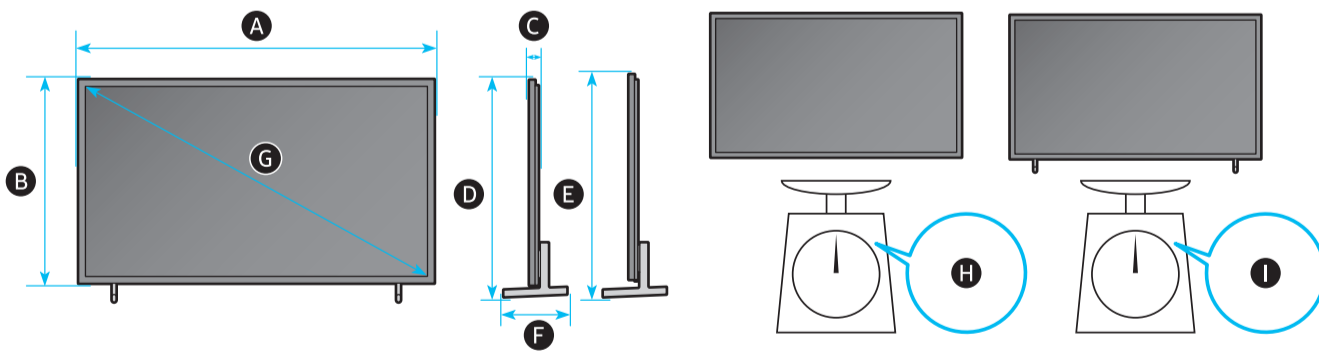

Scan this QR code with your smart phone to see helpful videos.
Scannez le code QR à l'aide de votre téléphone intelligent pour voir des vidéos utiles.

1 75" 85"

2

3

0.98 inches (25 mm)

4

B

5

6

7

★ : Wall-Mount Bracket
★ : Fixation pour le support mural

	A	B	C	D	E	F	G	H	I
75LS03HW	66.2 inches (1682.3 mm)	38.0 inches (965.4 mm)	1.1 inches (26.9 mm)	39.3 inches (998.6 mm)	40.3 inches (1023.6 mm)	12.6 inches (319.8 mm)	74.5 inches	67.7 lbs (30.7 kg)	68.8 lbs (31.2 kg)
85LS03HW	75.0 inches (1904.3 mm)	43.0 inches (1090.9 mm)	1.1 inches (26.9 mm)	44.5 inches (1129.5 mm)	45.5 inches (1154.5 mm)	14.5 inches (369.0 mm)	84.5 inches	90.8 lbs (41.2 kg)	92.8 lbs (42.1 kg)

	VESA A x B (mm)	C (mm)	D	E x 4	F (mm)	G (inches)	H (inches)	I (inches)
75LS03HW	400 x 400	10-12	C + ★	M8	1.25	10.3	25.2	11.9
85LS03HW	600 x 400	10-12	C + ★	M8	1.25	14.1	25.7	13.1