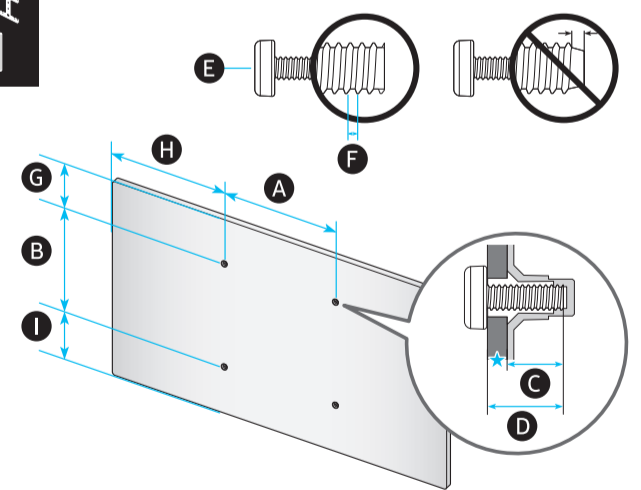

Scan this QR code with your smart phone to see helpful videos.
Scannez le code QR à l'aide de votre téléphone intelligent pour voir des vidéos utiles.

1 75" 85"

2

3

0.98 inches (25 mm)

4

B

5

6

7

★ : Wall-Mount Bracket
★ : Fixation pour le support mural

	A	B	C	D	E	F	G	H	I
75LS03HW	66.2 inches (1682.3 mm)	38.0 inches (965.4 mm)	1.1 inches (26.9 mm)	39.3 inches (998.6 mm)	40.3 inches (1023.6 mm)	12.6 inches (319.8 mm)	74.5 inches	67.7 lbs (30.7 kg)	68.8 lbs (31.2 kg)
85LS03HW	75.0 inches (1904.3 mm)	43.0 inches (1090.9 mm)	1.1 inches (26.9 mm)	44.5 inches (1129.5 mm)	45.5 inches (1154.5 mm)	14.5 inches (369.0 mm)	84.5 inches	90.8 lbs (41.2 kg)	92.8 lbs (42.1 kg)

	VESA A x B (mm)	C (mm)	D	E x 4	F (mm)	G (inches)	H (inches)	I (inches)
75LS03HW	400 x 400	10-12	C + ★	M8	1.25	10.3	25.2	11.9
85LS03HW	600 x 400	10-12	C + ★	M8	1.25	14.1	25.7	13.1