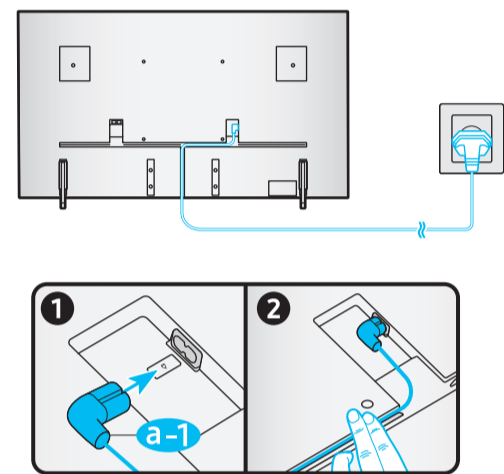

Scan this QR code with your smart phone to see helpful videos.
Scannez le code QR à l'aide de votre téléphone intelligent pour voir des vidéos utiles.

1 75" 85"

2

3

0.98 inches (25 mm)

4

B

5

6

7

★ : Wall-Mount Bracket
★ : Fixation pour le support mural

	A	B	C	D	E	F	G	H	I
75LS03HW	66.2 inches (1682.3 mm)	38.0 inches (965.4 mm)	1.1 inches (26.9 mm)	39.3 inches (998.6 mm)	40.3 inches (1023.6 mm)	12.6 inches (319.8 mm)	74.5 inches	67.7 lbs (30.7 kg)	68.8 lbs (31.2 kg)
85LS03HW	75.0 inches (1904.3 mm)	43.0 inches (1090.9 mm)	1.1 inches (26.9 mm)	44.5 inches (1129.5 mm)	45.5 inches (1154.5 mm)	14.5 inches (369.0 mm)	84.5 inches	90.8 lbs (41.2 kg)	92.8 lbs (42.1 kg)

	VESA A x B (mm)	C (mm)	D	E x 4	F (mm)	G (inches)	H (inches)	I (inches)
75LS03HW	400 x 400	10-12	C + ★	M8	1.25	10.3	25.2	11.9
85LS03HW	600 x 400	10-12	C + ★	M8	1.25	14.1	25.7	13.1