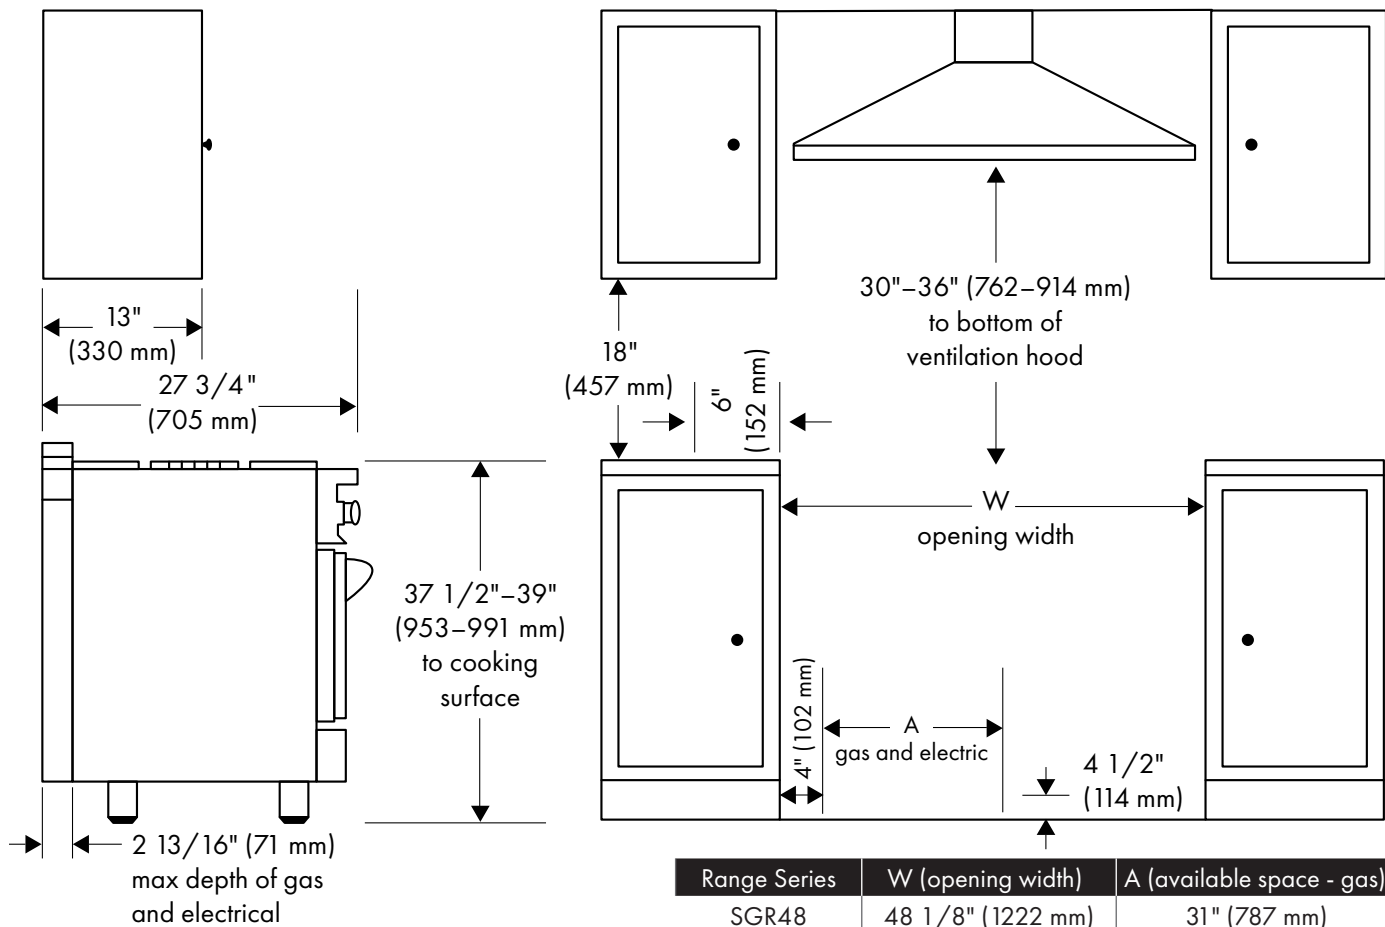

## DIMENSIONS AND WEIGHT

Product Dimensions	47 7/8" W x 27 3/4" D x 36" H
Cutout Dimensions	48 1/8" W x 24 3/4" D x 36" H
Product Weight	396.70 lb (179.95 kg)

# PARAMOUNT RANGE SERIES (SGR)

48 in. 6.7 cu. ft. Double Oven Dual Fuel Range With 8 Burner Cooktop

**ZLINE**  
ATTAINABLE LUXURY®

FRONT VIEW

BACK VIEW

## INSTALLATION RESOURCES

Installation / User Manual

[Click Here](#)

Range Series	W (opening width)	A (available space - gas)
SGR48	48 1/8" (1222 mm)	31" (787 mm)