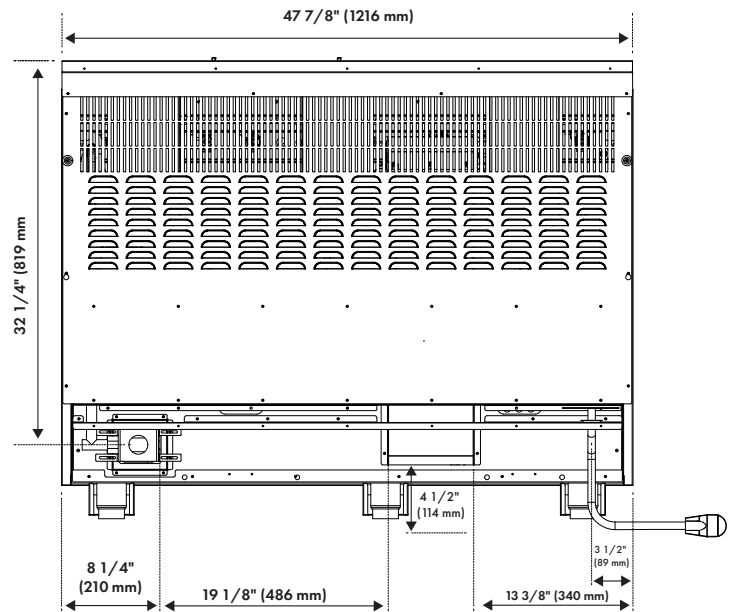

## DIMENSIONS AND WEIGHT

Product Dimensions	47 7/8" W x 27 3/4" D x 36" H
Cutout Dimensions	48 1/8" W x 24 3/4" D x 36" H
Product Weight	396.70 lb (179.95 kg)

## INSTALLATION RESOURCES

Installation / User Manual

[Click Here](#)

Range Series	W (opening width)	A (available space - gas)
SGR48	48 1/8" (1222 mm)	31" (787 mm)