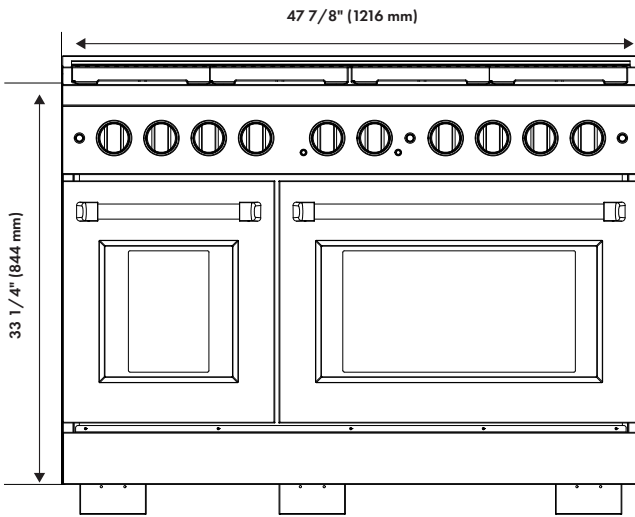

PARAMOUNT RANGE SERIES (SGR)

48 in. 6.7 cu. ft. Double Oven Dual Fuel Range With 8 Burner Cooktop

ZLINE
ATTAINABLE LUXURY®

FRONT VIEW