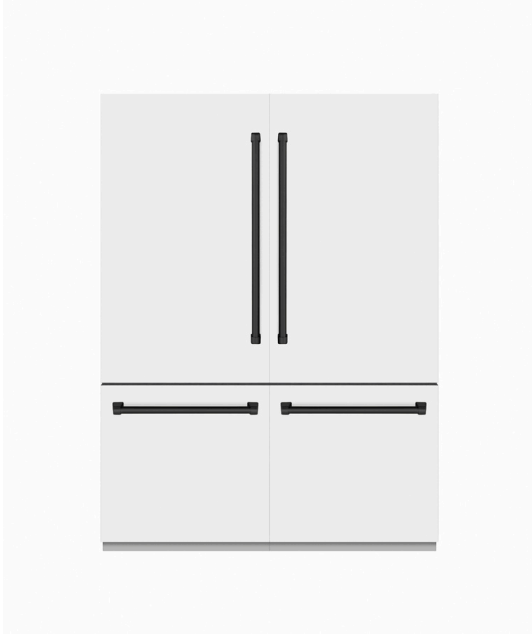

ZLINE Autograph Edition 60 in. 32.2 cu. ft. French Door Built-In Bottom Freezer Refrigerator with Water Dispenser and Ice Maker in White Matte with Graphite Gray Interior and Matte Black Accents (GRBIVZ-WM-60-MB)

ZLINE
ATTAINABLE LUXURY®

INTRODUCTION

Luxury isn't meant to be desired - it's meant to be attainable. The ZLINE Autograph Edition 60 in. 32.2 cu. ft. French Door Built-In Bottom Freezer Refrigerator with Water Dispenser and Ice Maker in White Matte with Graphite Gray Interior and Matte Black Accents (GRBIVZ-WM-60-MB) provides the ultimate upgrade to the center of your home by pairing premium dual cooling technology with enhanced storage capacity for multiple grocery items. Achieve ZLINE Attainable Luxury® excellence with innovative features designed to enhance your kitchen's cooling and freezing capability.

LED Illumination - Easily spot items inside both fridge compartments thanks to cool white LED interior lights along the walls and ceiling that illuminate when you open doors

Adjustable Shelves and Bins - Easily store larger items with 6 spill-resistant glass shelves and 6 door bins in the fridge compartment, as well as 4 full-extension drawers in the freezer