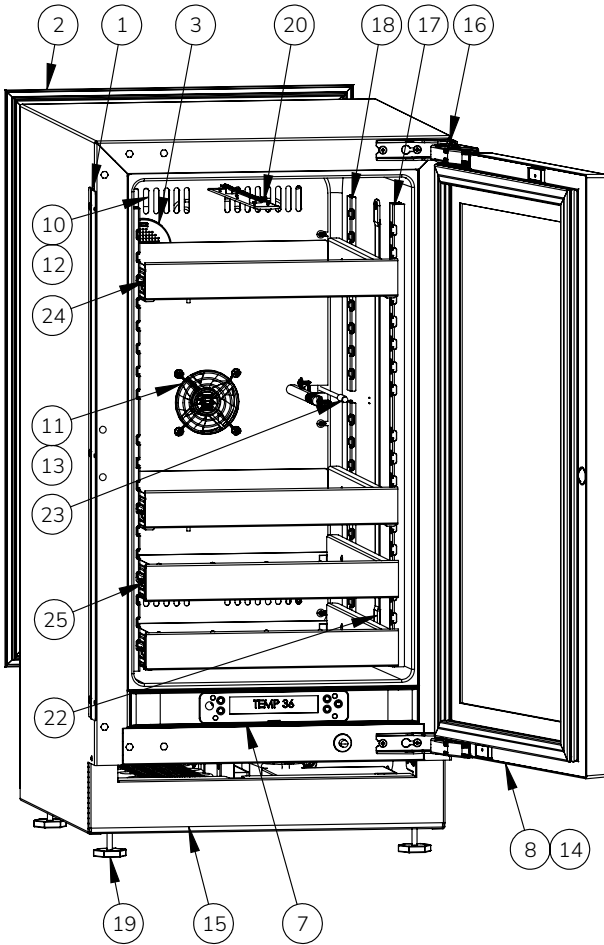

USER GUIDE

Parts

URBV418-IG01A		
Item	Description	Part Number
1	ANTI-TIP BRACKETS, BLACK	90-54215-00
2	BACK PANEL ASSY, 18"	90-54220-01
3	CARBON FILTER ASSEMBLY-UL	90-54224-01
4	COMPRESSOR ASSY - FMSA4C (115V SERIAL)	90-54214-03
5	CONDENSER ASSY - 18"	90-54220-02
6	CONDENSER FAN ASSY, PX, STANDARD	90-54214-01
7	CONTROL ASSY - USER INTERFACE 18"	90-54220-11
8	DOOR ASSY, 18", INT., 2X GLASS	90-54220-06
9	DRAIN PAN	90-54214-05
10	EVAP COVER 18"	90-54220-03
11	EVAP FAN COVER	90-54214-12
12	EVAPORATOR ASSEMBLY	90-54220-04
13	EVAPORATOR FAN	90-54214-13
14	GASKET, DOOR	90-54220-08
15	GRILLE ASSY-ADJUSTABLE, 18" BLACK	90-54220-07
16	HINGE ASSY, DAMPENED, RT LFT	90-54214-22
17	LADDERS, FRONT	90-54218-00
18	LADDERS, REAR	90-54219-00
19	LEG LEVELERS	90-54158-00
20	LIGHT ASSY LED, VYV	90-54214-16
21	MAIN BOARD	90-54214-02
22	RGB LED ASSY. PX, LONG	90-54215-09
23	SELCO THERMISTOR-BLACK	90-54214-14
24	SHELF, SLIDING GLASS, 18" BLK	90-54220-09
25	WINE RACK, SLIDING, 18"	90-54220-05
26	WIRE HARNESS ASSY, STD *	90-54214-06
27	WOOD INTERGRATED KIT *	90-54214-26

* NOT PICTURED