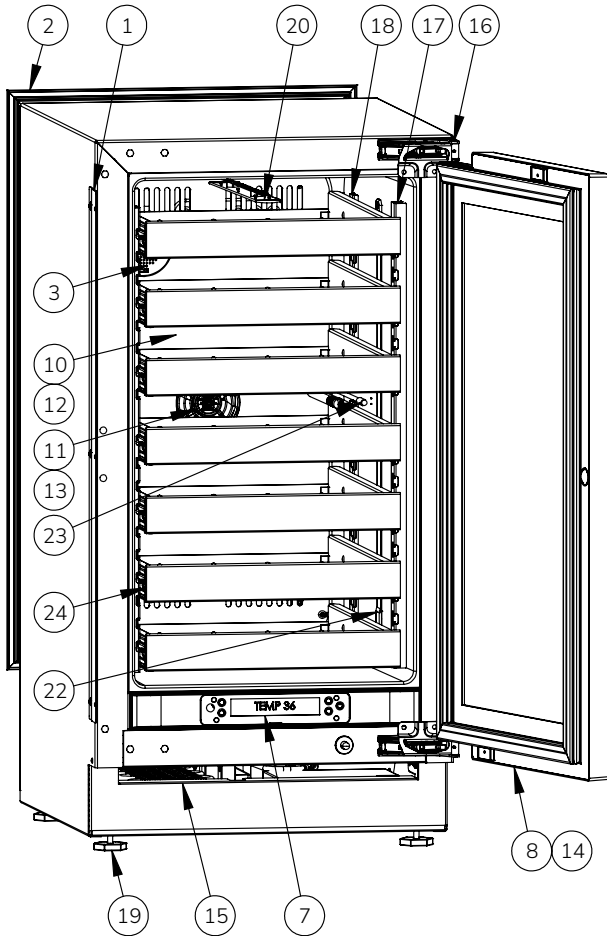

USER GUIDE

Parts

URWC418-IG01A		
Item	Description	Part Number
1	ANTI-TIP BRACKETS, BLACK	90-54215-00
2	BACK PANEL ASSY, 18"	90-54220-01
3	CARBON FILTER ASSEMBLY-UL	90-54224-01
4	COMPRESSOR ASSY - FMSA4C (115V Serial)	90-54214-03
5	CONDENSER ASSY - 18"	90-54220-02
6	CONDENSER FAN ASSY, PX, STANDARD	90-54214-01
7	CONTROL ASSY - USER INTERFACE 18"	90-54220-11
8	DOOR ASSY, 18", INT., 2X GLASS	90-54220-06
9	DRAIN PAN	90-54214-05
10	EVAP COVER 18"	90-54220-03
11	EVAP FAN COVER	90-54214-12
12	EVAPORATOR ASSEMBLY	90-54220-04
13	EVAPORATOR FAN	90-54214-13
14	GASKET, DOOR	90-54220-08
15	GRILLE ASSY-ADJUSTABLE, 18" BLACK	90-54220-07
16	HINGE ASSY, DAMPENED, RT LFT	90-54214-22
17	LADDERS, FRONT	90-54218-00
18	LADDERS, REAR	90-54219-00
19	LEG LEVELERS	90-54158-00
20	LIGHT ASSY LED, VYV	90-54214-16
21	MAIN BOARD	90-54214-02
22	RGB LED ASSY, PX, LONG	90-54215-09
23	SELCO THERMISTOR-Black	90-54214-14
24	WINE RACK, SLIDING, 18"	90-54220-05
25	WIRE HARNESS ASSY, STD *	90-54214-06
26	WOOD INTERGRATED KIT *	90-54214-26

* NOT PICTURED