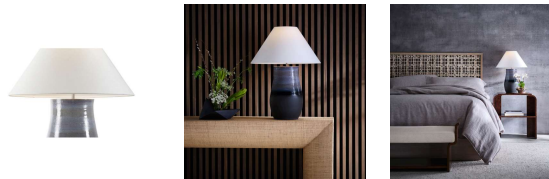

WILDWOOD CHELSEA HOUSE

61308-2 • Sana Table Lamp

28.5h x 9.5w x 9.5d
Ceramic/Porcelain
Shiga/Blue

The Sana Table Lamp, part of the Shiga collection, is hand turned and finished in one of six ancient kilns in Japan. This classic modern jar lamp features a blue ombre glaze and is completed with cloth wiring and topped with a refined rolled-edge linen shade. Made in Japan.