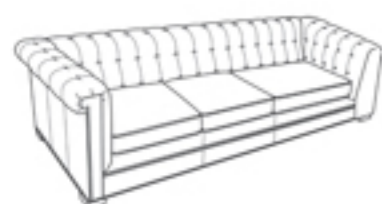

LR-7700-3D  
Apartment Sofa  
Bench Seat  
W80.5 D38/41 H31

LR-7700-4  
Love Seat  
W64 D38/41 H31

LR-7700-6  
Chair  
W41 D38/41 H31

LR-7700-8  
Swivel Chair  
W41 D38/41 H31

LR-7700-11  
Armless Chair  
W23 D38/41 H31

LR-7700-12  
Ottoman  
W29 D21 H19

LR-7700-21  
Corner Chair  
W37.5 D38/41 H31

LR-7700-42  
LAF Sofa  
W78.5 D38/41 H31

LR-7700-52  
RAF Sofa  
W78.5 D38/41 H31

LR-7700-43  
LAF Corner Sofa  
W92 D38/41 H31

LR-7700-53  
RAF Corner Sofa  
W92 D38/41 H31

LR-7700-62  
LAF Love Seat  
W55.5 D38/41 H31

LR-7700-72  
RAF Love Seat  
W55.5 D38/41 H31

LR-7700-82  
Armless Love Seat  
W46.5 D38/41 H31

LR-7700-81  
LAF Chaise  
W33 D66 H31