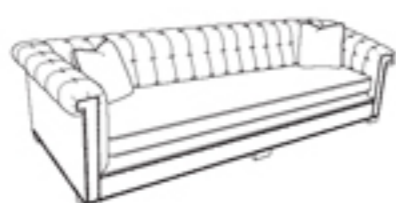

LTD7700-1D
Large Sofa
Bench Seat
W110 D38/41 H31