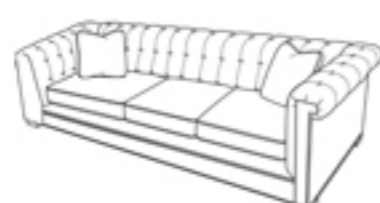

LTD7700-12  
Ottoman  
W29 D21 H19

LTD7700-21  
Corner Chair  
W37.5 D38/41 H31

LTD7700-42  
LAF Sofa  
W78.5 D38/41 H31

LTD7700-52  
RAF Sofa  
W78.5 D38/41 H31

LTD7700-43  
LAF Corner Sofa  
W92 D38/41 H31

LTD7700-53  
RAF Corner Sofa  
W92 D38/41 H31

LTD7700-62  
LAF Love Seat  
W55.5 D38/41 H31

LTD7700-72  
RAF Love Seat  
W55.5 D38/41 H31

LTD7700-82  
Armless Love Seat  
W46.5 D38/41 H31

LTD7700-81  
LAF Chaise  
W33 D66 H31