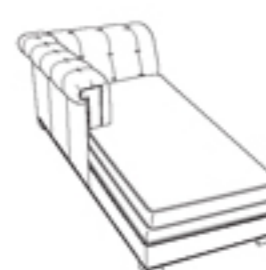

LR-7700-12  
Ottoman  
W29 D21 H19

LR-7700-21  
Corner Chair  
W37.5 D38/41 H31

LR-7700-42  
LAF Sofa  
W78.5 D38/41 H31

LR-7700-52  
RAF Sofa  
W78.5 D38/41 H31

LR-7700-43  
LAF Corner Sofa  
W92 D38/41 H31

LR-7700-53  
RAF Corner Sofa  
W92 D38/41 H31

LR-7700-62  
LAF Love Seat  
W55.5 D38/41 H31

LR-7700-72  
RAF Love Seat  
W55.5 D38/41 H31

LR-7700-82  
Armless Love Seat  
W46.5 D38/41 H31

LR-7700-81  
LAF Chaise  
W33 D66 H31