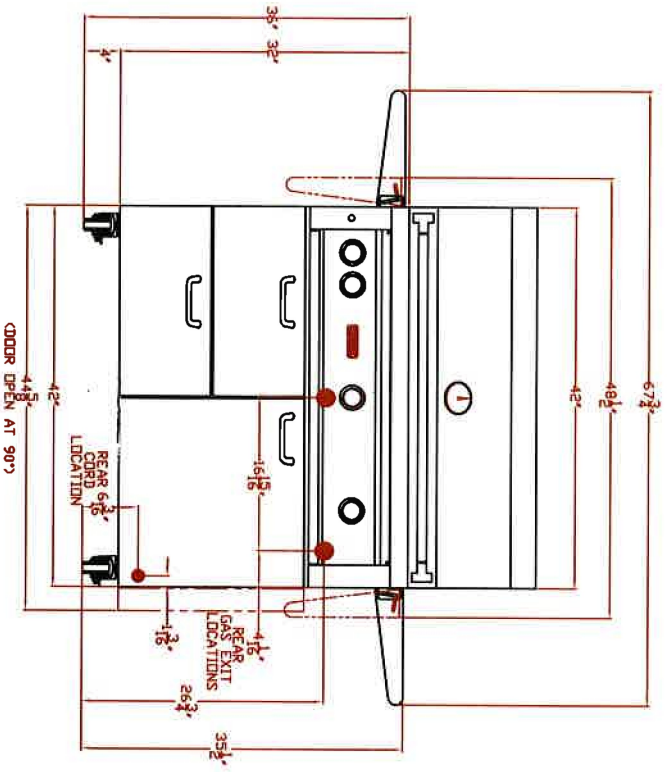

LYNX FREESTANDING 42" W/ DIMENSIONS

FRONT VIEW

TOP VIEW

RIGHT SIDE VIEW