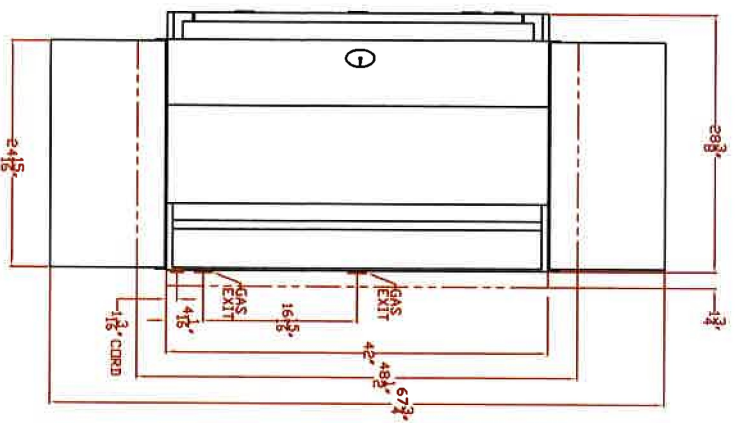

LYNX FREESTANDING 42" W/ DIMENSIONS

FRONT VIEW

TOP VIEW

RIGHT SIDE VIEW