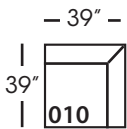

ECLECTIC.SPIRITED.WONDERFULLY COMFORTABLE.

SYLVIE • SLIPCOVER • LOOSE PILLOW BACK

Corner
L39" D39" H35"