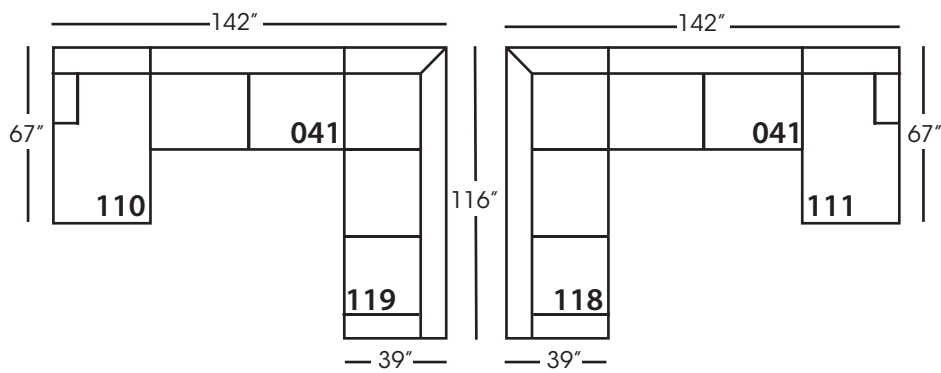

ECLECTIC.SPIRITED.WONDERFULLY COMFORTABLE.

SYLVIE • SLIPCOVER • LOOSE PILLOW BACK