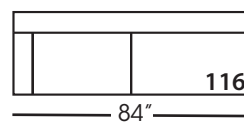

SYLVIE SECTIONAL COLLECTION

	Corner 010	Large Armless 041	Chaise 110/111	2- Seat End 114/115	Large Seated End 116/117	3-Seat End w/Corner 118/119
Standard Features						
Lisa Down-Blend Cushion	x	x	x	x	x	x
Sinuous Underconstruction	x	x	x	x	x	x
Options - See Price List for Prices						
Susan Down-Like Cushion	No Charge	No Charge	No Charge	No Charge	No Charge	No Charge
Katie Premium Down Blend Cushion	x	x	x	x	x	x
Extra Pillows (XP) - 18" TP	N/A	N/A	x	x	x	x
Ordering Instructions						
To Order, Please write the following:	Sylvie-SLIP-010	Sylvie-SLIP-041	Sylvie-SLIP-110 RSC/111 LSC	Sylvie-SLIP-114 RSE/115 LSE	Sylvie-SLIP-116 RSE/117 LSE	Sylvie-SLIP-118 RSE/119 LSE
Additional Slipcovers						
To Order, Please write the following:	Sylvie-SCO-010	Sylvie-SCO-041	Sylvie-SCO-110/111	Sylvie-SCO-114/115	Sylvie-SCO-116/117	Sylvie-SCO-118/119

Pattern Availability: RG, PS, NM, RS

ECLECTIC.SPIRITED.WONDERFULLY COMFORTABLE.

SYLVIE • SLIPCOVER • LOOSE PILLOW BACK

Corner
L39" D39" H35"

Large Armless
L65" D39" H35"

Chaise*
L38" D67" H35"
**available as right or left seated*

2-Seat End*
L71" D39" H35"
**available as right or left seated*

Large Seated End*
L84" D39" H35"
**available as right or left seated*

3-Seat End with Corner*
L116" D39" H35"
**available as right or left seated*