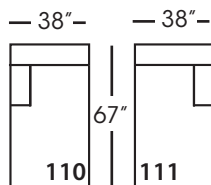

Seat Height 21"
Seat Depth 24"
Arm Height 25"

This is a suggested application. Application is subject to change.
Sizes and Dimensions will vary from piece to piece due to the individual hand craftsmanship used in every style we produce.
All furniture style names are for internal reference only, not intended for commercial use.

SYLVIE SECTIONAL COLLECTION

	Corner 010	Large Armless 041	Chaise 110/111	2- Seat End 114/115	Large Seated End 116/117	3-Seat End w/Corner 118/119
Standard Features						
Lisa Down-Blend Cushion	x	x	x	x	x	x
Sinuous Underconstruction	x	x	x	x	x	x
Options - See Price List for Prices						
Susan Down-Like Cushion	No Charge	No Charge	No Charge	No Charge	No Charge	No Charge
Katie Premium Down Blend Cushion	x	x	x	x	x	x
Extra Pillows (XP) - 18" TP	N/A	N/A	x	x	x	x
Ordering Instructions						
To Order, Please write the following:	Sylvie-SLIP-010	Sylvie-SLIP-041	Sylvie-SLIP-110 RSC/111 LSC	Sylvie-SLIP-114 RSE/115 LSE	Sylvie-SLIP-116 RSE/117 LSE	Sylvie-SLIP-118 RSE/119 LSE
Additional Slipcovers						
To Order, Please write the following:	Sylvie-SCO-010	Sylvie-SCO-041	Sylvie-SCO-110/111	Sylvie-SCO-114/115	Sylvie-SCO-116/117	Sylvie-SCO-118/119

Pattern Availability: RG, PS, NM, RS

ECLECTIC.SPIRITED.WONDERFULLY COMFORTABLE.

SYLVIE • SLIPCOVER • LOOSE PILLOW BACK

Corner
L39" D39" H35"

Large Armless
L65" D39" H35"

Chaise*
L38" D67" H35"
**available as right or left seated*

2-Seat End*
L71" D39" H35"
**available as right or left seated*

Large Seated End*
L84" D39" H35"
**available as right or left seated*

3-Seat End with Corner*
L116" D39" H35"
**available as right or left seated*