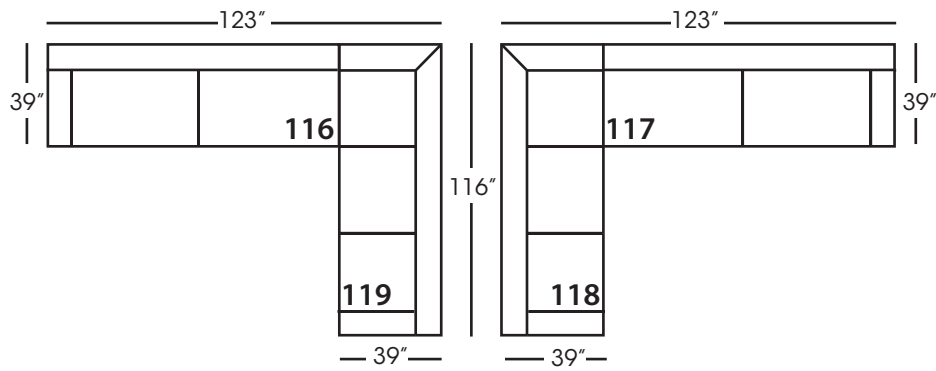

ECLECTIC.SPIRITED.WONDERFULLY COMFORTABLE.

SYLVIE • SLIPCOVER • LOOSE PILLOW BACK