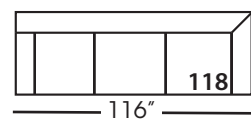

Seat Height 21"
Seat Depth 24"
Arm Height 25"

This is a suggested application. Application is subject to change.
Sizes and Dimensions will vary from piece to piece due to the individual hand craftsmanship used in every style we produce.
All furniture style names are for internal reference only, not intended for commercial use.

SYLVIE SECTIONAL COLLECTION

	Corner 010	Large Armless 041	Chaise 110/111	2- Seat End 114/115	Large Seated End 116/117	3-Seat End w/Corner 118/119
Standard Features						
Lisa Down-Blend Cushion	x	x	x	x	x	x
Sinuous Underconstruction	x	x	x	x	x	x
Options - See Price List for Prices						
Susan Down-Like Cushion	No Charge	No Charge	No Charge	No Charge	No Charge	No Charge
Katie Premium Down Blend Cushion	x	x	x	x	x	x
Extra Pillows (XP) - 18" TP	N/A	N/A	x	x	x	x
Ordering Instructions						
To Order, Please write the following:	Sylvie-SLIP-010	Sylvie-SLIP-041	Sylvie-SLIP-110 RSC/111 LSC	Sylvie-SLIP-114 RSE/115 LSE	Sylvie-SLIP-116 RSE/117 LSE	Sylvie-SLIP-118 RSE/119 LSE
Additional Slipcovers						
To Order, Please write the following:	Sylvie-SCO-010	Sylvie-SCO-041	Sylvie-SCO-110/111	Sylvie-SCO-114/115	Sylvie-SCO-116/117	Sylvie-SCO-118/119

Pattern Availability: RG, PS, NM, RS

ECLECTIC.SPIRITED.WONDERFULLY COMFORTABLE.

SYLVIE • SLIPCOVER • LOOSE PILLOW BACK

Corner
L39" D39" H35"

Large Armless
L65" D39" H35"

Chaise*
L38" D67" H35"
**available as right or left seated*

2-Seat End*
L71" D39" H35"
**available as right or left seated*

Large Seated End*
L84" D39" H35"
**available as right or left seated*

3-Seat End with Corner*
L116" D39" H35"
**available as right or left seated*