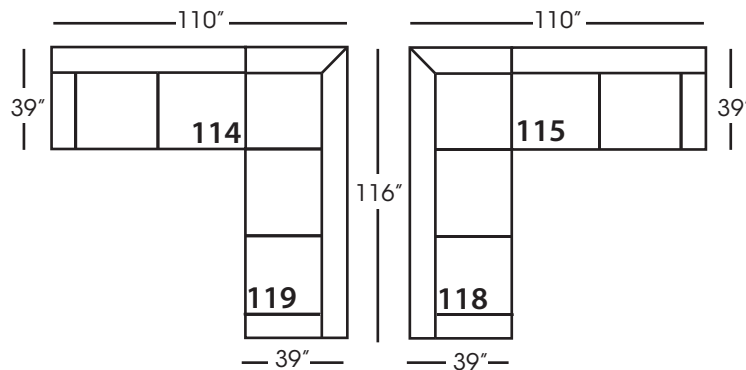

ECLECTIC.SPIRITED.WONDERFULLY COMFORTABLE.

SYLVIE • SLIPCOVER • LOOSE PILLOW BACK