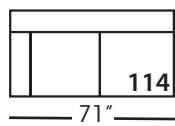

Seat Height 21"
Seat Depth 24"
Arm Height 25"

This is a suggested application. Application is subject to change.
Sizes and Dimensions will vary from piece to piece due to the individual hand craftsmanship used in every style we produce.
All furniture style names are for internal reference only, not intended for commercial use.

SYLVIE SECTIONAL COLLECTION

	Corner 010	Large Armless 041	Chaise 110/111	2- Seat End 114/115	Large Seated End 116/117	3-Seat End w/Corner 118/119
Standard Features						
Lisa Down-Blend Cushion	x	x	x	x	x	x
Sinuous Underconstruction	x	x	x	x	x	x
Options - See Price List for Prices						
Susan Down-Like Cushion	No Charge	No Charge	No Charge	No Charge	No Charge	No Charge
Katie Premium Down Blend Cushion	x	x	x	x	x	x
Extra Pillows (XP) - 18" TP	N/A	N/A	x	x	x	x
Ordering Instructions						
To Order, Please write the following:	Sylvie-SLIP-010	Sylvie-SLIP-041	Sylvie-SLIP-110 RSC/111 LSC	Sylvie-SLIP-114 RSE/115 LSE	Sylvie-SLIP-116 RSE/117 LSE	Sylvie-SLIP-118 RSE/119 LSE
Additional Slipcovers						
To Order, Please write the following:	Sylvie-SCO-010	Sylvie-SCO-041	Sylvie-SCO-110/111	Sylvie-SCO-114/115	Sylvie-SCO-116/117	Sylvie-SCO-118/119

Pattern Availability: RG, PS, NM, RS

ECLECTIC.SPIRITED.WONDERFULLY COMFORTABLE.

SYLVIE • SLIPCOVER • LOOSE PILLOW BACK

Corner
L39" D39" H35"

Large Armless
L65" D39" H35"

Chaise*
L38" D67" H35"
**available as right or left seated*

2-Seat End*
L71" D39" H35"
**available as right or left seated*

Large Seated End*
L84" D39" H35"
**available as right or left seated*

3-Seat End with Corner*
L116" D39" H35"
**available as right or left seated*