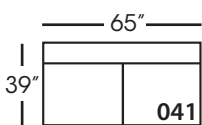

Seat Height 21"
Seat Depth 24"
Arm Height 25"

This is a suggested application. Application is subject to change.
Sizes and Dimensions will vary from piece to piece due to the individual hand craftsmanship used in every style we produce.
All furniture style names are for internal reference only, not intended for commercial use.

SYLVIE SECTIONAL COLLECTION

	Corner 010	Large Armless 041	Chaise 110/111	2- Seat End 114/115	Large Seated End 116/117	3-Seat End w/Corner 118/119
Standard Features						
Lisa Down-Blend Cushion	x	x	x	x	x	x
Sinuous Underconstruction	x	x	x	x	x	x
Options - See Price List for Prices						
Susan Down-Like Cushion	No Charge	No Charge	No Charge	No Charge	No Charge	No Charge
Katie Premium Down Blend Cushion	x	x	x	x	x	x
Extra Pillows (XP) - 18" TP	N/A	N/A	x	x	x	x
Ordering Instructions						
To Order, Please write the following:	Sylvie-SLIP-010	Sylvie-SLIP-041	Sylvie-SLIP-110 RSC/111 LSC	Sylvie-SLIP-114 RSE/115 LSE	Sylvie-SLIP-116 RSE/117 LSE	Sylvie-SLIP-118 RSE/119 LSE
Additional Slipcovers						
To Order, Please write the following:	Sylvie-SCO-010	Sylvie-SCO-041	Sylvie-SCO-110/111	Sylvie-SCO-114/115	Sylvie-SCO-116/117	Sylvie-SCO-118/119

Pattern Availability: RG, PS, NM, RS

ECLECTIC.SPIRITED.WONDERFULLY COMFORTABLE.

SYLVIE • SLIPCOVER • LOOSE PILLOW BACK

Corner
L39" D39" H35"

Large Armless
L65" D39" H35"

Chaise*
L38" D67" H35"
**available as right or left seated*

2-Seat End*
L71" D39" H35"
**available as right or left seated*

Large Seated End*
L84" D39" H35"
**available as right or left seated*

3-Seat End with Corner*
L116" D39" H35"
**available as right or left seated*