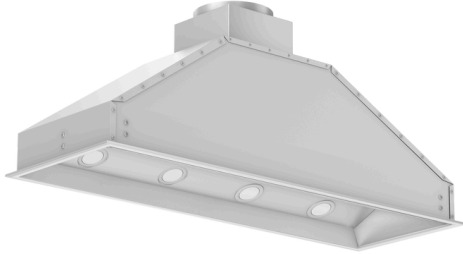

# ZLINE 40" Ducted Wall Mount Range Hood Insert in Outdoor Approved Stainless Steel (698-304-40)

## INTRODUCTION

Experience ZLINE Attainable Luxury® with industry-leading kitchen and bath products that provide an elevated luxury experience, all designed in Lake Tahoe, USA. The ZLINE 698-304-40 is a 40 in. outdoor approved stainless steel range hood insert with a modern design and built-to-last quality, making it a great addition to any kitchen. This hood's high-performance, 700 CFM 4-speed motor will provide all the power you need to quietly and efficiently ventilate your stove while cooking. With its classic 304 outdoor grade stainless steel, this range hood contains rust, temperature, and corrosion-resistant properties to ensure a durable vent hood that will last for years to come. Enjoy modern features, including built-in LED lighting for an illuminated culinary experience and dishwasher-safe stainless steel baffle filters for easy clean-up. This range hood insert has a ducted vent with easy, simple installation. ZLINE Kitchen and Bath stands by all products with its manufacturer parts warranty. The 698-304-40 ships next business day when in stock.