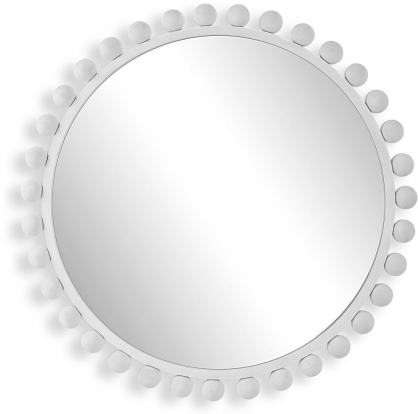

## Cyra Wood Round Mirror, Walnut

SKU: 08176

The Cyra Wood round mirror adds an upscale look and sophisticated style to any room by showcasing solid mahogany wood spheres that embellish a sleek inner frame, finished in a warm Walnut stain. Mirror has a generous 1 1/4" bevel.

# Similar Items

Cyra Round Mirror, Black

SKU: 09694

Cyra Round Mirror, Gold

SKU: 09695

Cyra Round Mirror, White

SKU: 09788

Cyra Wood Round Mirror, Aged Ivory