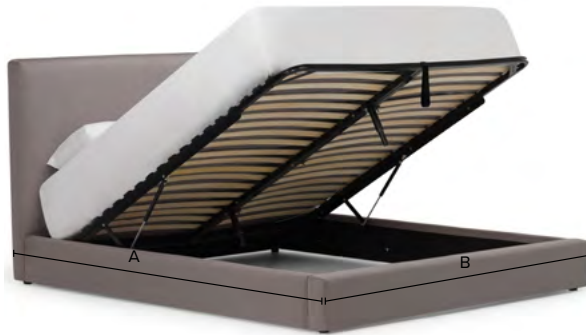

11"

J Bed Length

- Full85"
- Queen90"
- King90"
- California King94"

Dimensions shown as Width x Depth x Height.

Dimensions are correct at the time of printing and are subject to change without notice. Actual measurements for each item may vary from what is shown here.

Please allow up to a +/- 1 inch difference. Availability may vary by region.

Illustrative image shown only for lift bed dimensions purposes, refer to bed style in previous pages.

A Bed Opening Length

- Full77"
- Queen82"
- King82"
- California King86"