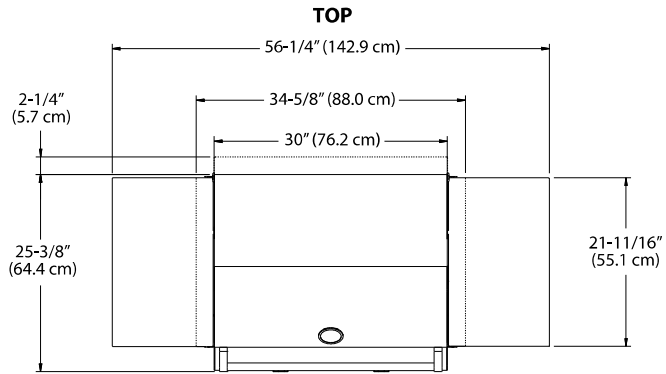

Sedona by LYNX™

L501
30" GRILL

DOORS OPEN AT 90 DEGREES