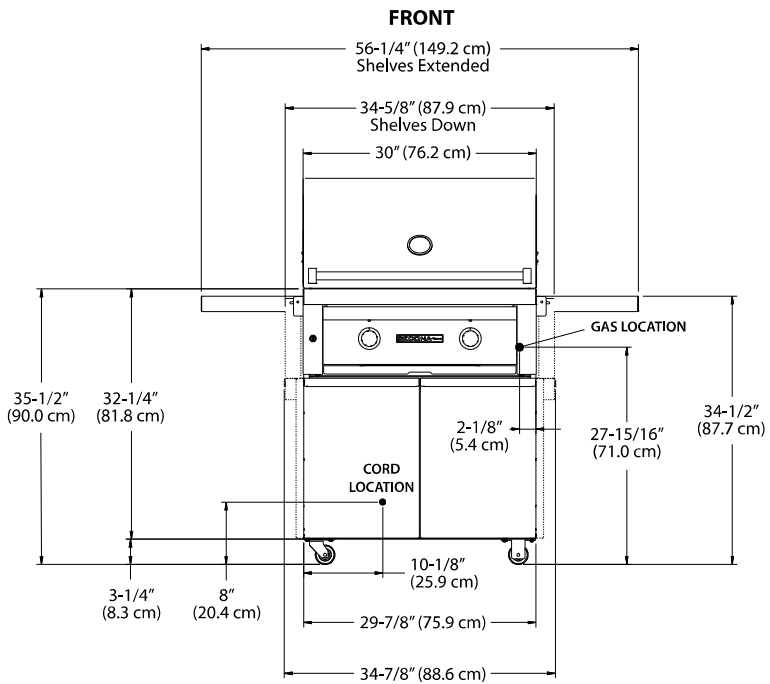

Sedona by LYNX™

L501
30" GRILL

DOORS OPEN AT 90 DEGREES