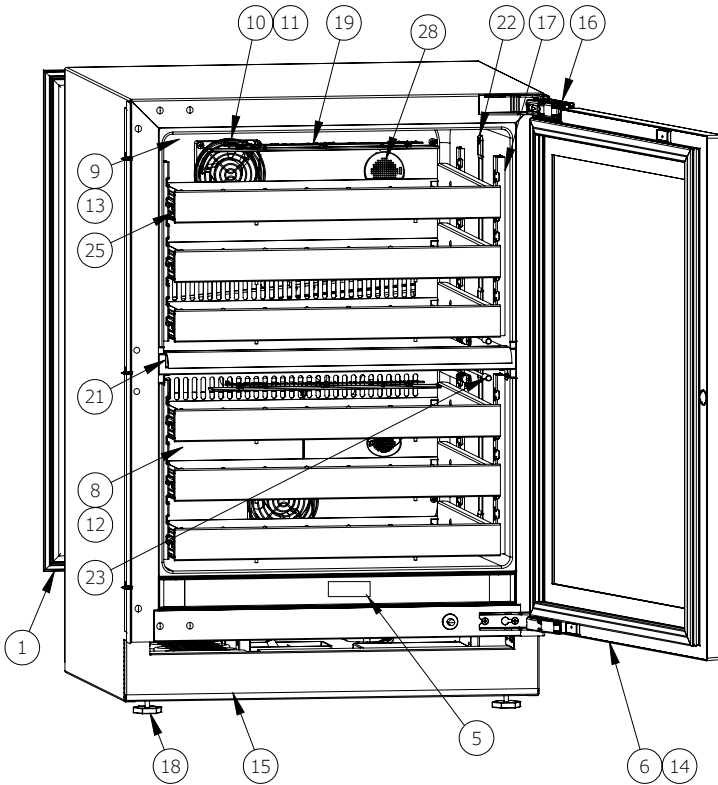

## Parts

URWD424-IG01A		
Item	Description	Part Number
1	BACK PANEL ASSY, 24"	90-54214-00
2	COMPRESSOR ASSY - FMSA4C (115V SERIAL)	90-54214-03
3	CONDENSER ASSY, DUAL ZONE, 24"	90-54214-04
4	CONDENSER FAN ASSY, PX, STANDARD	90-54214-01
5	CONTROL ASSY - USER INTERFACE 24"	90-54214-21
6	DOOR ASSY, 24", INT., 2X GLASS	90-54214-23
7	DRAIN PAN	90-54214-05
8	EVAP COVER 24", DUAL BLACK, BOTTOM	90-54214-08
9	EVAP COVER 24", DUAL BLACK, UPPER	90-54214-07
10	EVAP FAN COVER	90-54214-12
11	EVAPORATOR FAN	90-54214-13
12	EVAPORATOR, DUAL ZONE, BOTTOM	90-54214-09
13	EVAPORATOR, DUAL ZONE, TOP	90-54214-10
14	GASKET, DOOR	90-54214-25
15	GRILLE ASY - FIXED, 24" STAINLESS	90-54214-24
16	HINGE ASSY, NON-DAMPENED	90-54214-22
17	LADDER, DUAL FRONT AND REAR	90-54214-19
18	LEG LEVELERS	90-54158-00
19	LIGHT ASSY LED	90-54214-16
20	MAIN BOARD	90-54214-02
21	MULLION, ASSEMBLY	90-54214-17
22	RGB LED ASSY. PX, SHORT	90-54214-15
23	SELCO THERMISTOR-BLACK	90-54214-14
24	VALVE, BYPASS	90-54214-11
25	WINE RACK, SLIDING, URWC3, BLACK 24"	90-54214-18
26	WIRE HARNESS ASSY, STD *	90-54214-06
27	WOOD INTEGRATED KIT *	90-54214-26
28	CARBON FILTER ASSEMBLY-UL	90-54224-01