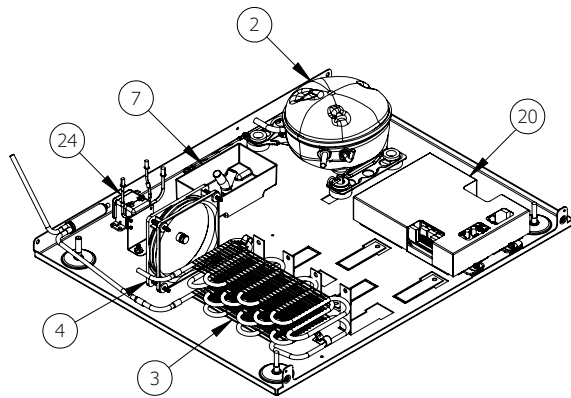

## Parts

URWD424-IG01A		
Item	Description	Part Number
1	BACK PANEL ASSY, 24"	90-54214-00
2	COMPRESSOR ASSY - FMSA4C (115V SERIAL)	90-54214-03
3	CONDENSER ASSY, DUAL ZONE, 24"	90-54214-04
4	CONDENSER FAN ASSY, PX, STANDARD	90-54214-01
5	CONTROL ASSY - USER INTERFACE 24"	90-54214-21
6	DOOR ASSY, 24", INT., 2X GLASS	90-54214-23
7	DRAIN PAN	90-54214-05
8	EVAP COVER 24", DUAL BLACK, BOTTOM	90-54214-08
9	EVAP COVER 24", DUAL BLACK, UPPER	90-54214-07
10	EVAP FAN COVER	90-54214-12
11	EVAPORATOR FAN	90-54214-13
12	EVAPORATOR, DUAL ZONE, BOTTOM	90-54214-09
13	EVAPORATOR, DUAL ZONE, TOP	90-54214-10
14	GASKET, DOOR	90-54214-25
15	GRILLE ASY - FIXED, 24" STAINLESS	90-54214-24
16	HINGE ASSY, NON-DAMPENED	90-54214-22
17	LADDER, DUAL FRONT AND REAR	90-54214-19
18	LEG LEVELERS	90-54158-00
19	LIGHT ASSY LED	90-54214-16
20	MAIN BOARD	90-54214-02
21	MULLION, ASSEMBLY	90-54214-17
22	RGB LED ASSY. PX, SHORT	90-54214-15
23	SELCO THERMISTOR-BLACK	90-54214-14
24	VALVE, BYPASS	90-54214-11
25	WINE RACK, SLIDING, URWC3, BLACK 24"	90-54214-18
26	WIRE HARNESS ASSY, STD *	90-54214-06
27	WOOD INTEGRATED KIT *	90-54214-26
28	CARBON FILTER ASSEMBLY-UL	90-54224-01