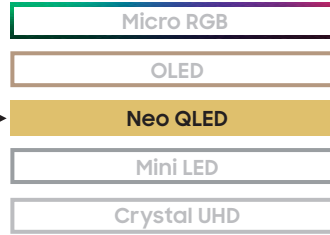

CLASS HIERARCHY

SIZE CLASS

85"	QN85QN990HFXZA

Immerse yourself in breathtakingly crisp 8K resolution, enhanced by our most powerful AI processor.*

TOP 10 KEY FEATURES

- | | |
|---------------------------|--|
| 1. NQ8 AI Gen 3 Processor | 6. Motion Xcelerator 240Hz |
| 2. Quantum Mini LED Pro | 7. AI Motion Enhancer Pro |
| 3. Glare Free | 8. Auto HDR Remastering Pro |
| 4. Wireless One Connect | 9. Dolby Atmos and Object Tracking Sound Pro |
| 5. 8K AI Upscaling Pro | 10. AI Customization Mode |

PICTURE (PANEL)

- Display Type: Neo QLED 8K
- Refresh Rate: 240Hz (VRR Support)
- Lighting Technology: Quantum Mini LED Pro
- Display Resolution: 8K (7,680 x 4,320)
- Anti Reflection: Glare Free
- Viewing Angle: Ultra Viewing Angle
- Dimming Technology: Ultimate 8K Dimming Pro