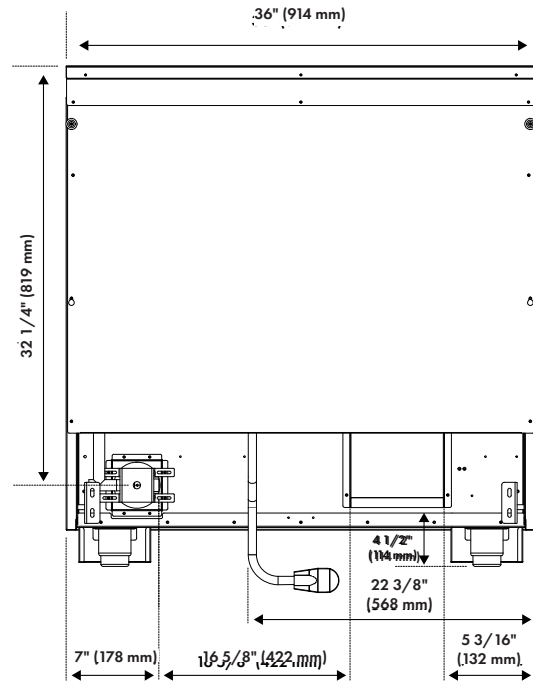

ZLINE
ATTAINABLE LUXURY®

FRONT VIEW

BACK VIEW

INSTALLATION RESOURCES

Installation / User Manual

[Click Here](#)

Range Series	W (opening width)	A (available space - gas / electric)
SDR36	36 1/4" (921 mm)	21" (533 mm)