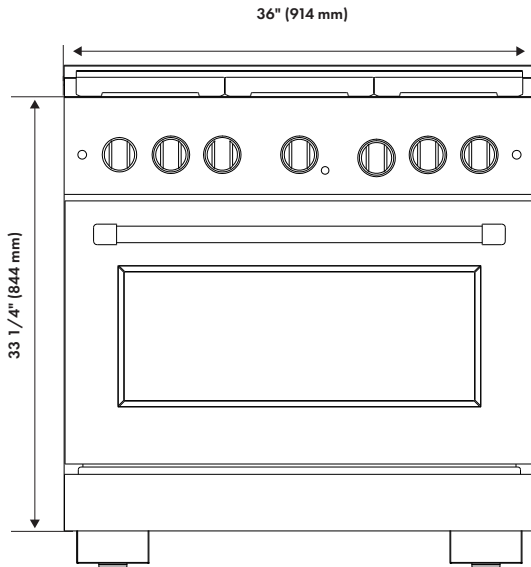

*Appliance protection plans sold separately, contact for more information.

Not the right fit? [Click here](#) to view our range collections.

PARAMOUNT RANGE SERIES (SDR)

36 in. 5.2 cu. ft. Dual Fuel Range with 6 Burner Gas Cooktop and Electric Convection Oven

ZLINE
ATTAINABLE LUXURY®

FRONT VIEW

BACK VIEW

INSTALLATION RESOURCES

Installation / User Manual

[Click Here](#)

Range Series	W (opening width)	A (available space - gas / electric)
SDR36	36 1/4" (921 mm)	21" (533 mm)