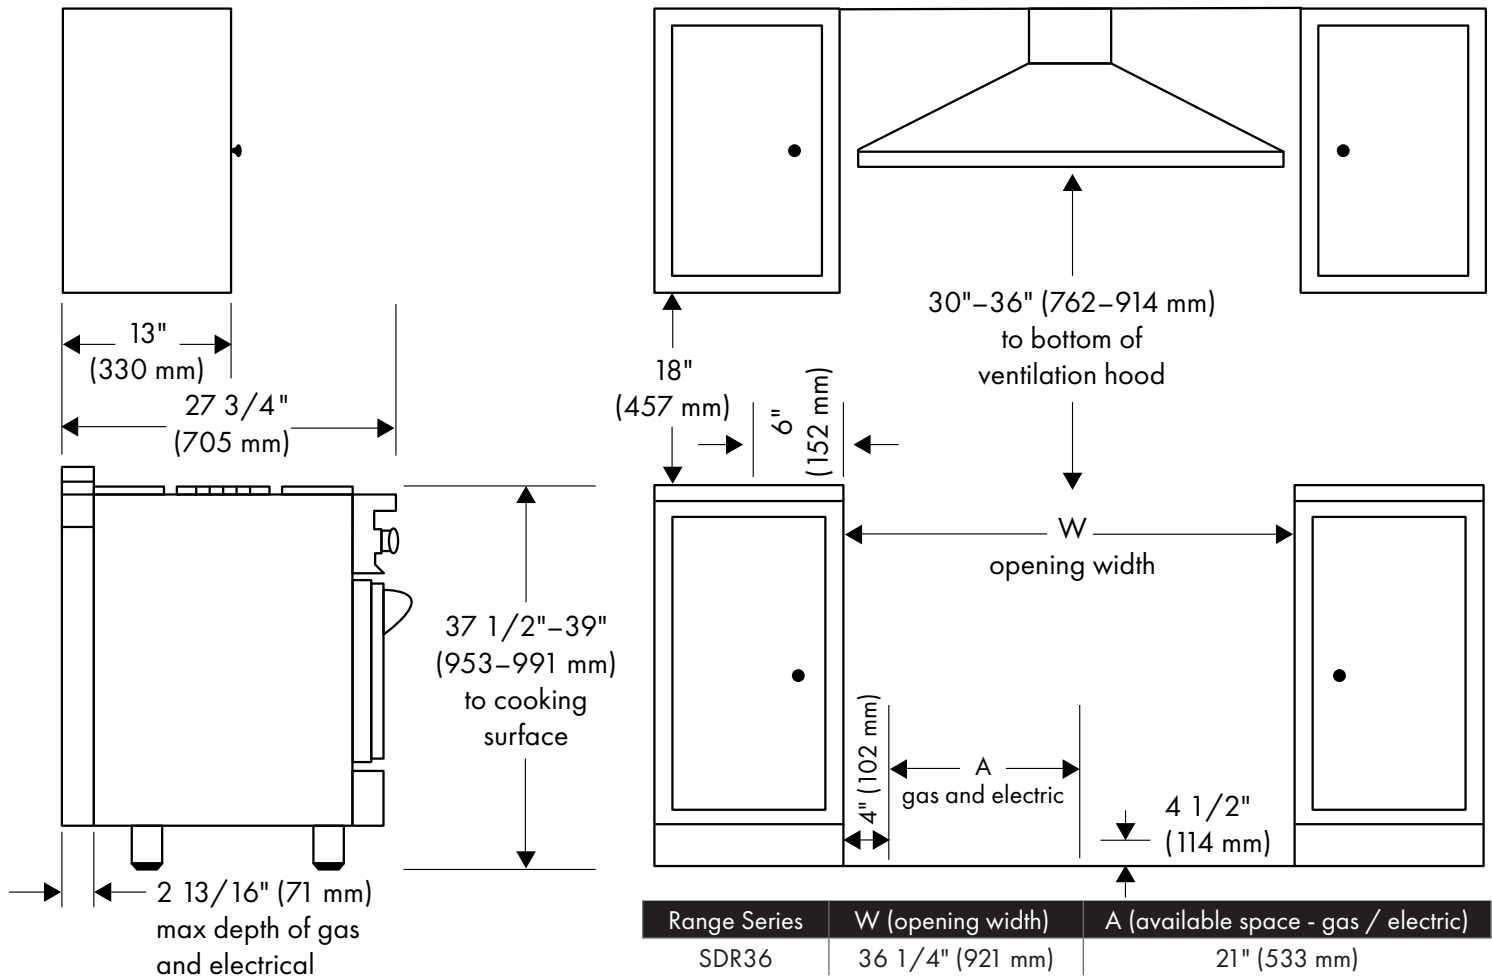

ZLINE
ATTAINABLE LUXURY®

FRONT VIEW

BACK VIEW

INSTALLATION RESOURCES

Installation / User Manual

[Click Here](#)

Range Series	W (opening width)	A (available space - gas / electric)
SDR36	36 1/4" (921 mm)	21" (533 mm)