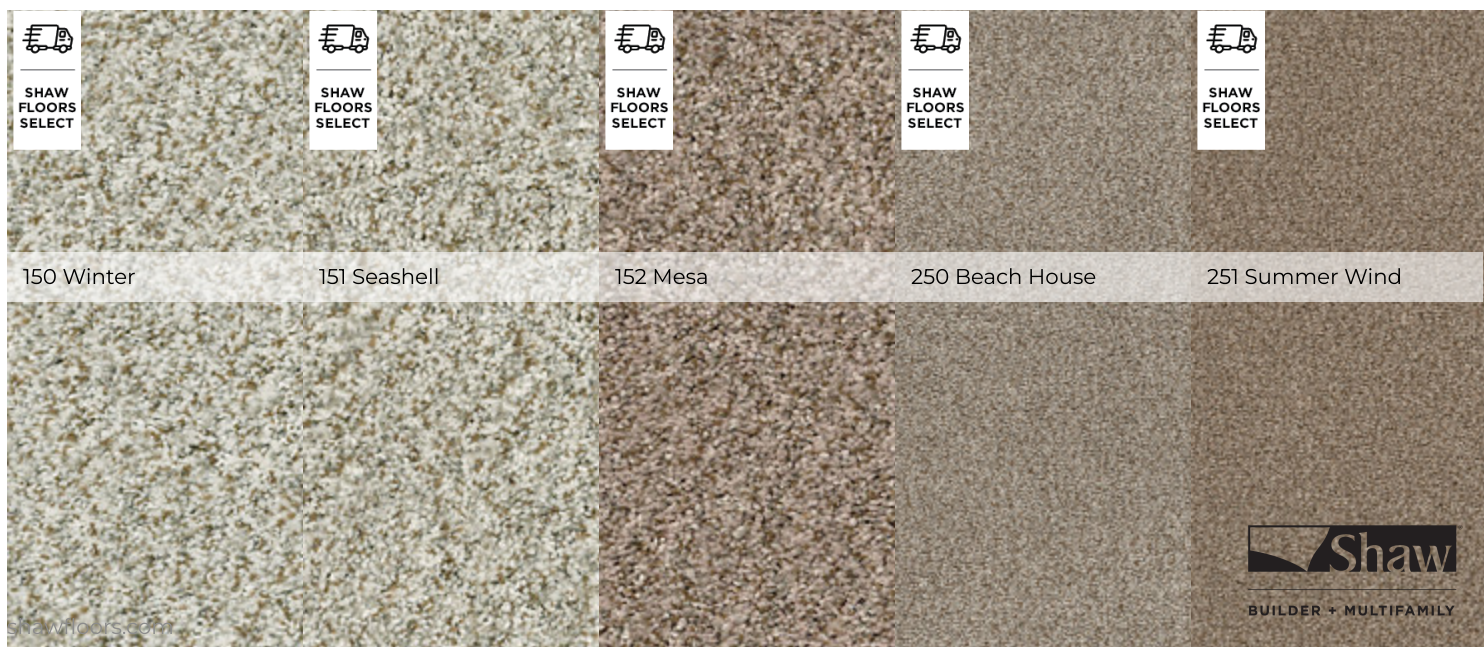

250 Beach House

	US Units	Metric Units
<b>Style Number</b>	<b>E9959</b>	
<b>Product Type</b>	Broadloom	
<b>Collection</b>	Simply The Best	
<b>Description</b>	Texture	
<b>Fiber</b>	100% CLEARTOUCH PET	
<b>Dye Method</b>	Continuous Dyed	
<b>Primary Backing</b>	Polypropylene	
<b>Product Size</b>	12 ft	3.66 m
<b>Face Weight</b>	29.2 oz/yd <sup>2</sup>	990 g/m <sup>2</sup>
<b>Finished Pile Thickness</b>	0.55 in	13.97 mm
<b>Gauge</b>	5/32 in	25.2 per 10 cm
<b>Tufts</b>	7.7 per in	30 per 10 cm
<b>Density</b>	1911 oz/yd <sup>3</sup>	0.071 g/cm <sup>3</sup>
<b>Twist Information</b>	5.00	
<b>Number of Colors</b>	9	
<b>Pill Test</b>	Pass	
<b>FHA Data UM44D</b>		
<b>Certification Number</b>	53360	
<b>Type</b>	I	
<b>Class</b>	1	
<b>Texture</b>	F	
<b>Durability Rating</b>	0.00	
<b>Warranty</b>	Shaw 15 Year Warranty	
<b>Environmental</b>	CRI Certification (GLP8078 )	

## Features

Masterfully designed to be a natural blend of comfort and elegance, this rich two-tone carpet creates a luxurious look in hues that set a bold foundation for any room. Shared color line with Cabana Bay.

## Colors