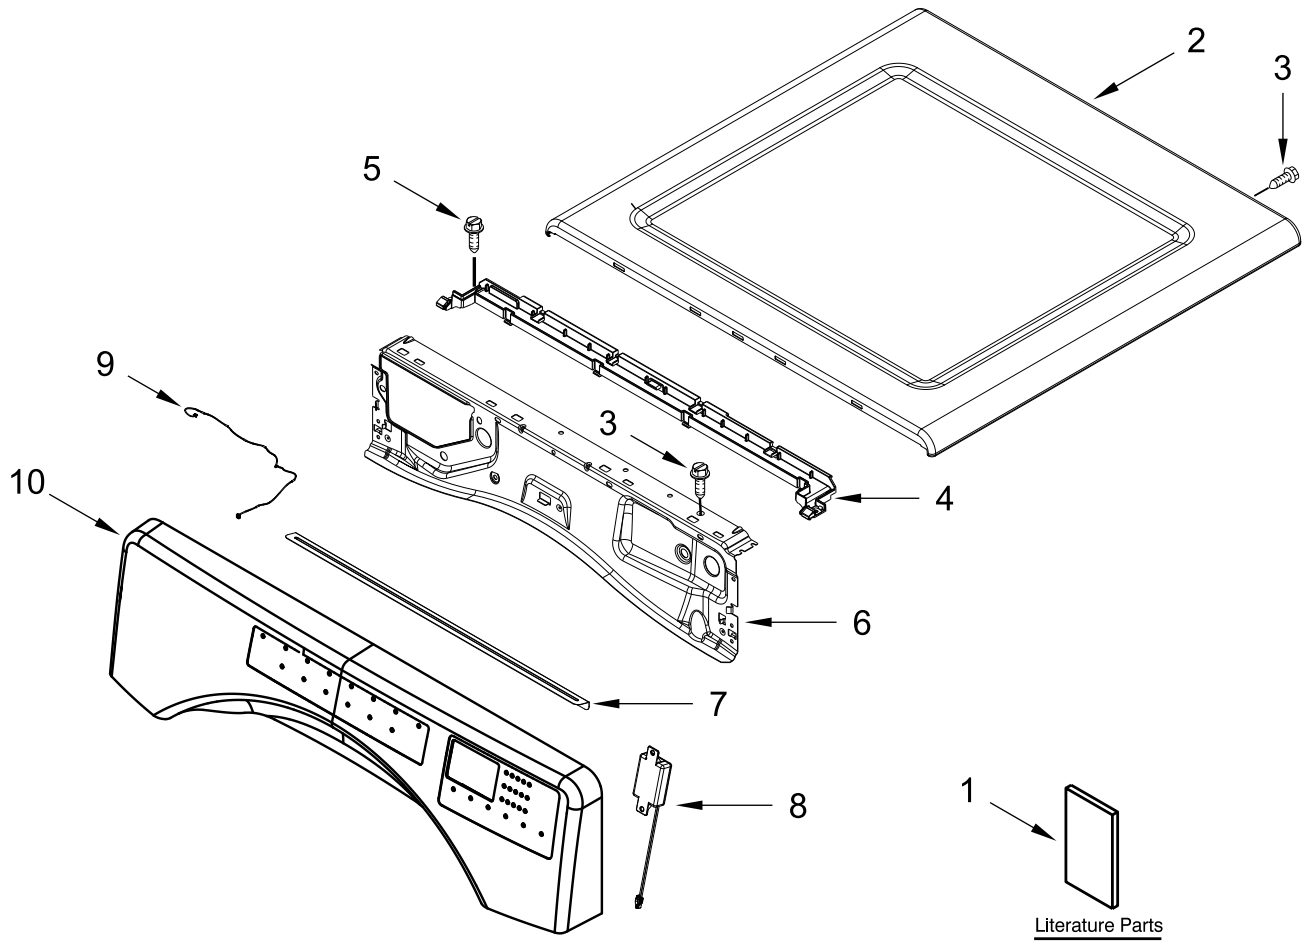

AMANA®

ELECTRIC DRYER

MODELS:

NED5800HW0 (White)

TOP AND CONSOLE PARTS

TOP AND CONSOLE PARTS

<u>Illus. No.</u>	<u>Part No.</u>	<u>Description</u>	<u>Illus. No.</u>	<u>Part No.</u>	<u>Description</u>	<u>Illus. No.</u>	<u>Part No.</u>	<u>Description</u>
1		Literature Parts	2		Top	8	W10568405	Assembly, Speaker
	W11184584	Use and Care Guide		W10208383	White	9	W11160620	Harness, User Interface
	W11184899	Tech Sheet	3	3390647	Screw	10		Assembly, Console
	W11183136	Installation Instructions	4	W11255768	Channel, Water		W11314467	White
	W11241395	Wiring Diagram	5	12990702	Screw	11	W11109747	Harness, Wiring (Main)
	W11184893	Quick Start Guide	6	W10208198	Bracket, Console			
			7	W11231800	Seal			

CABINET PARTS

CABINET PARTS

<u>Illus.</u> <u>No.</u>	<u>Part No.</u>	<u>Description</u>	<u>Illus.</u> <u>No.</u>	<u>Part No.</u>	<u>Description</u>	<u>Illus.</u> <u>No.</u>	<u>Part No.</u>	<u>Description</u>
1	8066184	Pulley, Motor	16		Panel, Front	29	W10806758	Assembly, Motor
2	W10242878	Bracket, Motor Mounting		W11045946	White			DRYER EXHAUST KIT NOT INCLUDED
3	W11084215	Bracket, Hinge	17	W11126752	Strike, Door			
4	489463	Screw	18	W10288126	Screw		W10323246	Kit, 4-Way Vent
5	W10316167	Cover, Terminal Block	19	3357011	Screw			
6	3390647	Screw	20	3387242	Seal, Front Panel			
7	W10208382	Bracket, Rear	21	W10569114	Door Switch, Snap In			
8	W10487431	Panel, Rear	22	3392100	Foot, Dryer			
9	W10773242	Screw		279810	Foot, Optional (Extended Length Package Of 2) (Not Included)			
10	343641	Screw						
11	3389420	Screw	23	W10547287	Assembly, Idler			
12	8565046	Base, Cabinet	24	W10468057	Assembly, Pulley			
13	W11314889	Appliance Control Unit (ACU)	25	W10512946	Washer, Tri Ring			
14		Panel, Side	26	W10446781	Spring, Idler			
	W11177568	White	27	3387610	Belt, Drive			
15	W10504381	Pad, Foam	28	W10121316	Clamp, Motor Mount			