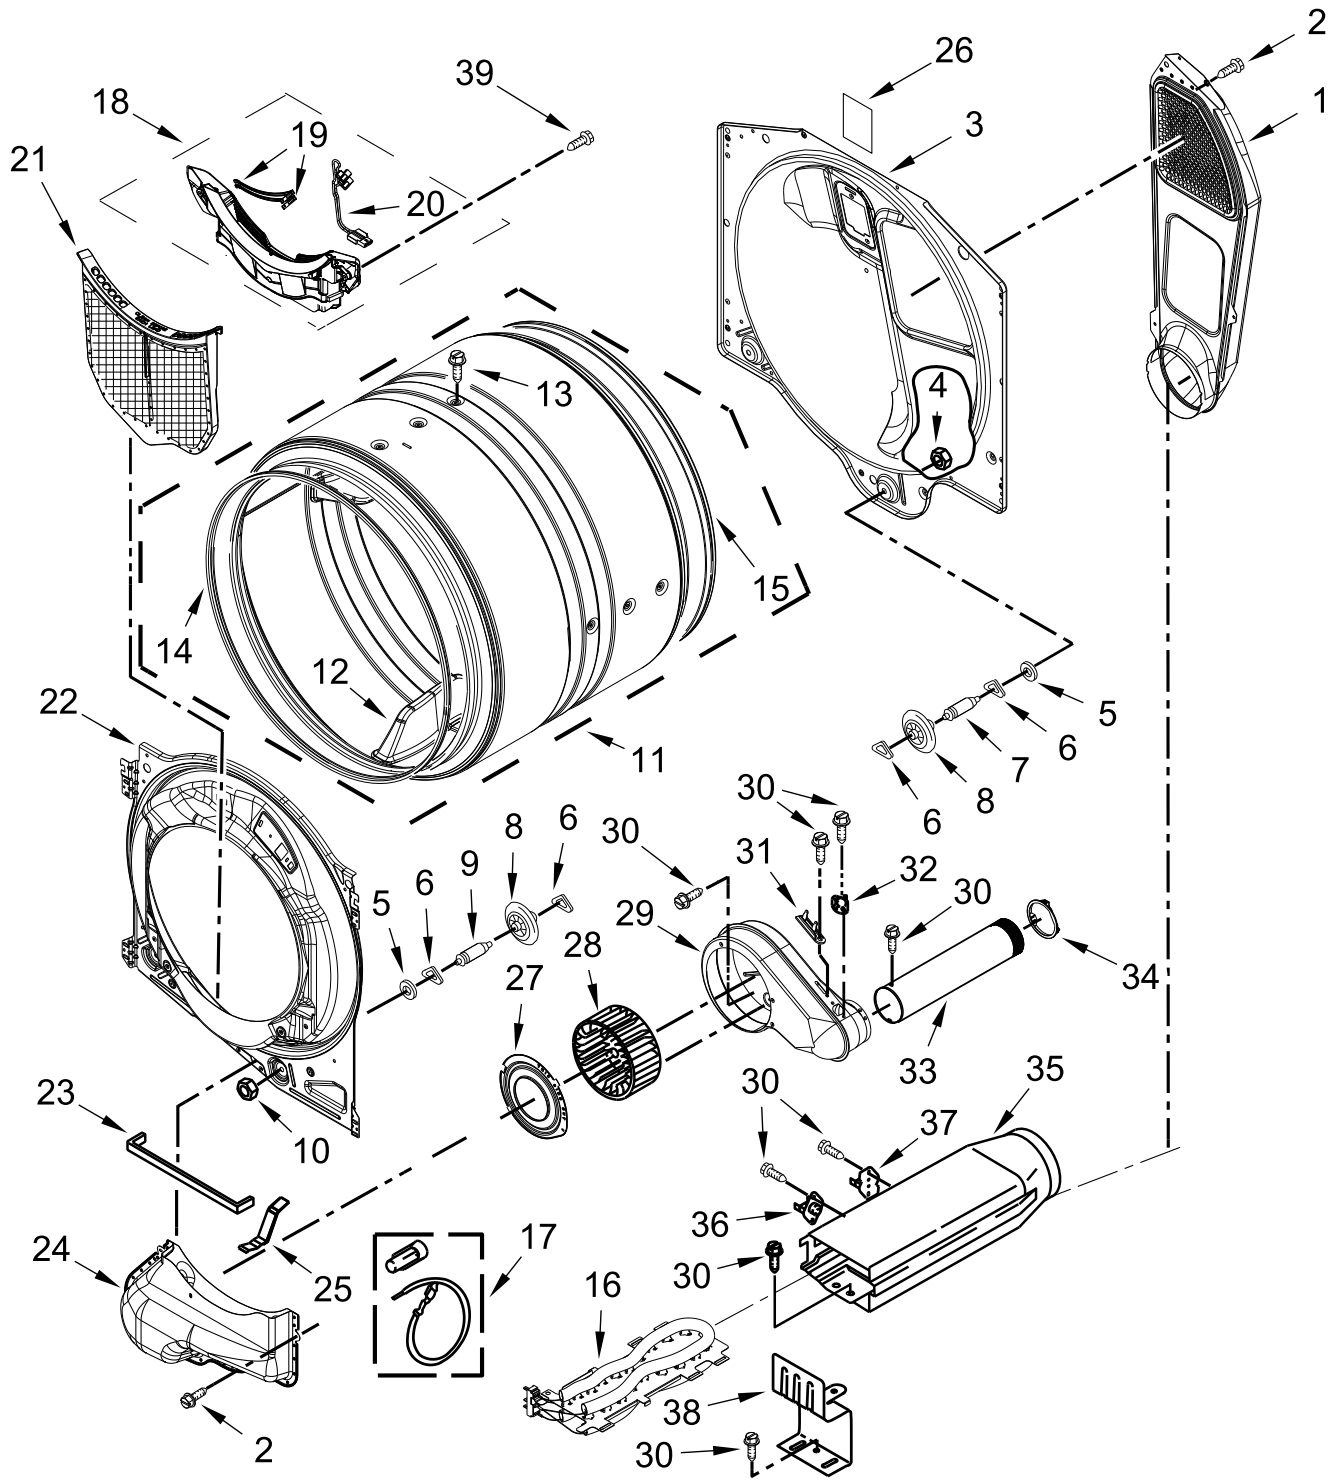

BULKHEAD PARTS

BULKHEAD PARTS

<u>Illus. No.</u>	<u>Part No.</u>	<u>Description</u>	<u>Illus. No.</u>	<u>Part No.</u>	<u>Description</u>	<u>Illus. No.</u>	<u>Part No.</u>	<u>Description</u>
1	W11104018	Assembly, Air Duct	14	W10521122	Seal, Drum Front	27	W11254843	Assembly, Collar (Includes Seal)
2	3390647	Screw	15	W10521118	Seal, Drum	28	697772	Wheel, Blower
3	W11162462	Bulkhead, Rear	16	W11045584	Element, Heater	29	W10211911	Housing, Blower
4	W10001120	Nut, Hex (Left Hand Thread)	17	279457	Terminal Wire Kit (For Heater Element Wiring Harness Repair)	30	693995	Screw
5	3387459	Washer	18	W10672683	Assembly, Outlet Grill and Housing	31	W10693363	Fuse, Thermal (91C)
6	W10512946	Washer, Tri Ring	19	3387223	Sensor, Electrode	32	8577274	Thermistor
7	W10359272	Shaft, Drum Roller - Left Hand Thread	20	W10298258	Harness, Sensor	33	W10342188	Exhaust Pipe
8	W10314171	Roller, Support	21		Lint Screen	34	W10344699	Collar, Duct
9	W10359271	Shaft, Drum Roller - Right Hand Thread		W10516085	White	35	W10891205	Assembly, Weld Heater Box
10	3934666	Nut, Hex	22	W10673493	Bulkhead, Front	36	8557403	Thermostat, High Limit
11	W10508188	Assembly, Drum (Complete)	23	W10211950	Seal, Housing Outlet	37	280148	Kit, Thermal Cut-Off (Includes Thermostat)
12	W10416098	Baffle, Drum	24	W10211896	Assembly, Lint Duct	38	8066099	Bracket, Heater Box
13	W10219342	Screw	25	W10414388	Clip, Lint Duct	39	W10794806	Screw
			26	W10653662	Pad, Foam