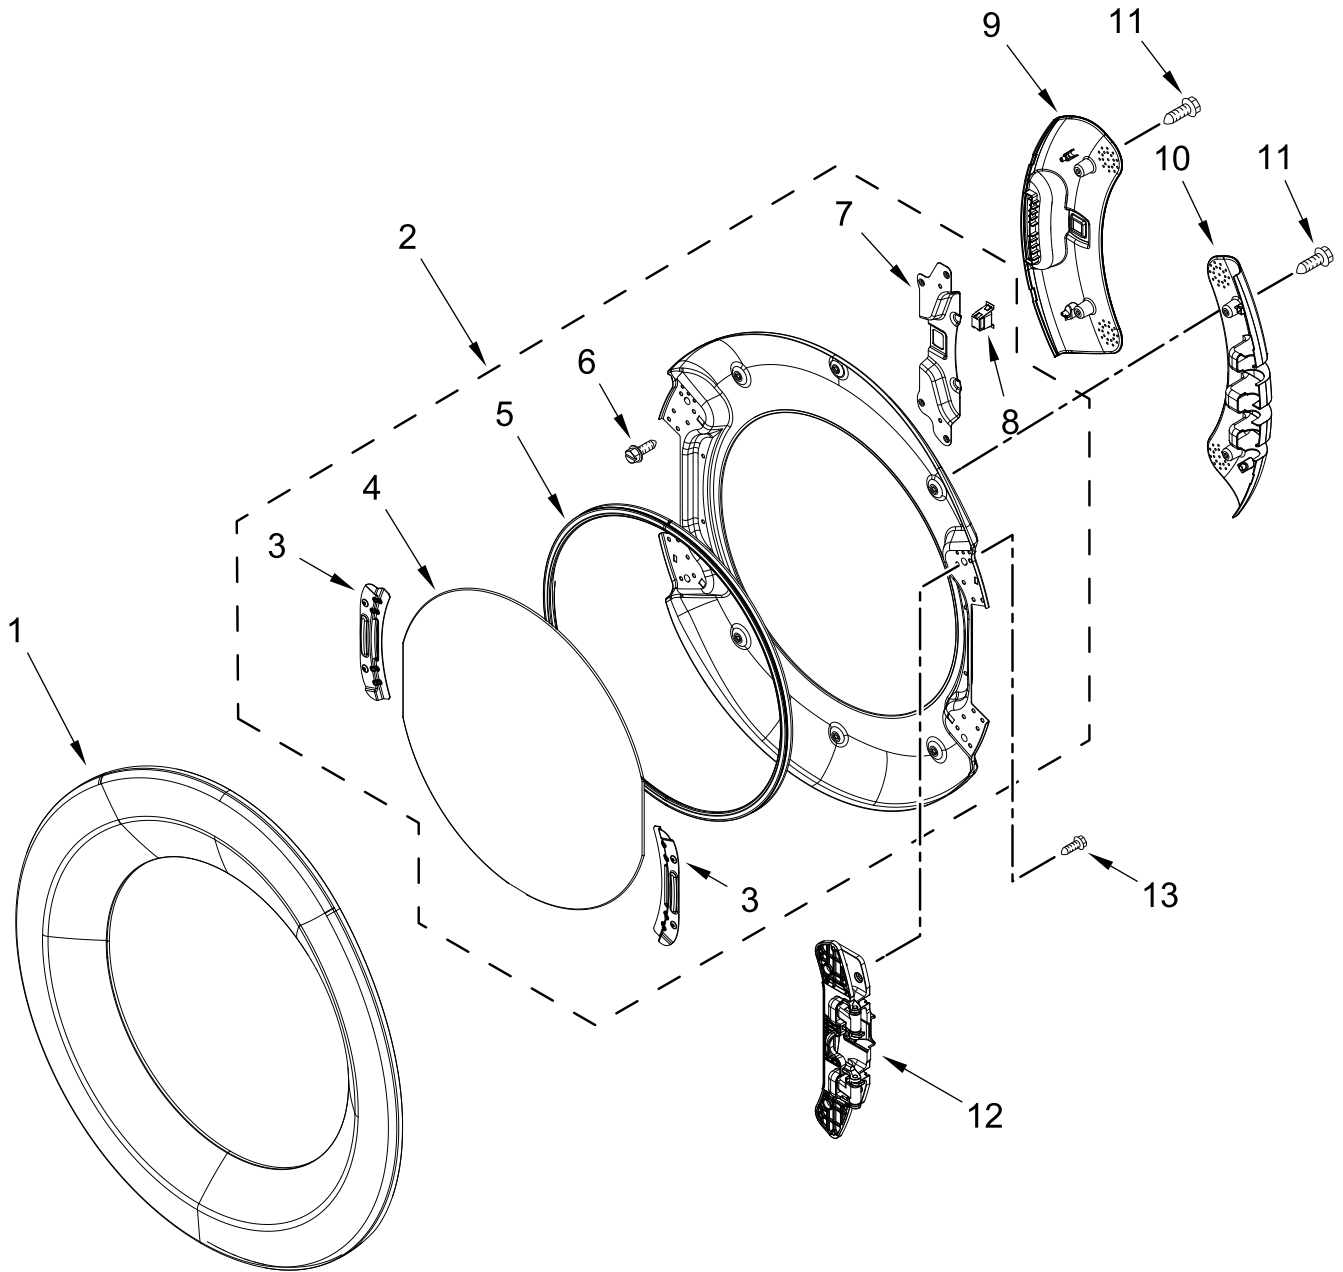

DOOR PARTS

DOOR PARTS

<u>Illus.</u> <u>No.</u>	<u>Part No.</u>	<u>Description</u>	<u>Illus.</u> <u>No.</u>	<u>Part No.</u>	<u>Description</u>	<u>Illus.</u> <u>No.</u>	<u>Part No.</u>	<u>Description</u>
1		Assembly, Outer Door	6	W10288126	Screw	11	9742177	Screw
	W11114013	White	7	W11050690	Bracket, Door Catch	12	W11114011	Hinge Assembly
2	W11122999	Assembly, Inner Door	8	W10208401	Assembly, Spring Catch	13	8540479	Screw, Grounding
3	W11100789	Bracket, Glass	9	W11120683	Cover, Handle			
4	W10891207	Glass, Door	10	W11120174	Cover, Hinge			
5	W11183899	Seal, Glass