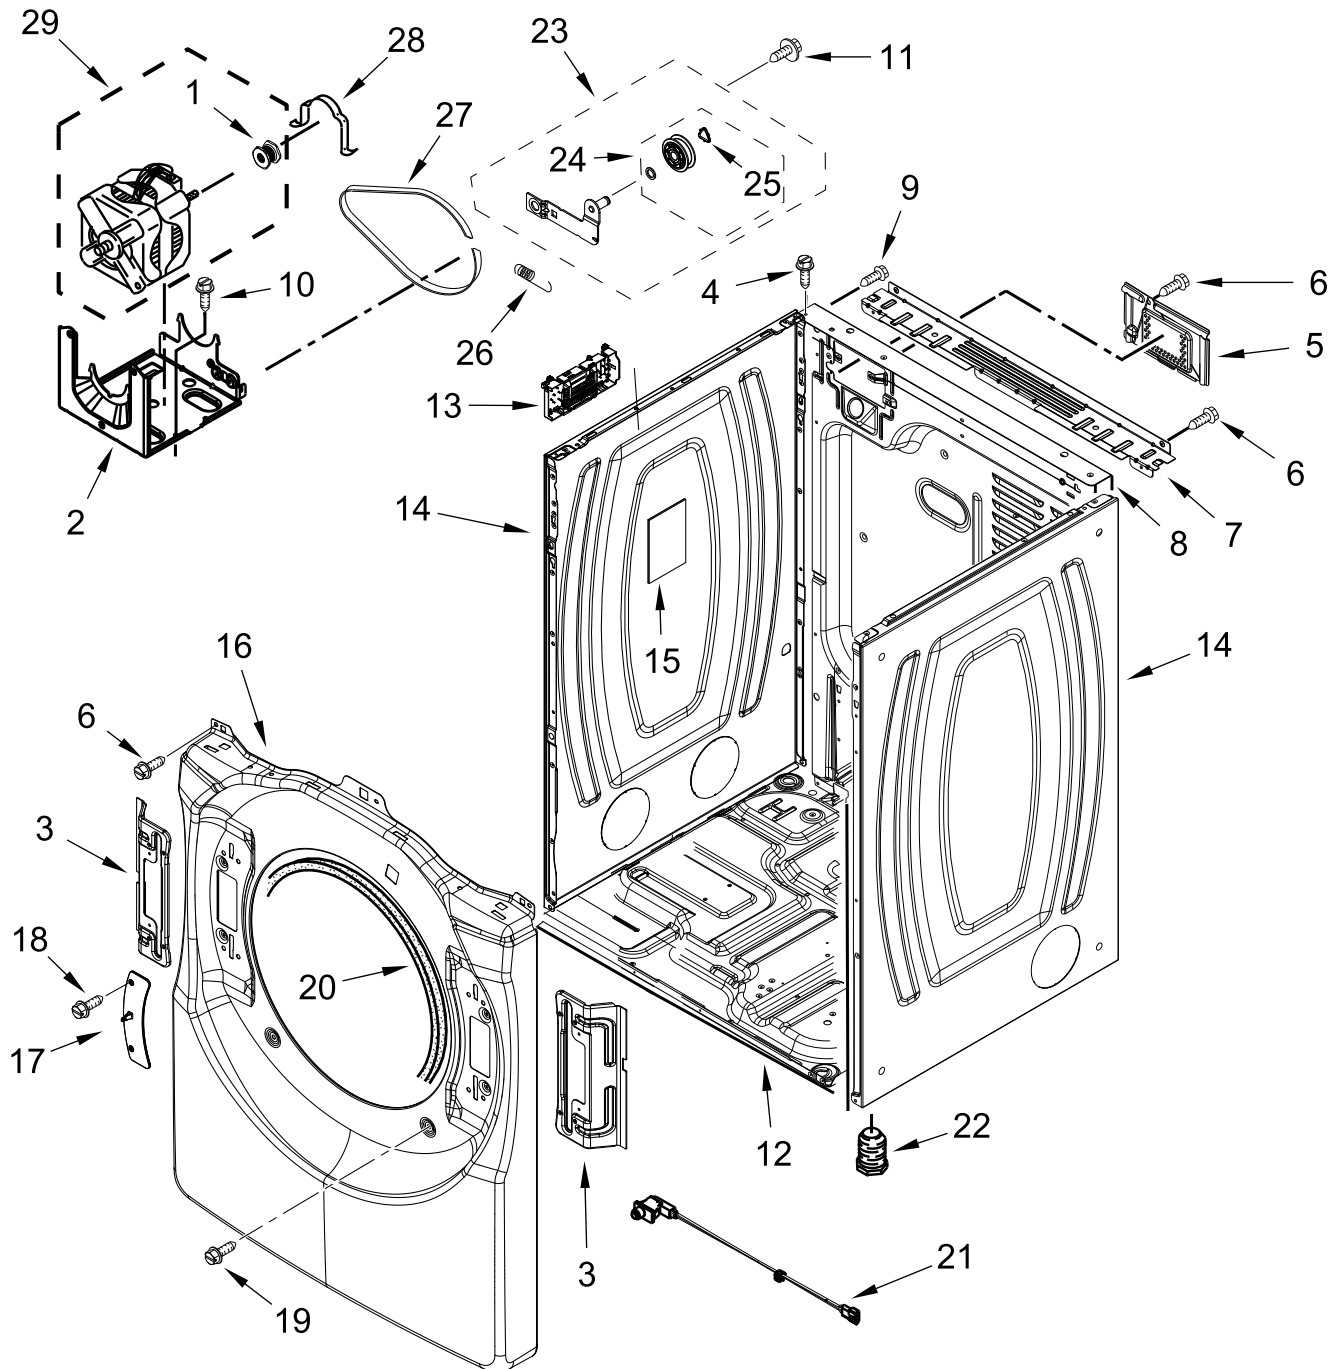

AMANA®

ELECTRIC DRYER

MODELS:

NED5800HW0 (White)

TOP AND CONSOLE PARTS

TOP AND CONSOLE PARTS

<u>Illus. No.</u>	<u>Part No.</u>	<u>Description</u>	<u>Illus. No.</u>	<u>Part No.</u>	<u>Description</u>	<u>Illus. No.</u>	<u>Part No.</u>	<u>Description</u>
1		Literature Parts	2		Top	8	W10568405	Assembly, Speaker
	W11184584	Use and Care Guide		W10208383	White	9	W11160620	Harness, User Interface
	W11184899	Tech Sheet	3	3390647	Screw	10		Assembly, Console
	W11183136	Installation Instructions	4	W11255768	Channel, Water		W11314467	White
	W11241395	Wiring Diagram	5	12990702	Screw	11	W11109747	Harness, Wiring (Main)
	W11184893	Quick Start Guide	6	W10208198	Bracket, Console			
			7	W11231800	Seal			

CABINET PARTS

CABINET PARTS

<u>Illus.</u> <u>No.</u>	<u>Part No.</u>	<u>Description</u>	<u>Illus.</u> <u>No.</u>	<u>Part No.</u>	<u>Description</u>	<u>Illus.</u> <u>No.</u>	<u>Part No.</u>	<u>Description</u>
1	8066184	Pulley, Motor	16		Panel, Front	29	W10806758	Assembly, Motor
2	W10242878	Bracket, Motor Mounting		W11045946	White			DRYER EXHAUST KIT NOT INCLUDED
3	W11084215	Bracket, Hinge	17	W11126752	Strike, Door			
4	489463	Screw	18	W10288126	Screw		W10323246	Kit, 4-Way Vent
5	W10316167	Cover, Terminal Block	19	3357011	Screw			
6	3390647	Screw	20	3387242	Seal, Front Panel			
7	W10208382	Bracket, Rear	21	W10569114	Door Switch, Snap In			
8	W10487431	Panel, Rear	22	3392100	Foot, Dryer			
9	W10773242	Screw		279810	Foot, Optional (Extended Length Package Of 2) (Not Included)			
10	343641	Screw						
11	3389420	Screw	23	W10547287	Assembly, Idler			
12	8565046	Base, Cabinet	24	W10468057	Assembly, Pulley			
13	W11314889	Appliance Control Unit (ACU)	25	W10512946	Washer, Tri Ring			
14		Panel, Side	26	W10446781	Spring, Idler			
	W11177568	White	27	3387610	Belt, Drive			
15	W10504381	Pad, Foam	28	W10121316	Clamp, Motor Mount			