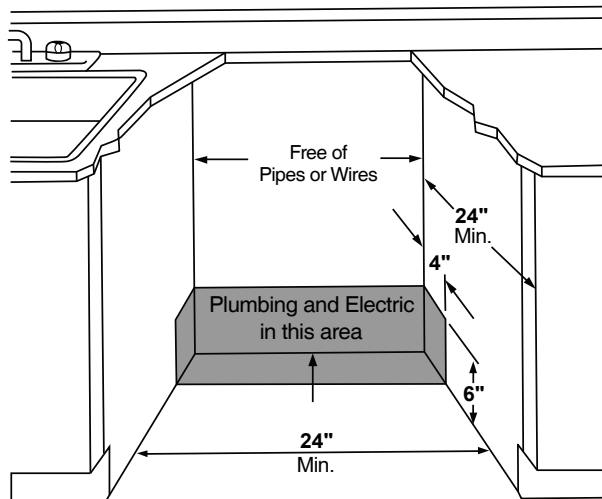

DIT38532

Top Control, Panel Ready Dishwasher, 8 Programs, 45 dBA

NOTE TO THE INSTALLER: All height, width, and depth dimensions are shown in inches (as well as metric). Beko U.S., Inc. reserves the absolute and unrestricted right to change product materials and specifications, at any time, without notice. Please visit our website, www.BekoAppliances.com, or call 888.352.2356 to verify the latest specifications with final dimensional data and other details prior to installation and making a cutout. Applicable product limited warranty information may be found in accompanying product materials, or you may contact your account manager for further details. Proper installation is the responsibility of the installer. Product failure due to improper installation is not covered under the Limited Warranty.