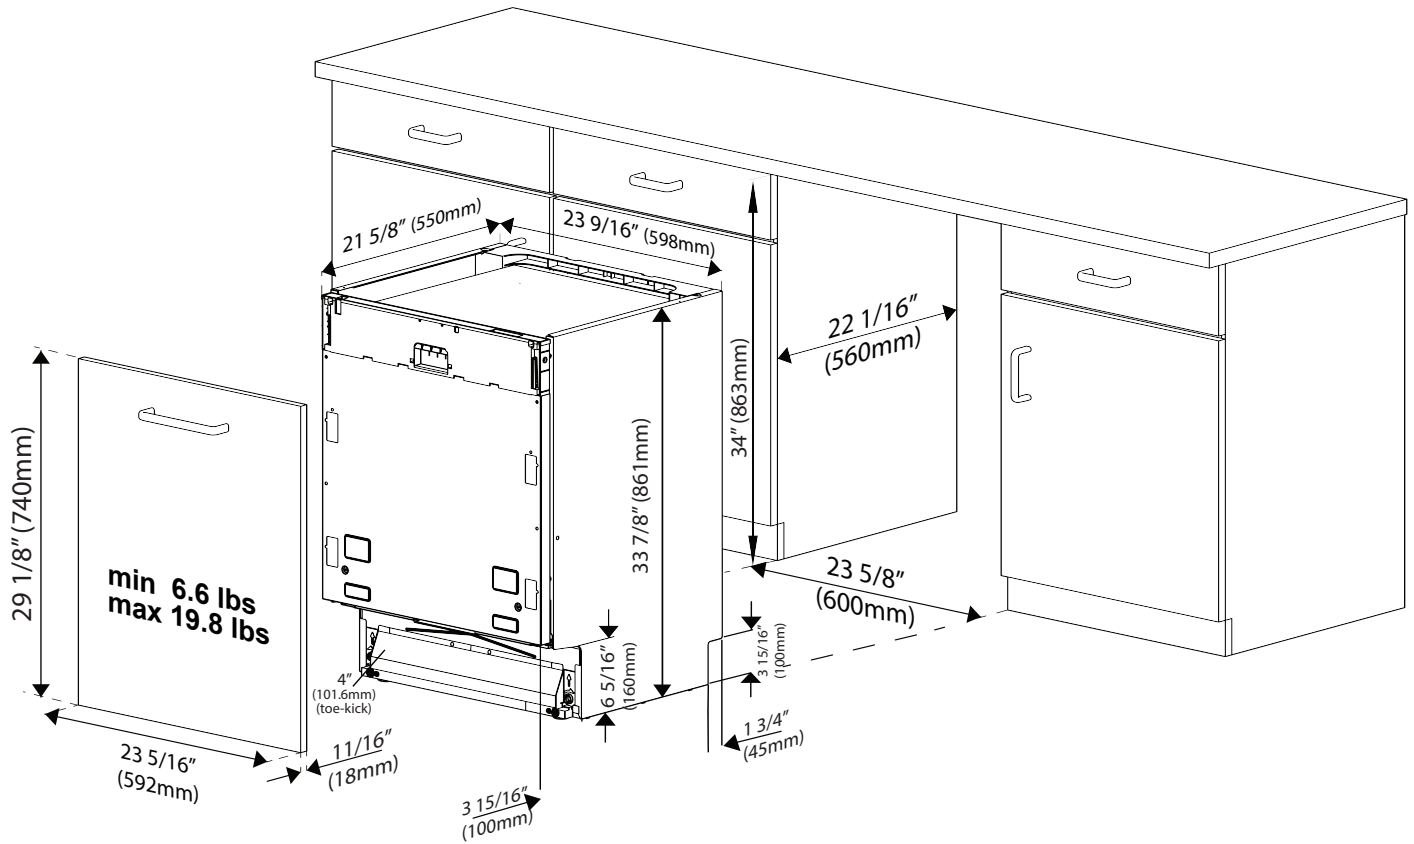

DIT38532

Top Control, Panel Ready Dishwasher, 8 Programs, 45 dBA

NOTE TO THE INSTALLER: All height, width, and depth dimensions are shown in inches (as well as metric). Beko U.S., Inc. reserves the absolute and unrestricted right to change product materials and specifications, at any time, without notice. Please visit our website, www.BekoAppliances.com, or call 888.352.2356 to verify the latest specifications with final dimensional data and other details prior to installation and making a cutout. Applicable product limited warranty information may be found in accompanying product materials, or you may contact your account manager for further details. Proper installation is the responsibility of the installer. Product failure due to improper installation is not covered under the Limited Warranty.